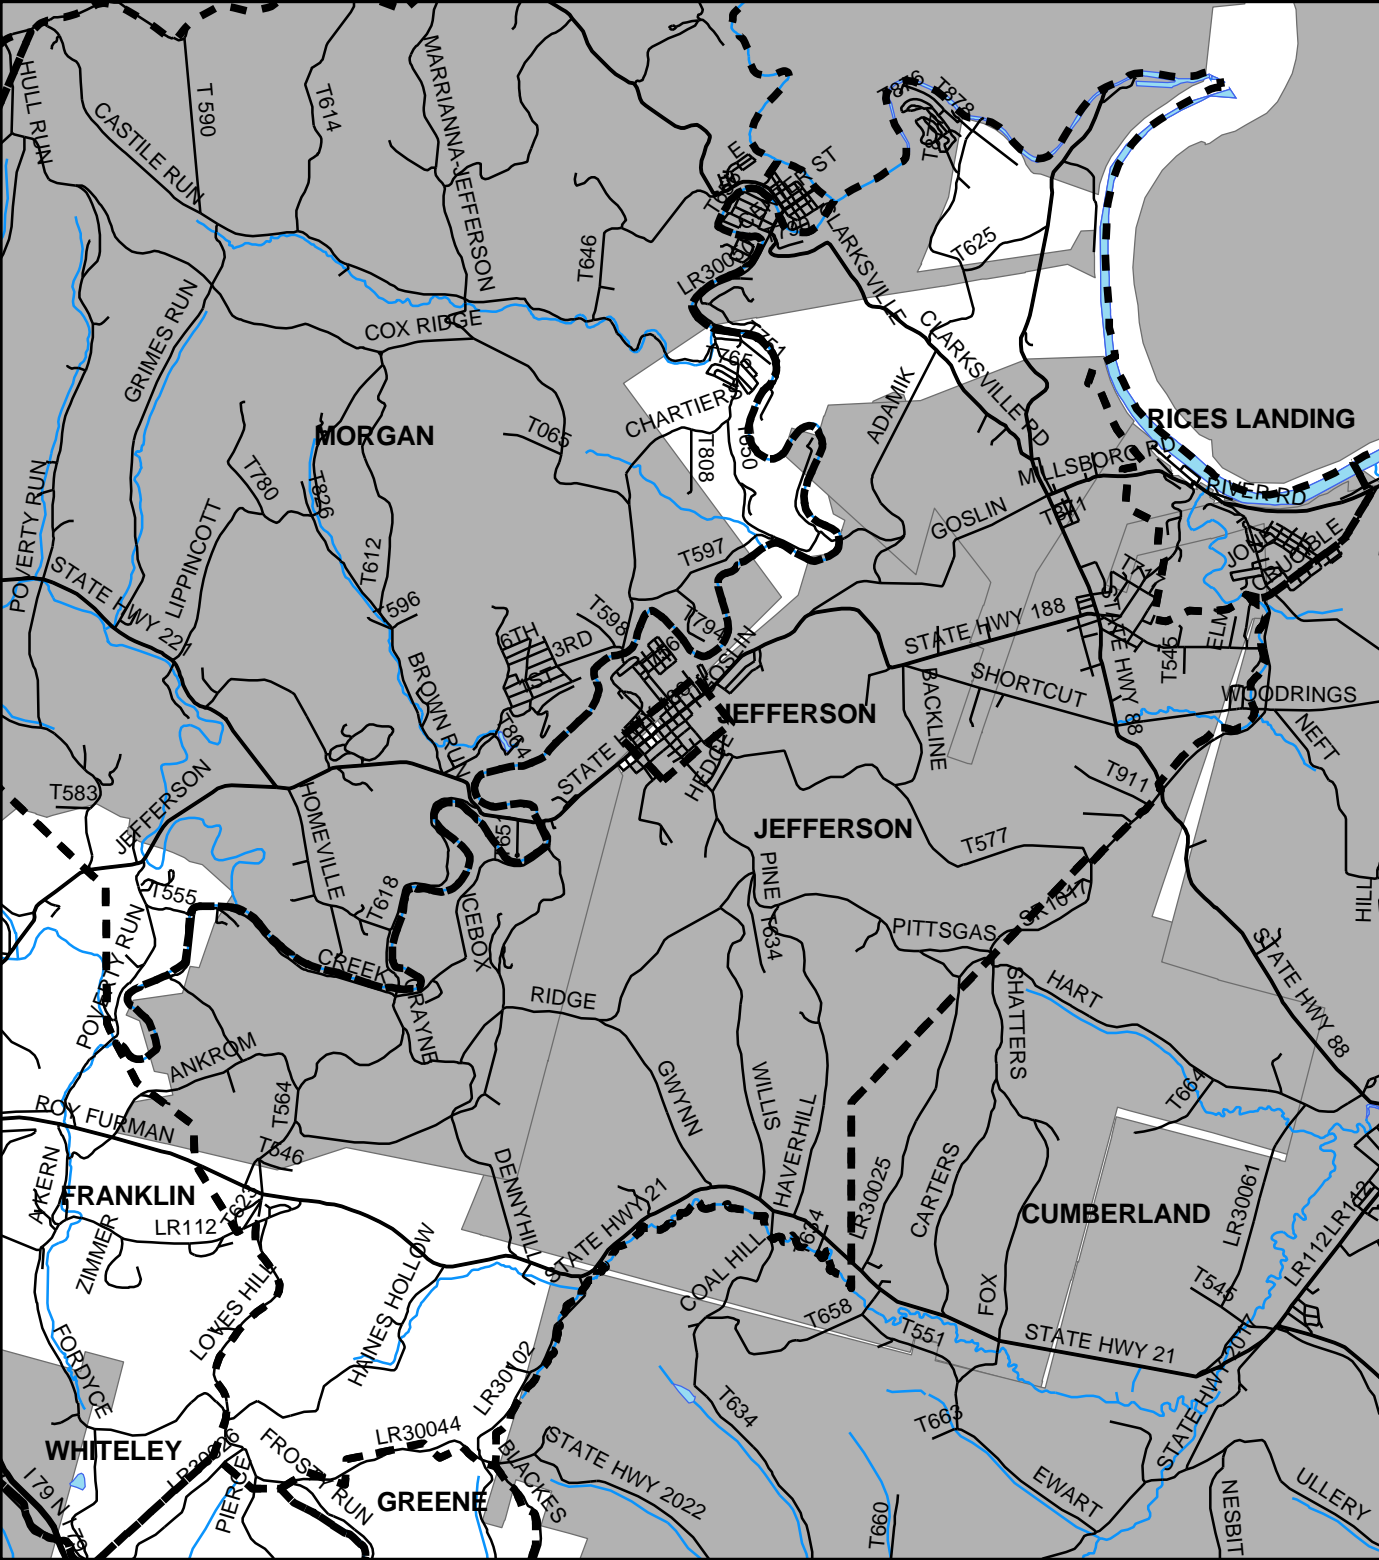

Jefferson Twp, Greene County

Legend

- Municipality Boundary
- Undermined Area

This map was prepared using information considered to be the best historical data available.

The Department cannot verify the accuracy or completeness of this information.