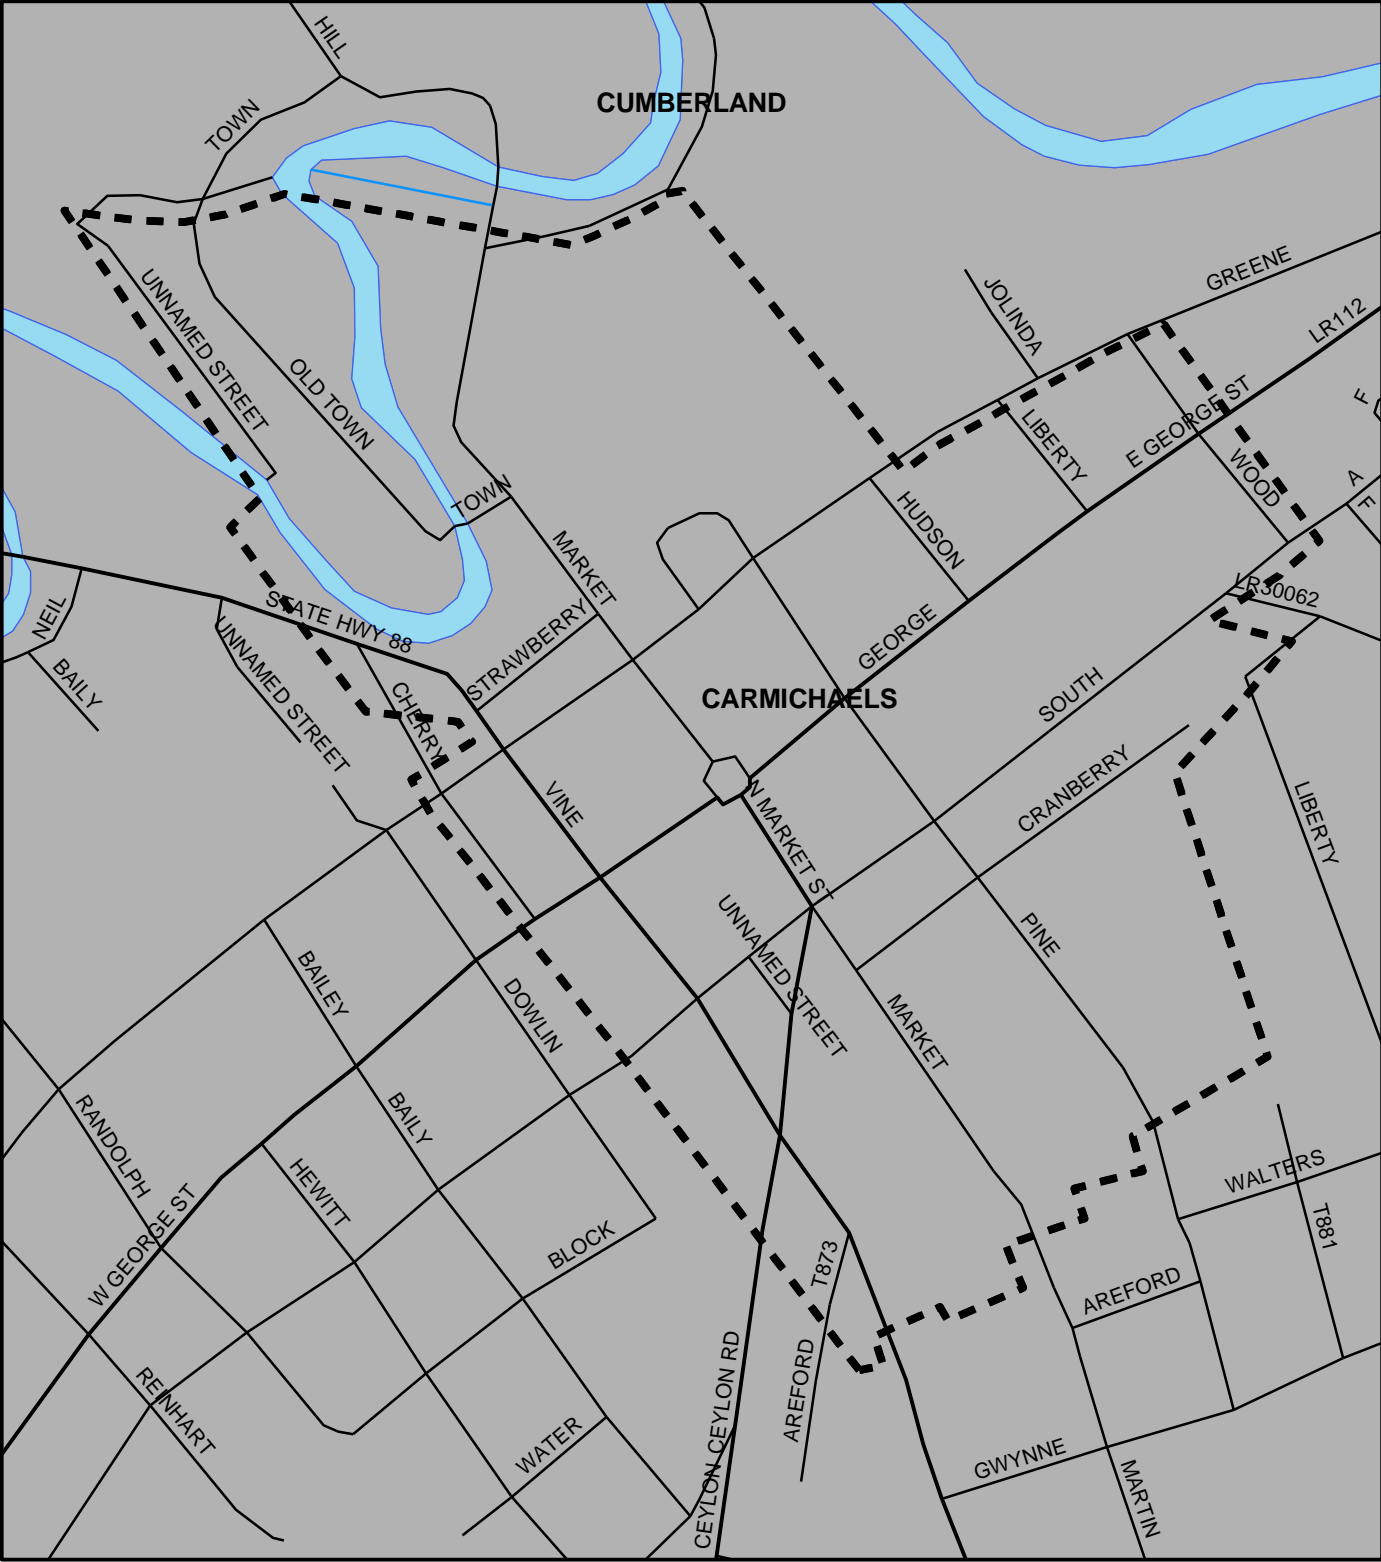

# Carmichaels Boro, Greene County

**Legend**

- Municipality Boundary
- Undermined Area

This map was prepared using information considered to be the best historical data available.

The Department cannot verify the accuracy or completeness of this information.