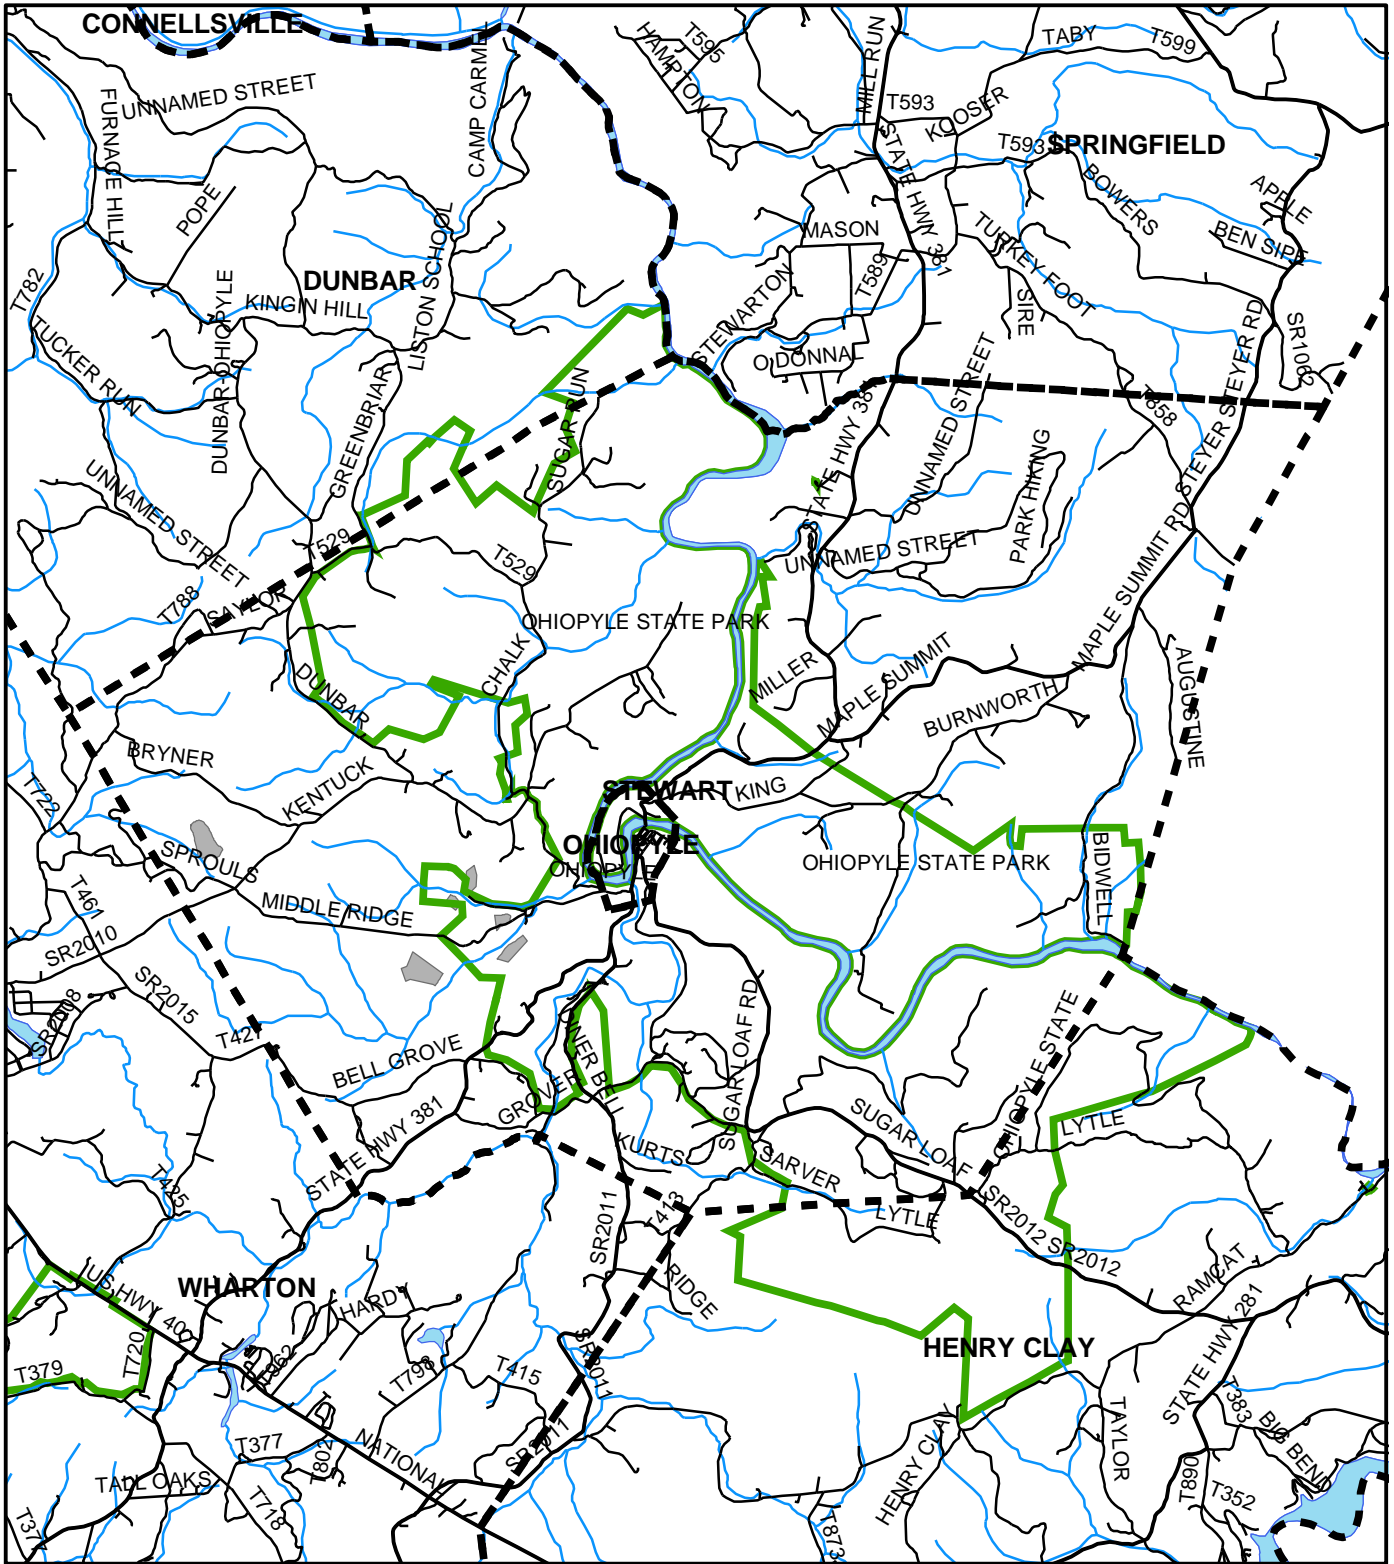

# Stewart Twp, Fayette County

**Legend**

- Municipality Boundary
- Undermined Area

This map was prepared using information considered to be the best historical data available.

The Department cannot verify the accuracy or completeness of this information.