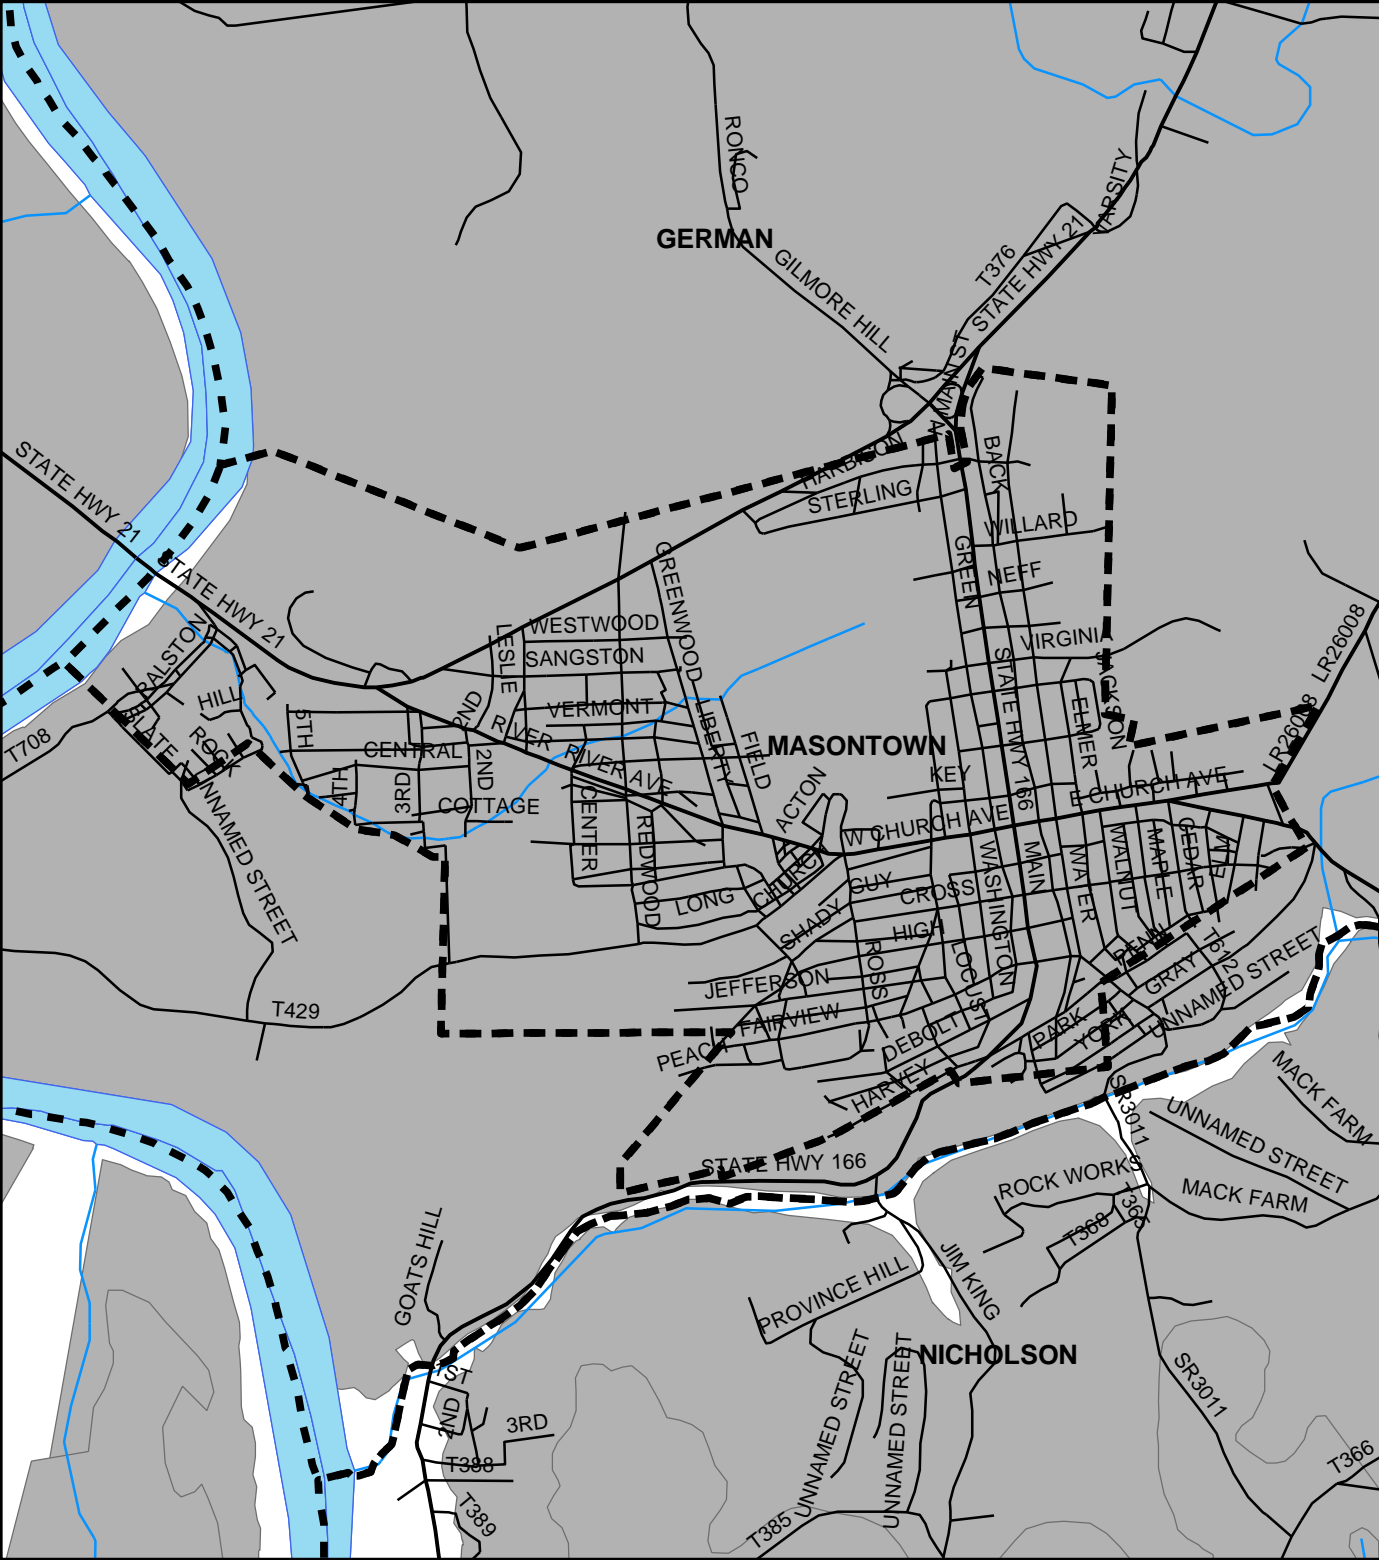

Masontown Boro, Fayette County

Legend

- Municipality Boundary
- Undermined Area

This map was prepared using information considered to be the best historical data available.

The Department cannot verify the accuracy or completeness of this information.