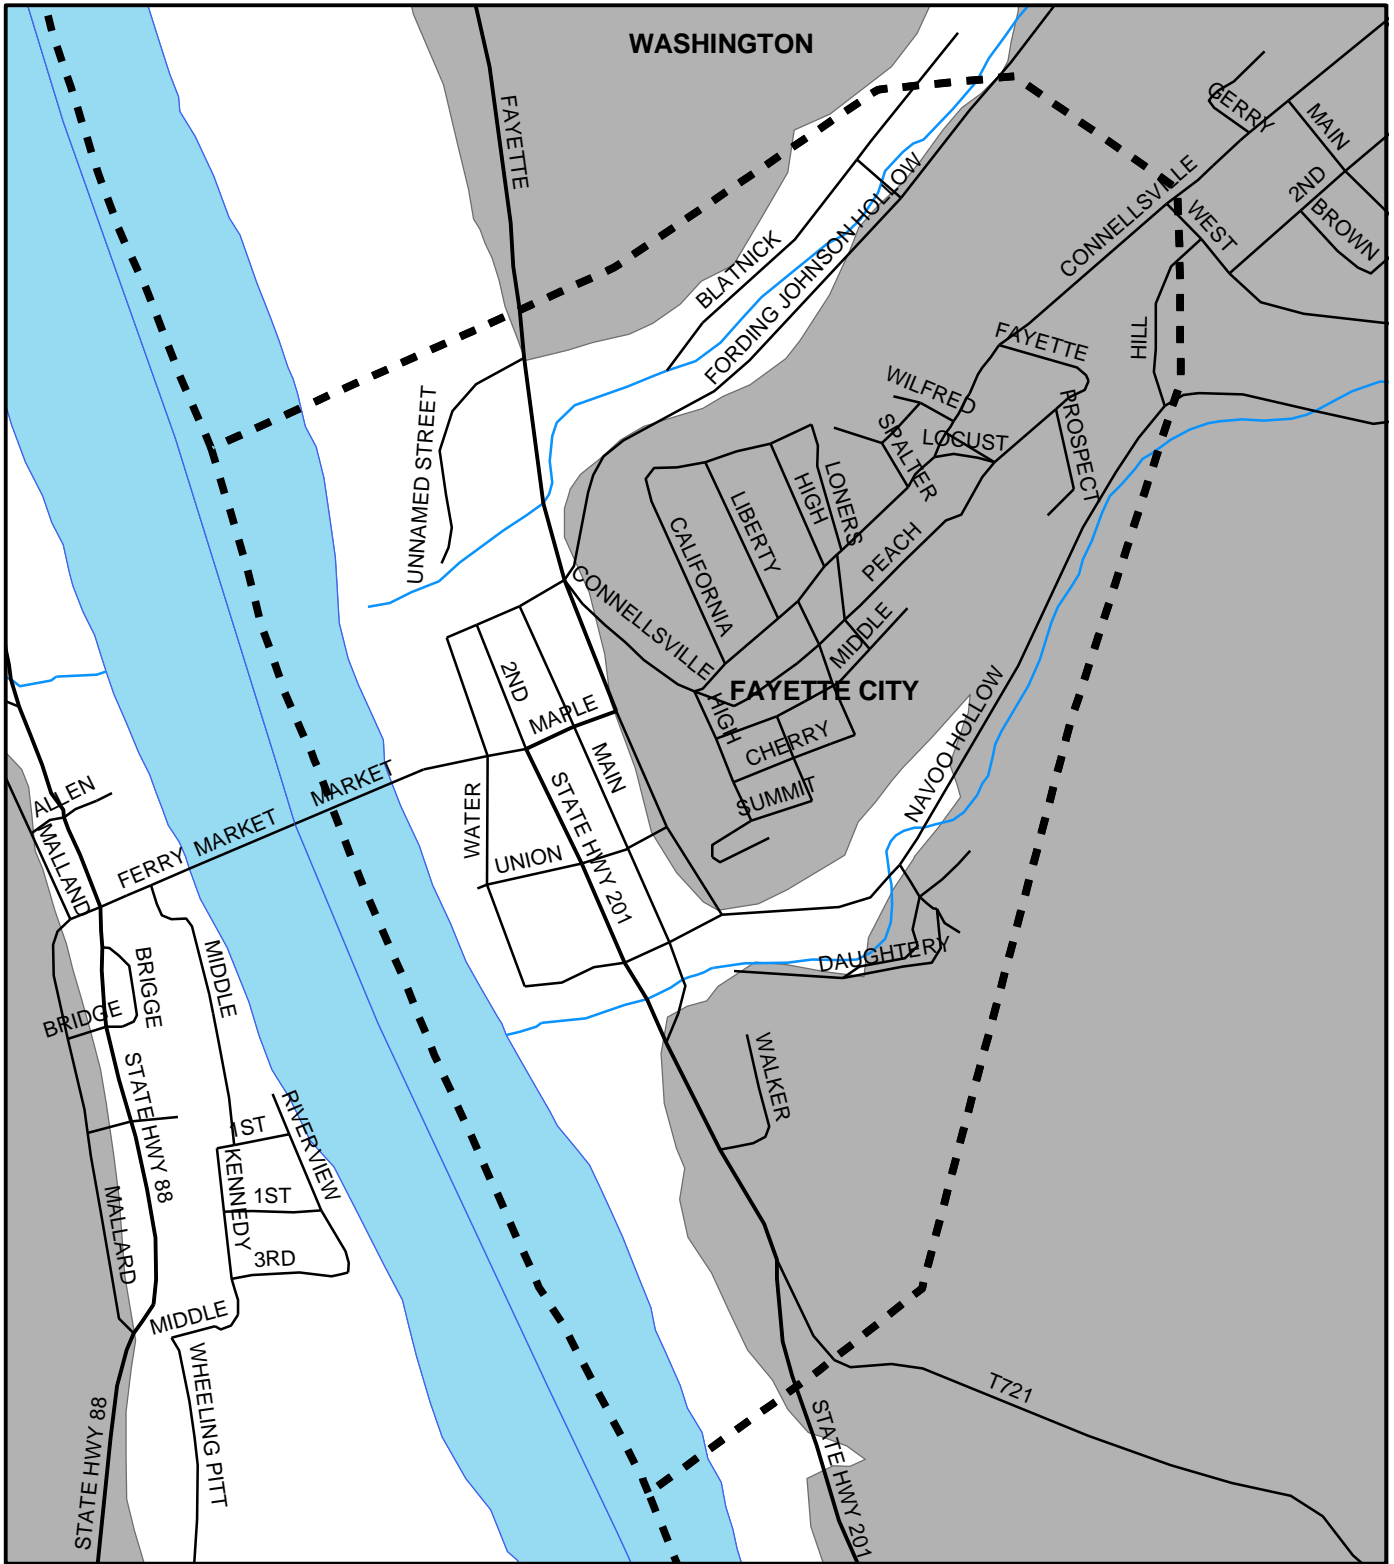

Fayette City Boro, Fayette County

Legend

-  Municipality Boundary
-  Undermined Area

This map was prepared using information considered to be the best historical data available.

The Department cannot verify the accuracy or completeness of this information.