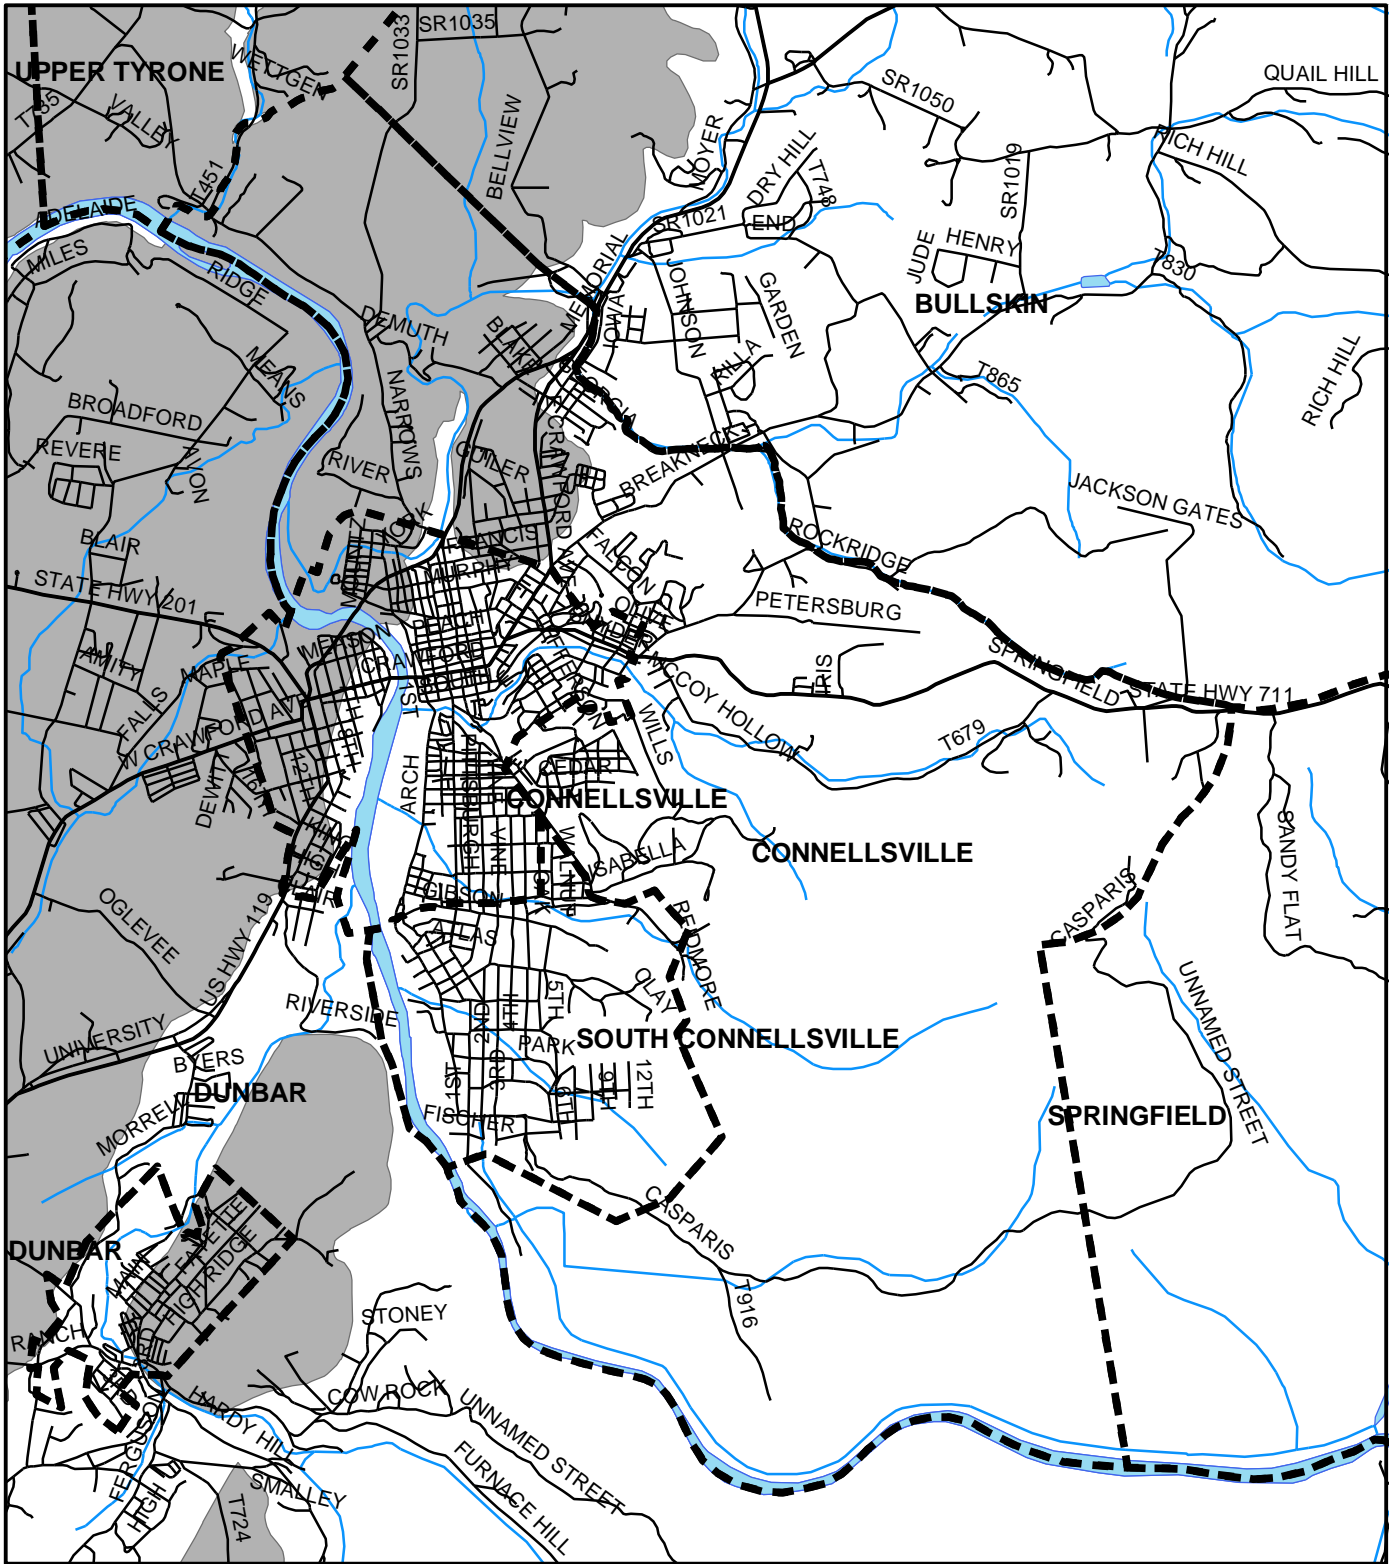

# Connellsville Twp, Fayette County

**Legend**

- Municipality Boundary
- Undermined Area

This map was prepared using information considered to be the best historical data available.

The Department cannot verify the accuracy or completeness of this information.