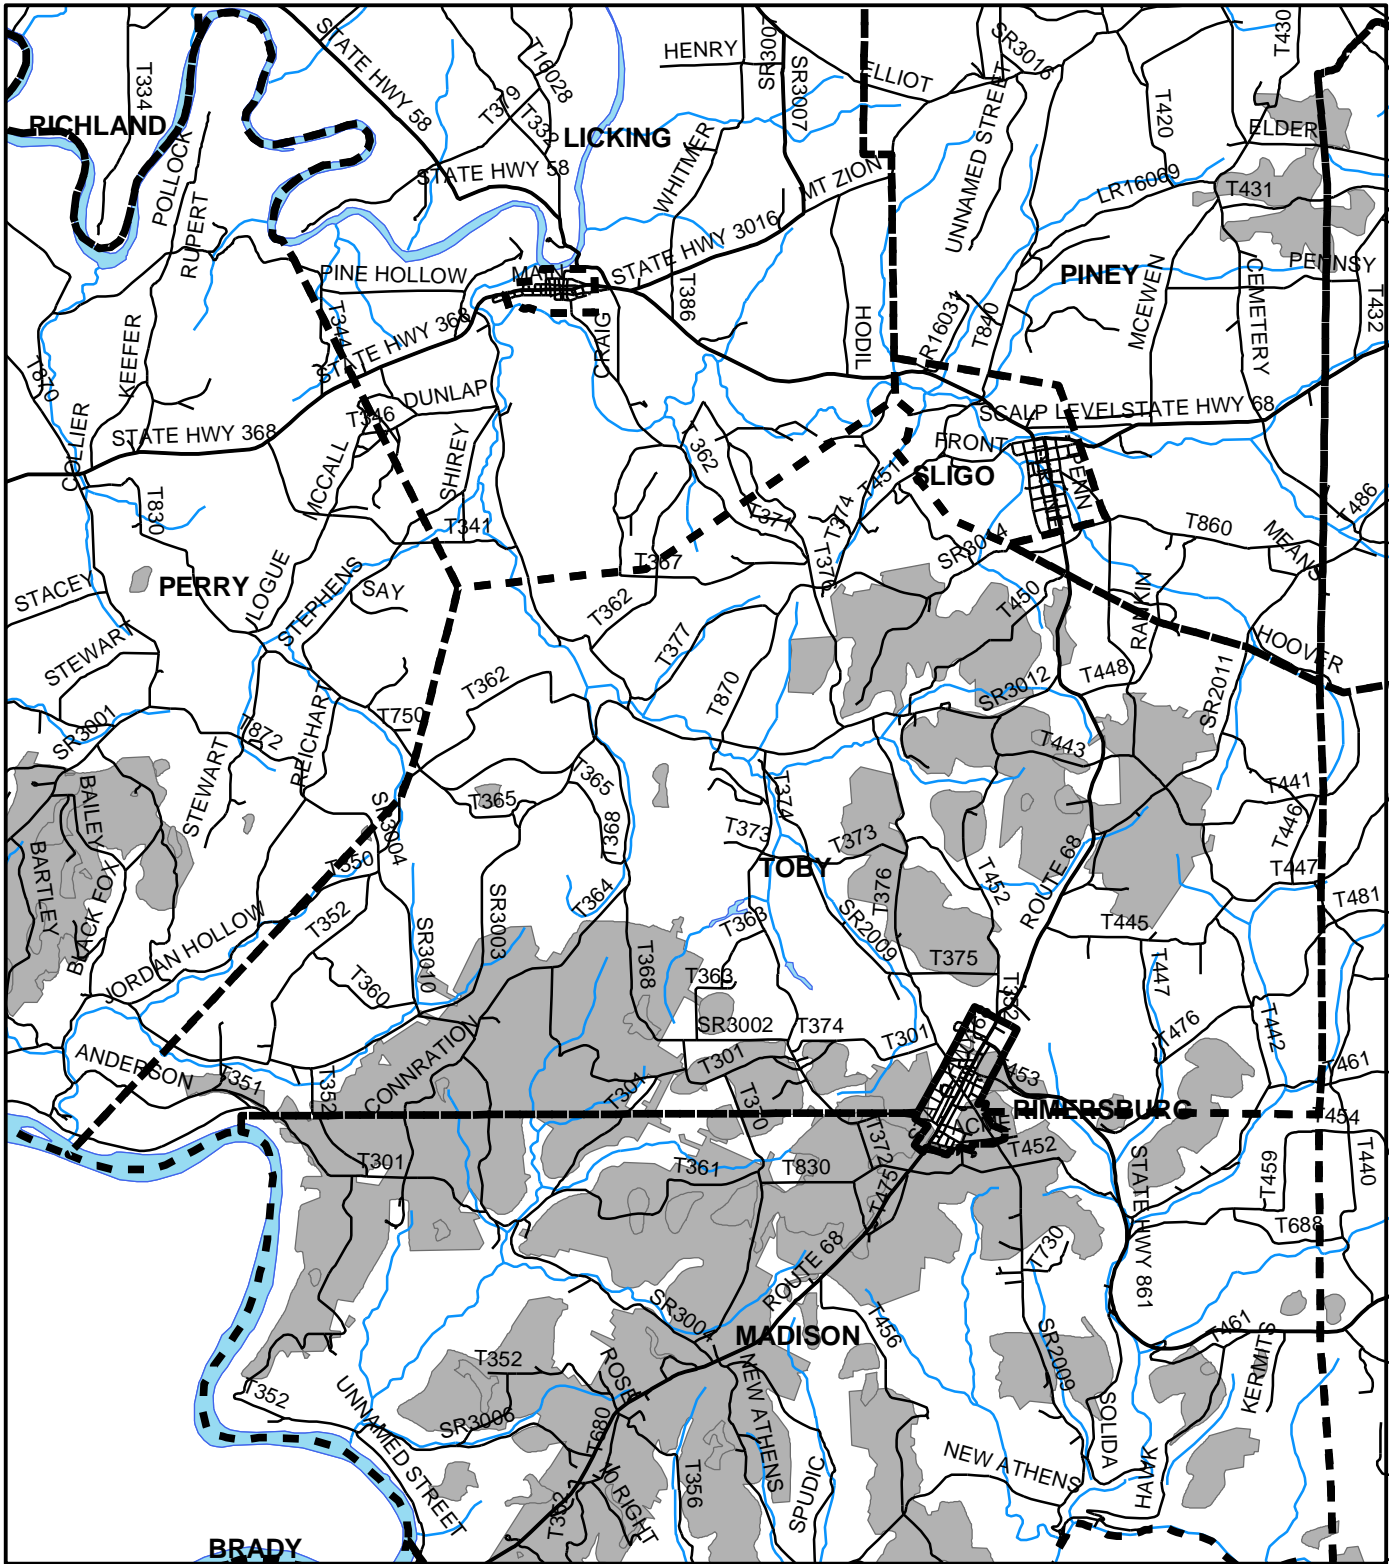

Toby Twp, Clarion County

Legend

- Municipality Boundary
- Undermined Area

This map was prepared using information considered to be the best historical data available.

The Department cannot verify the accuracy or completeness of this information.