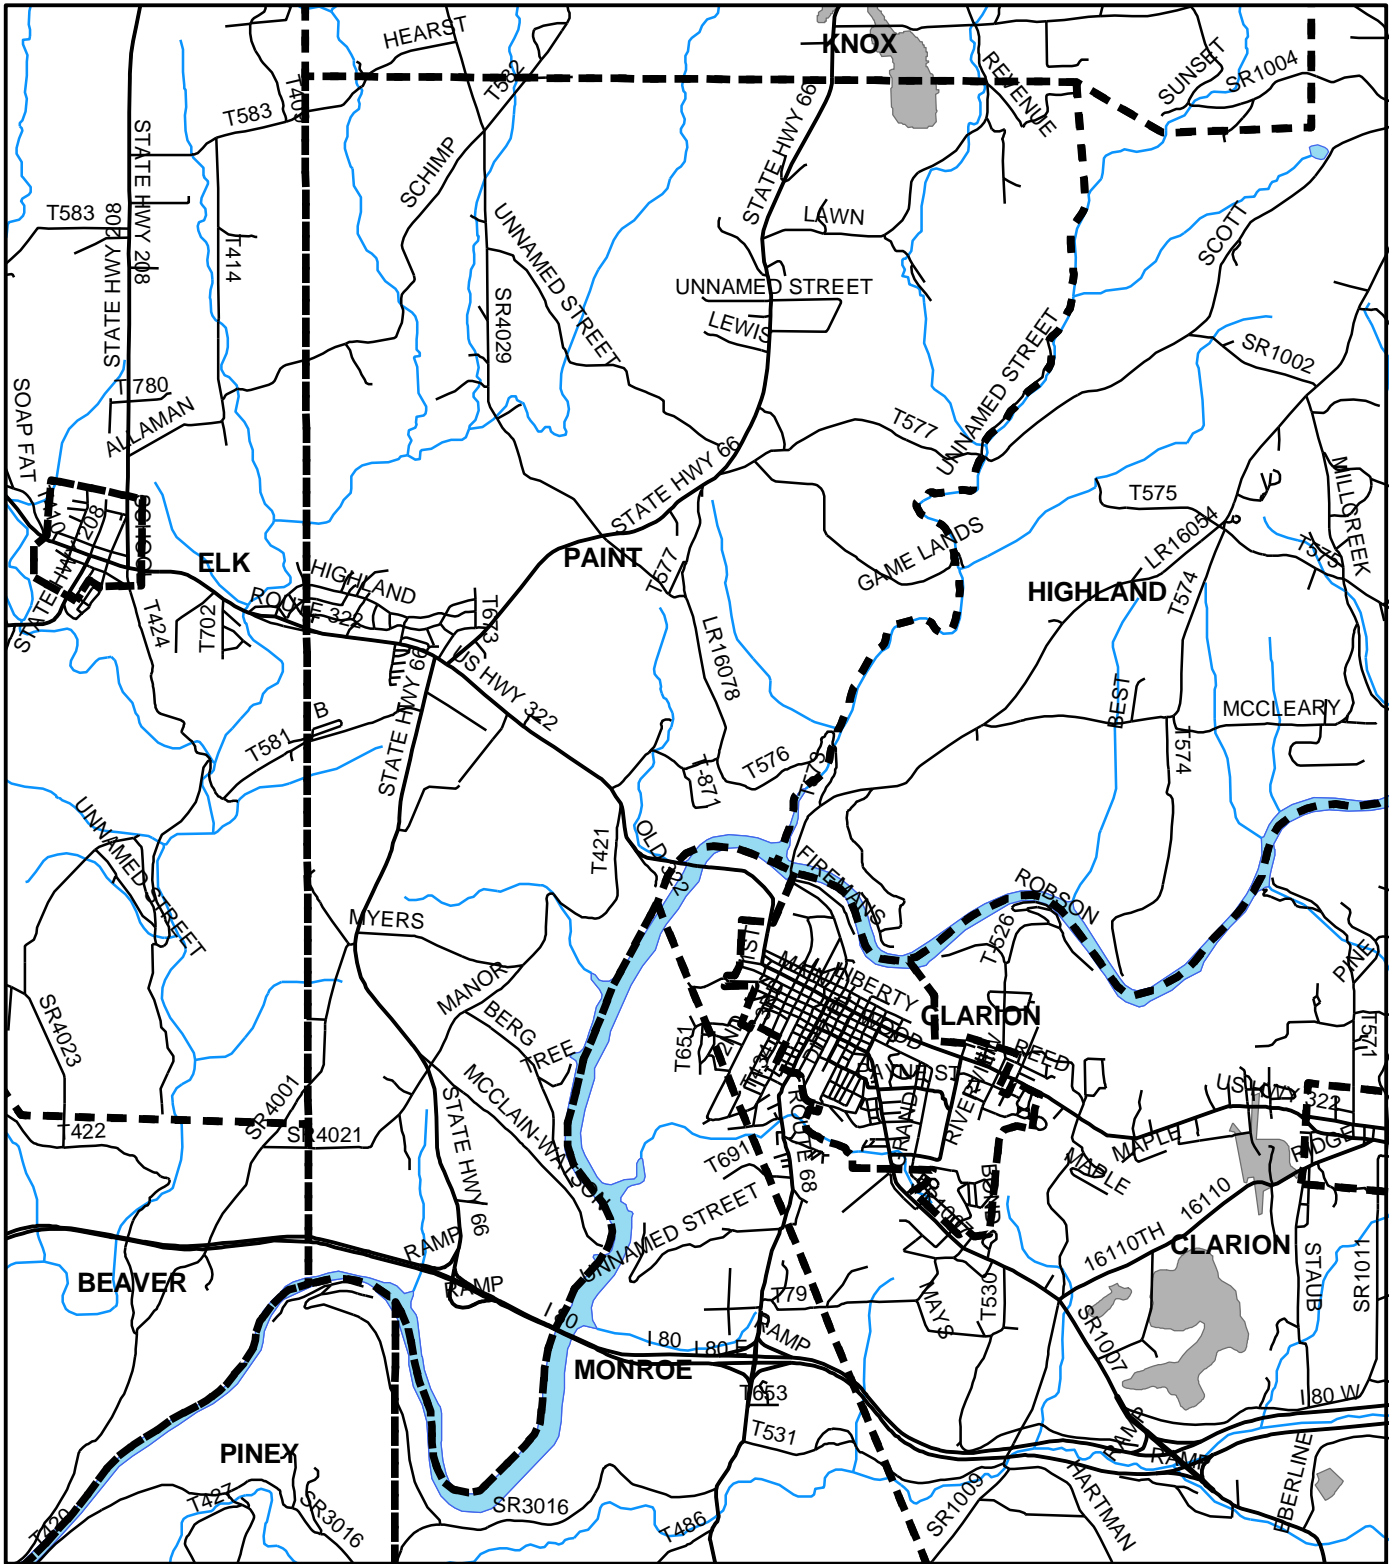

Paint Twp, Clarion County

Legend

-  Municipality Boundary
-  Undermined Area

This map was prepared using information considered to be the best historical data available.

The Department cannot verify the accuracy or completeness of this information.