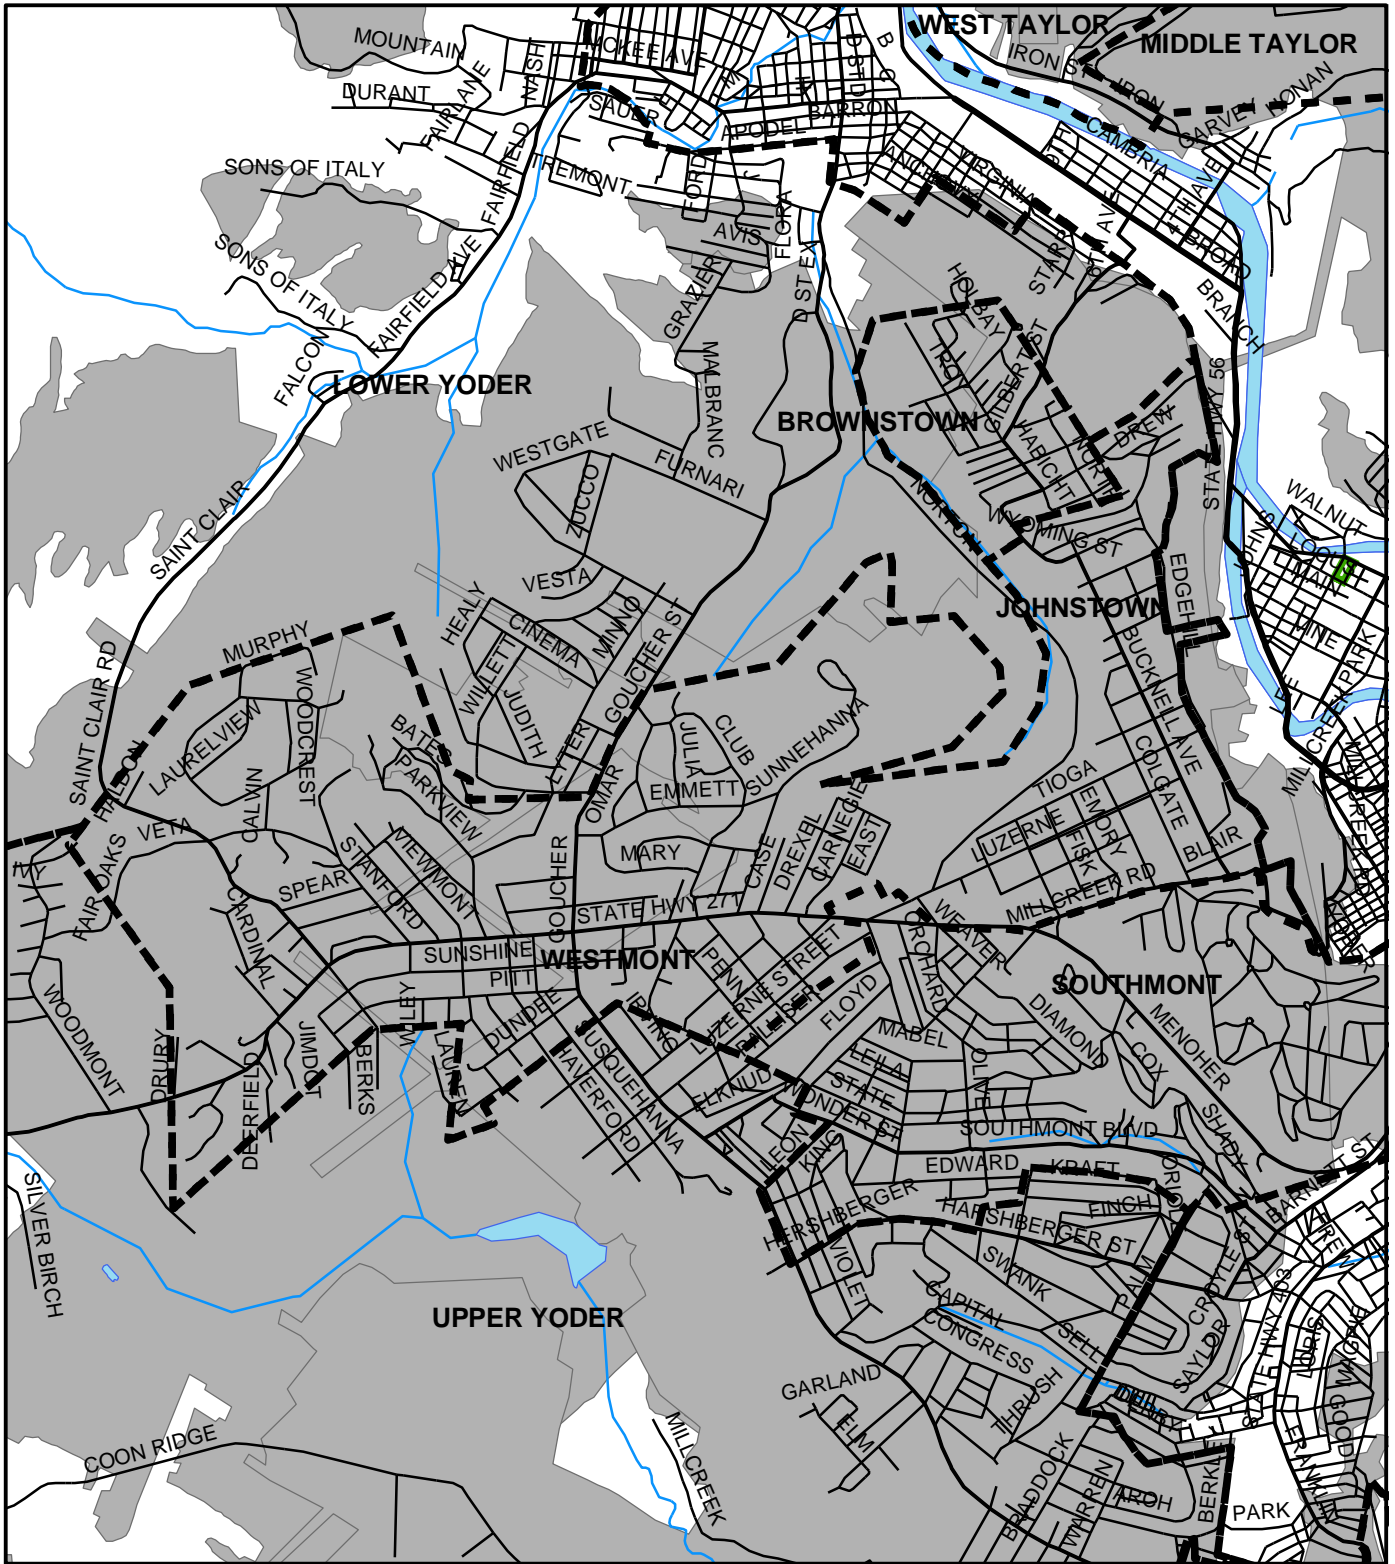

Westmont Boro, Cambria County

Legend

-  Municipality Boundary
-  Undermined Area

This map was prepared using information considered to be the best historical data available.

The Department cannot verify the accuracy or completeness of this information.