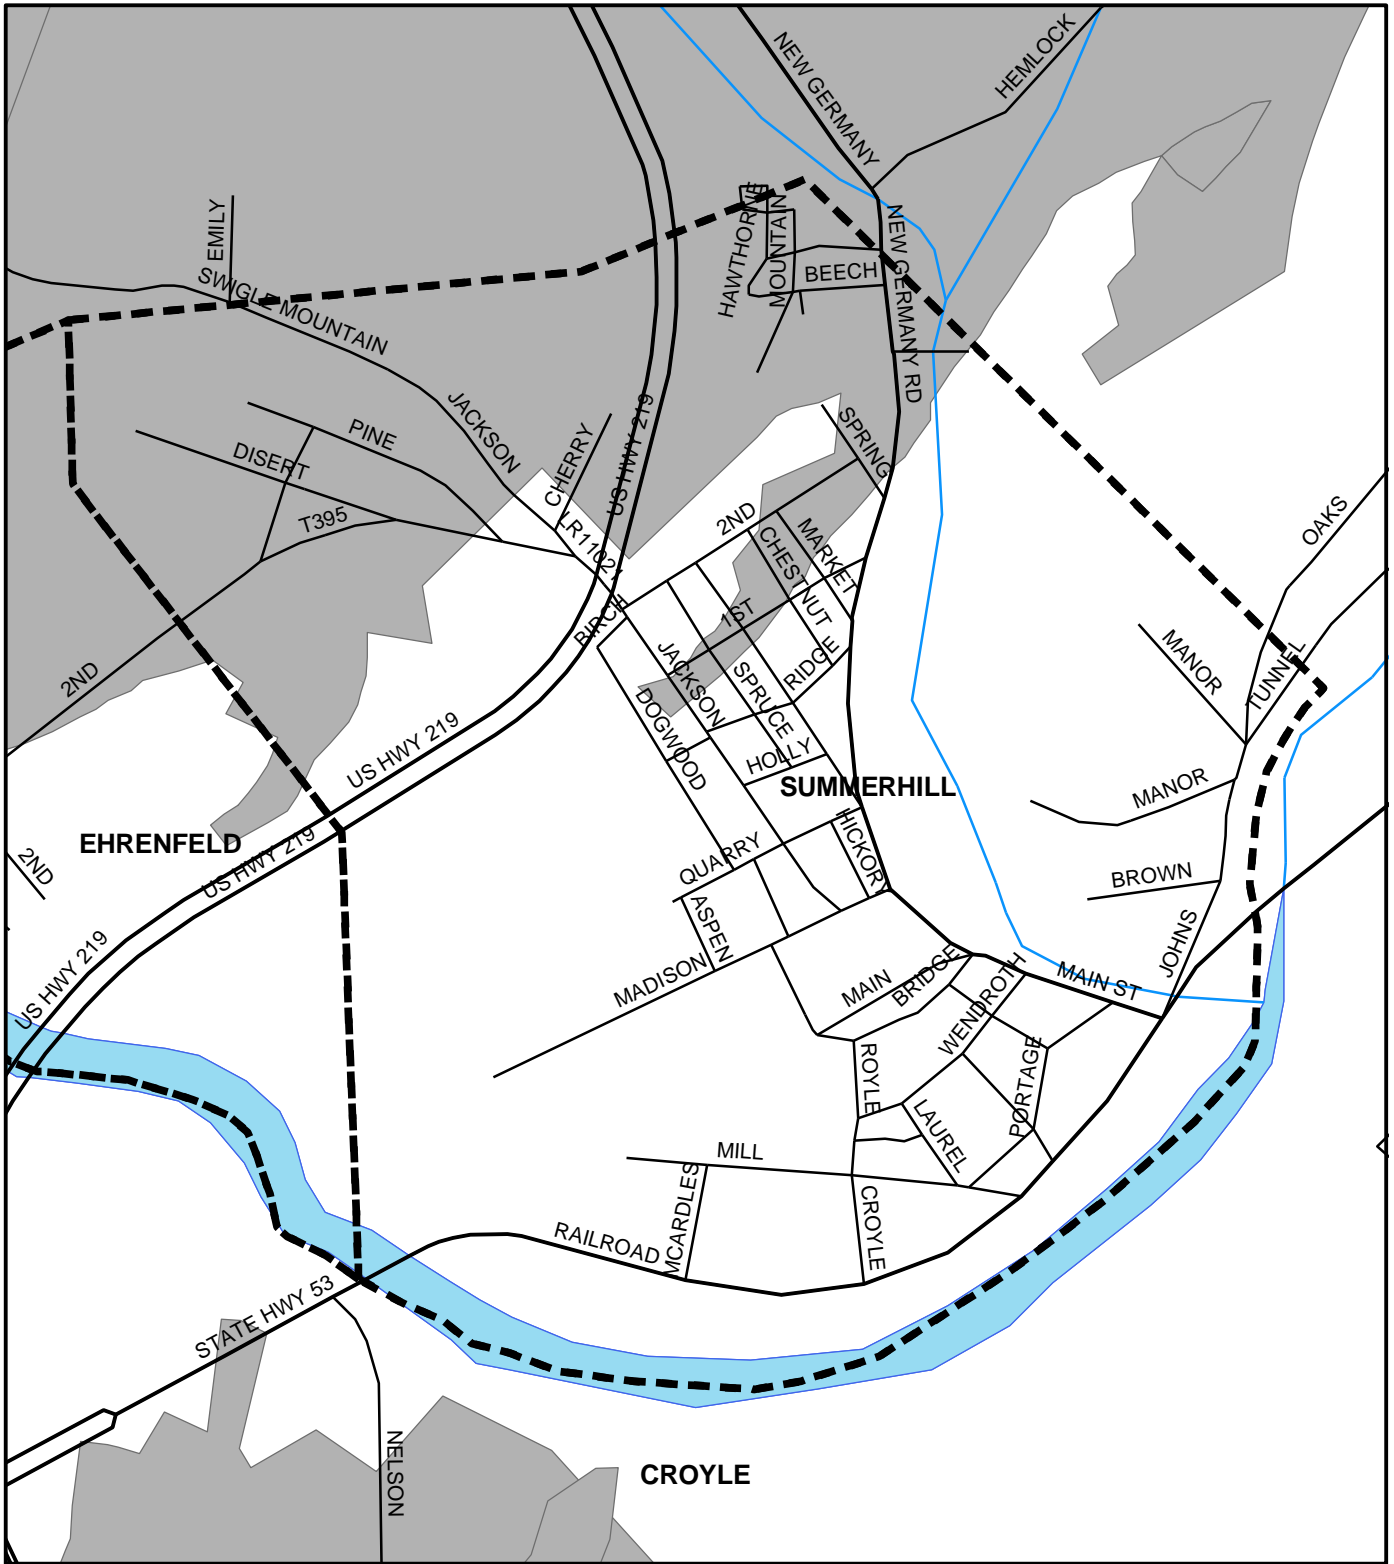

Summerhill Boro, Cambria County

Legend

-  Municipality Boundary
-  Undermined Area

This map was prepared using information considered to be the best historical data available.

The Department cannot verify the accuracy or completeness of this information.