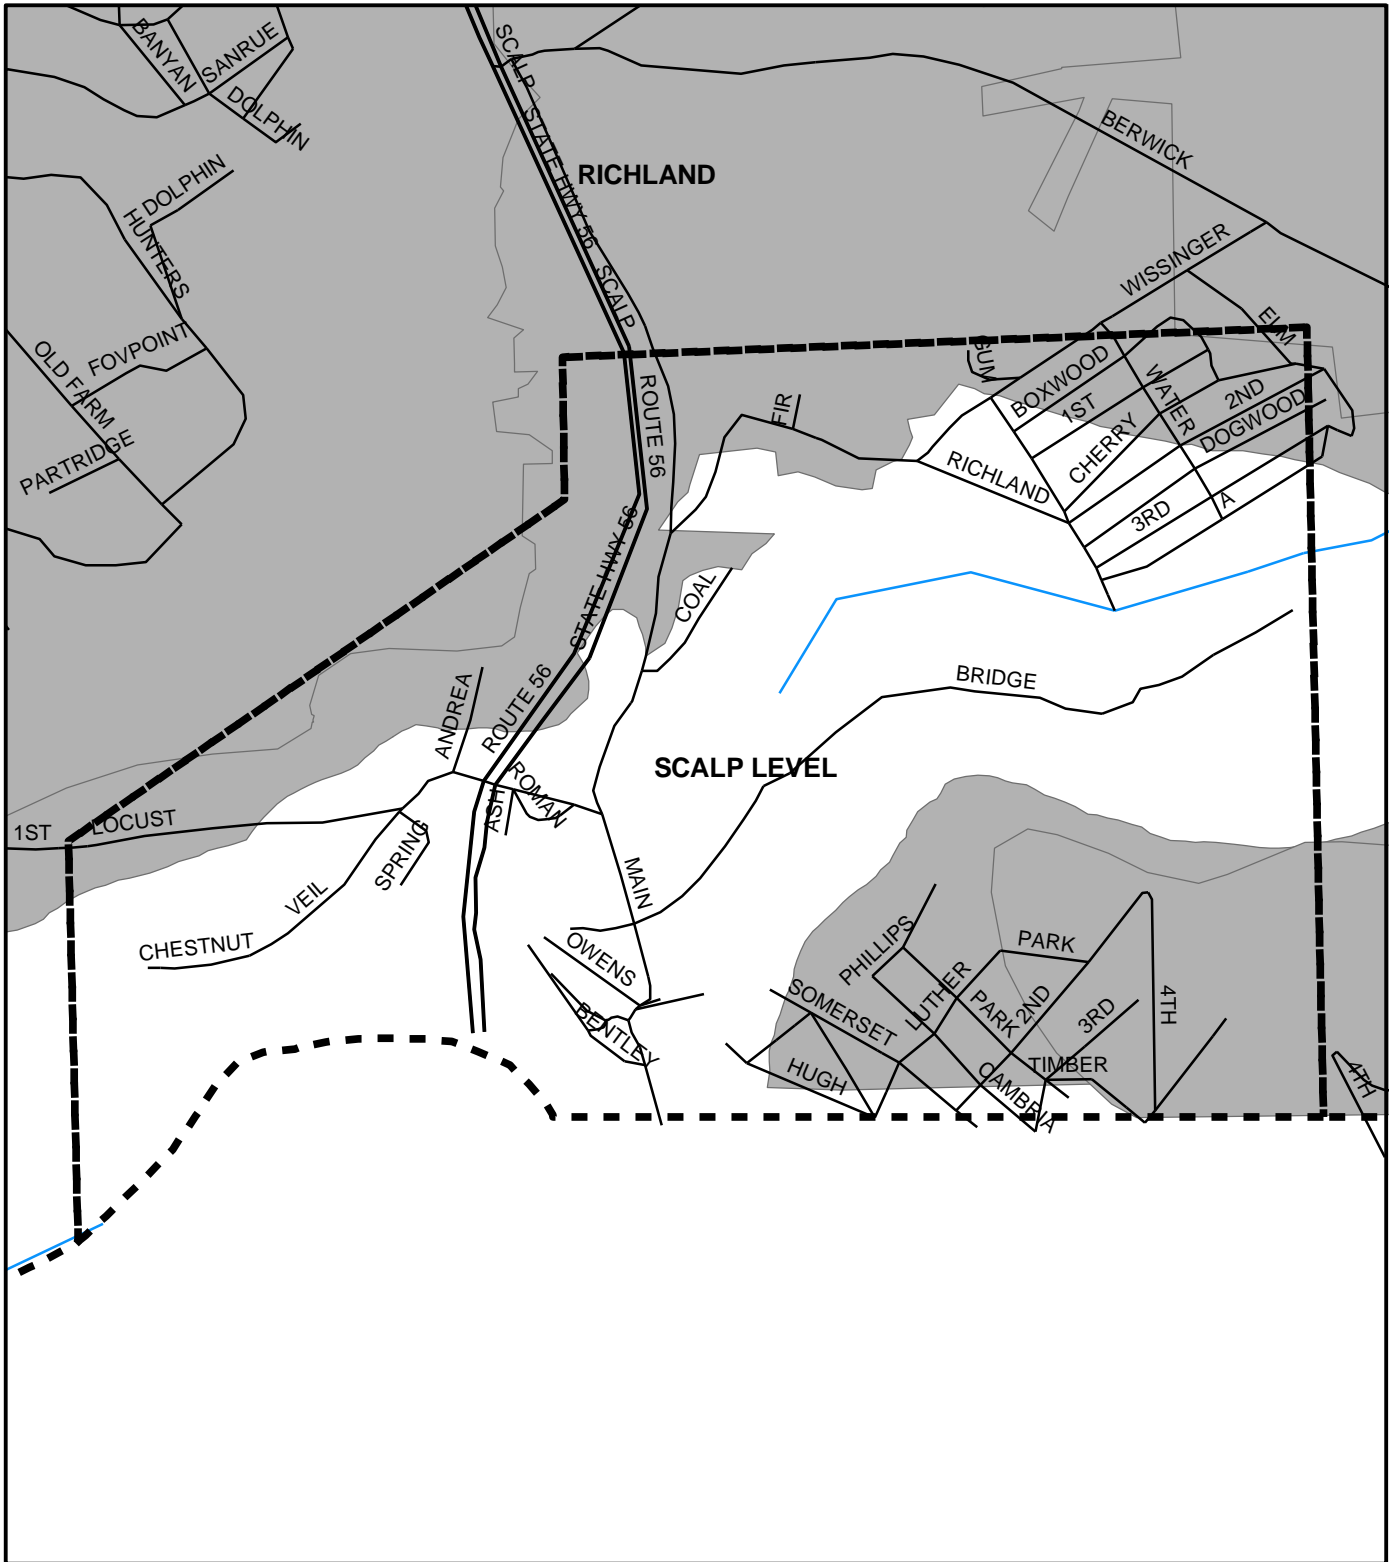

Scalp Level Boro, Cambria County

Legend

-  Municipality Boundary
-  Undermined Area

This map was prepared using information considered to be the best historical data available.

The Department cannot verify the accuracy or completeness of this information.