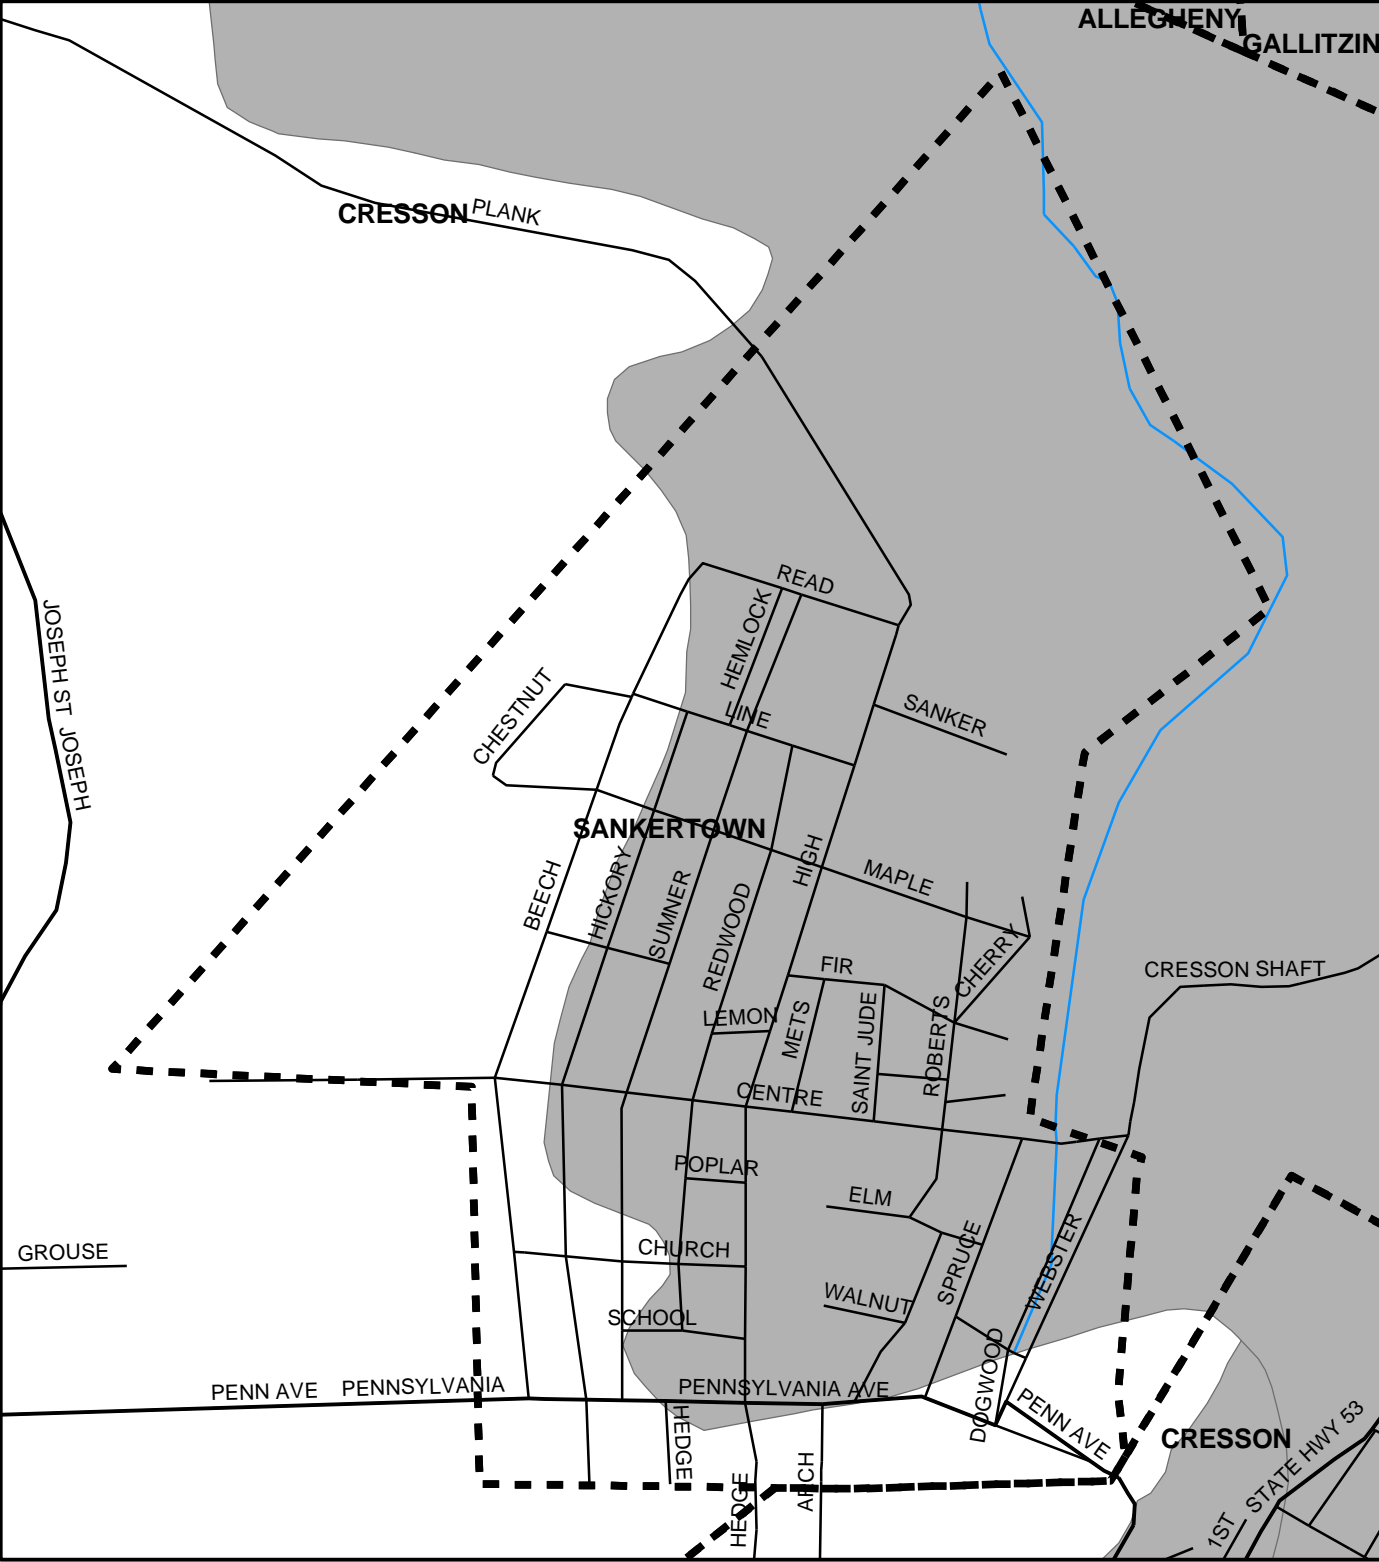

Sankertown Boro, Cambria County

Legend

- Municipality Boundary
- Undermined Area

This map was prepared using information considered to be the best historical data available.

The Department cannot verify the accuracy or completeness of this information.