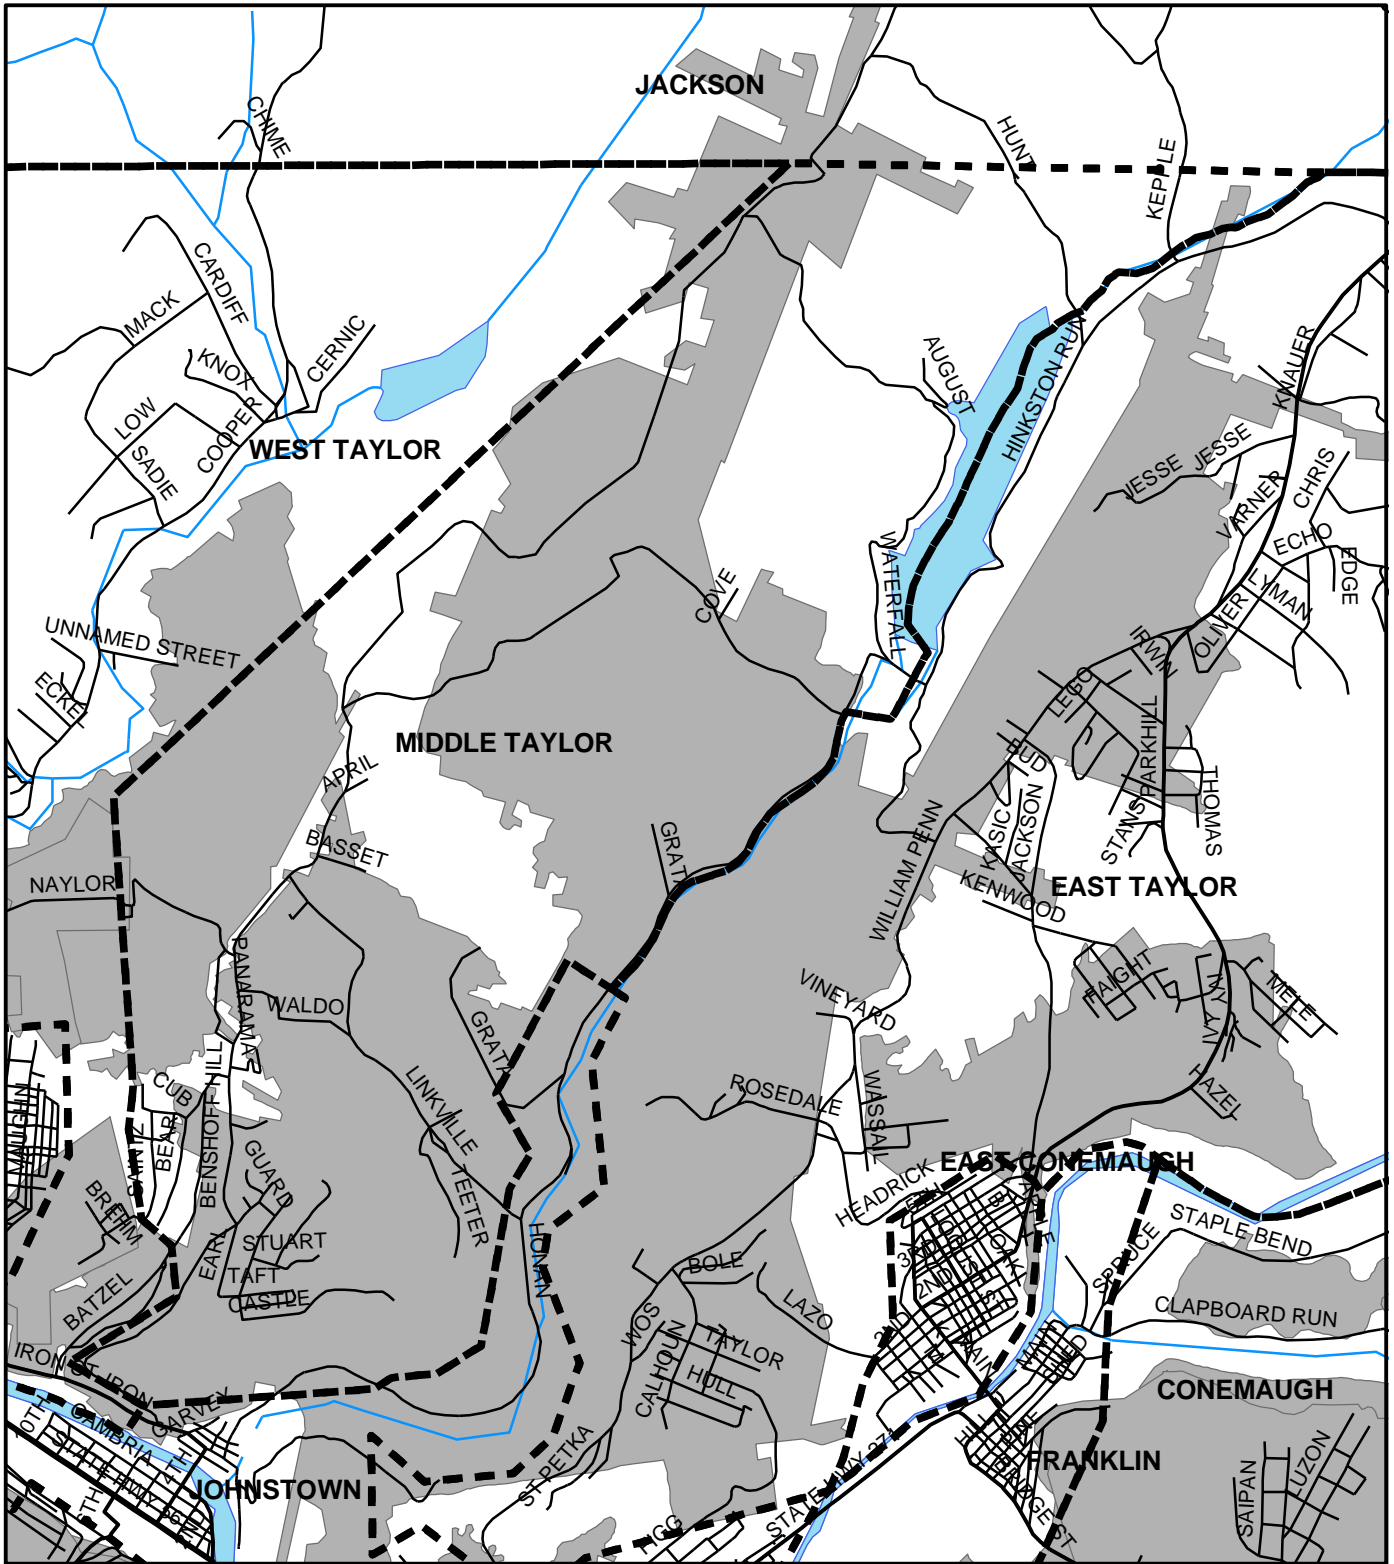

Middle Taylor Twp, Cambria County

Legend

- Municipality Boundary
- Undermined Area

This map was prepared using information considered to be the best historical data available.

The Department cannot verify the accuracy or completeness of this information.