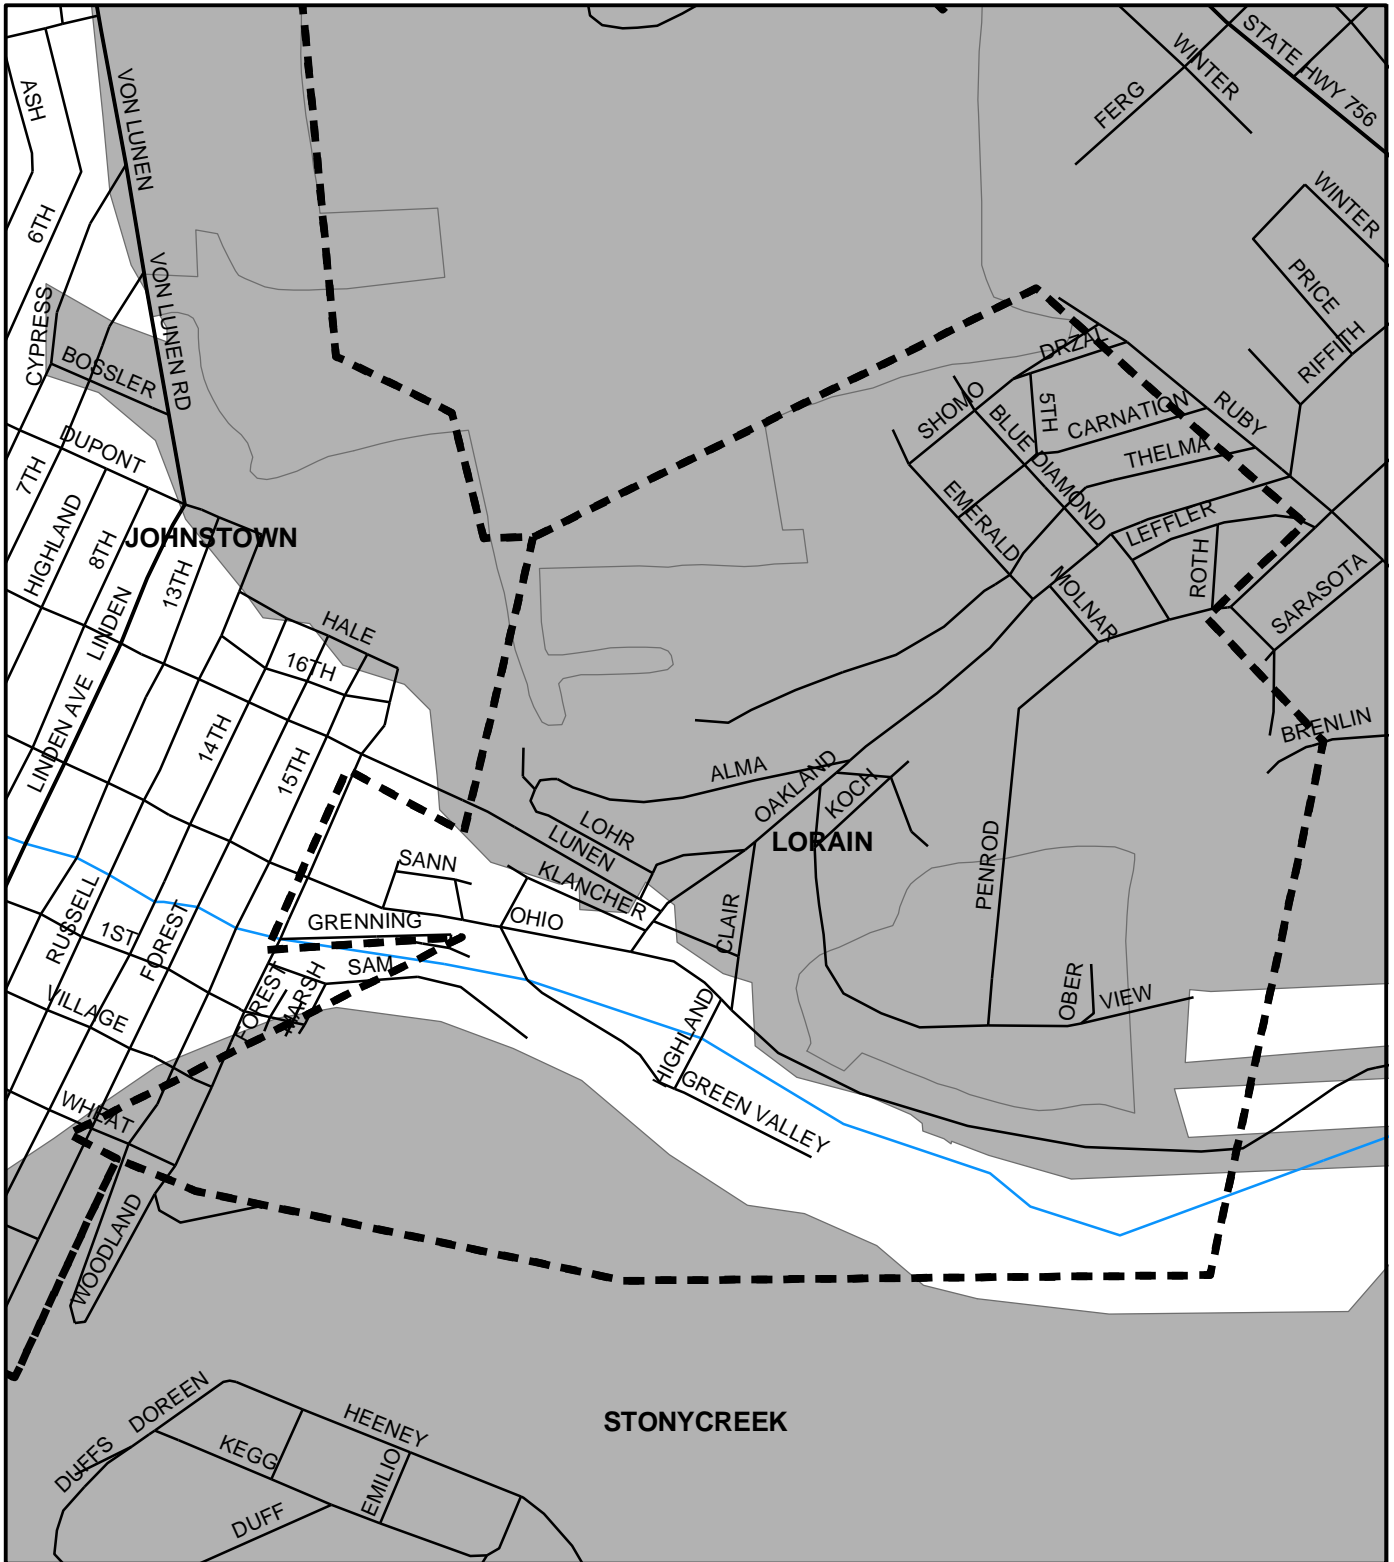

# Lorain Boro, Cambria County

## Legend

-  Municipality Boundary
-  Undermined Area

This map was prepared using information considered to be the best historical data available.

The Department cannot verify the accuracy or completeness of this information.