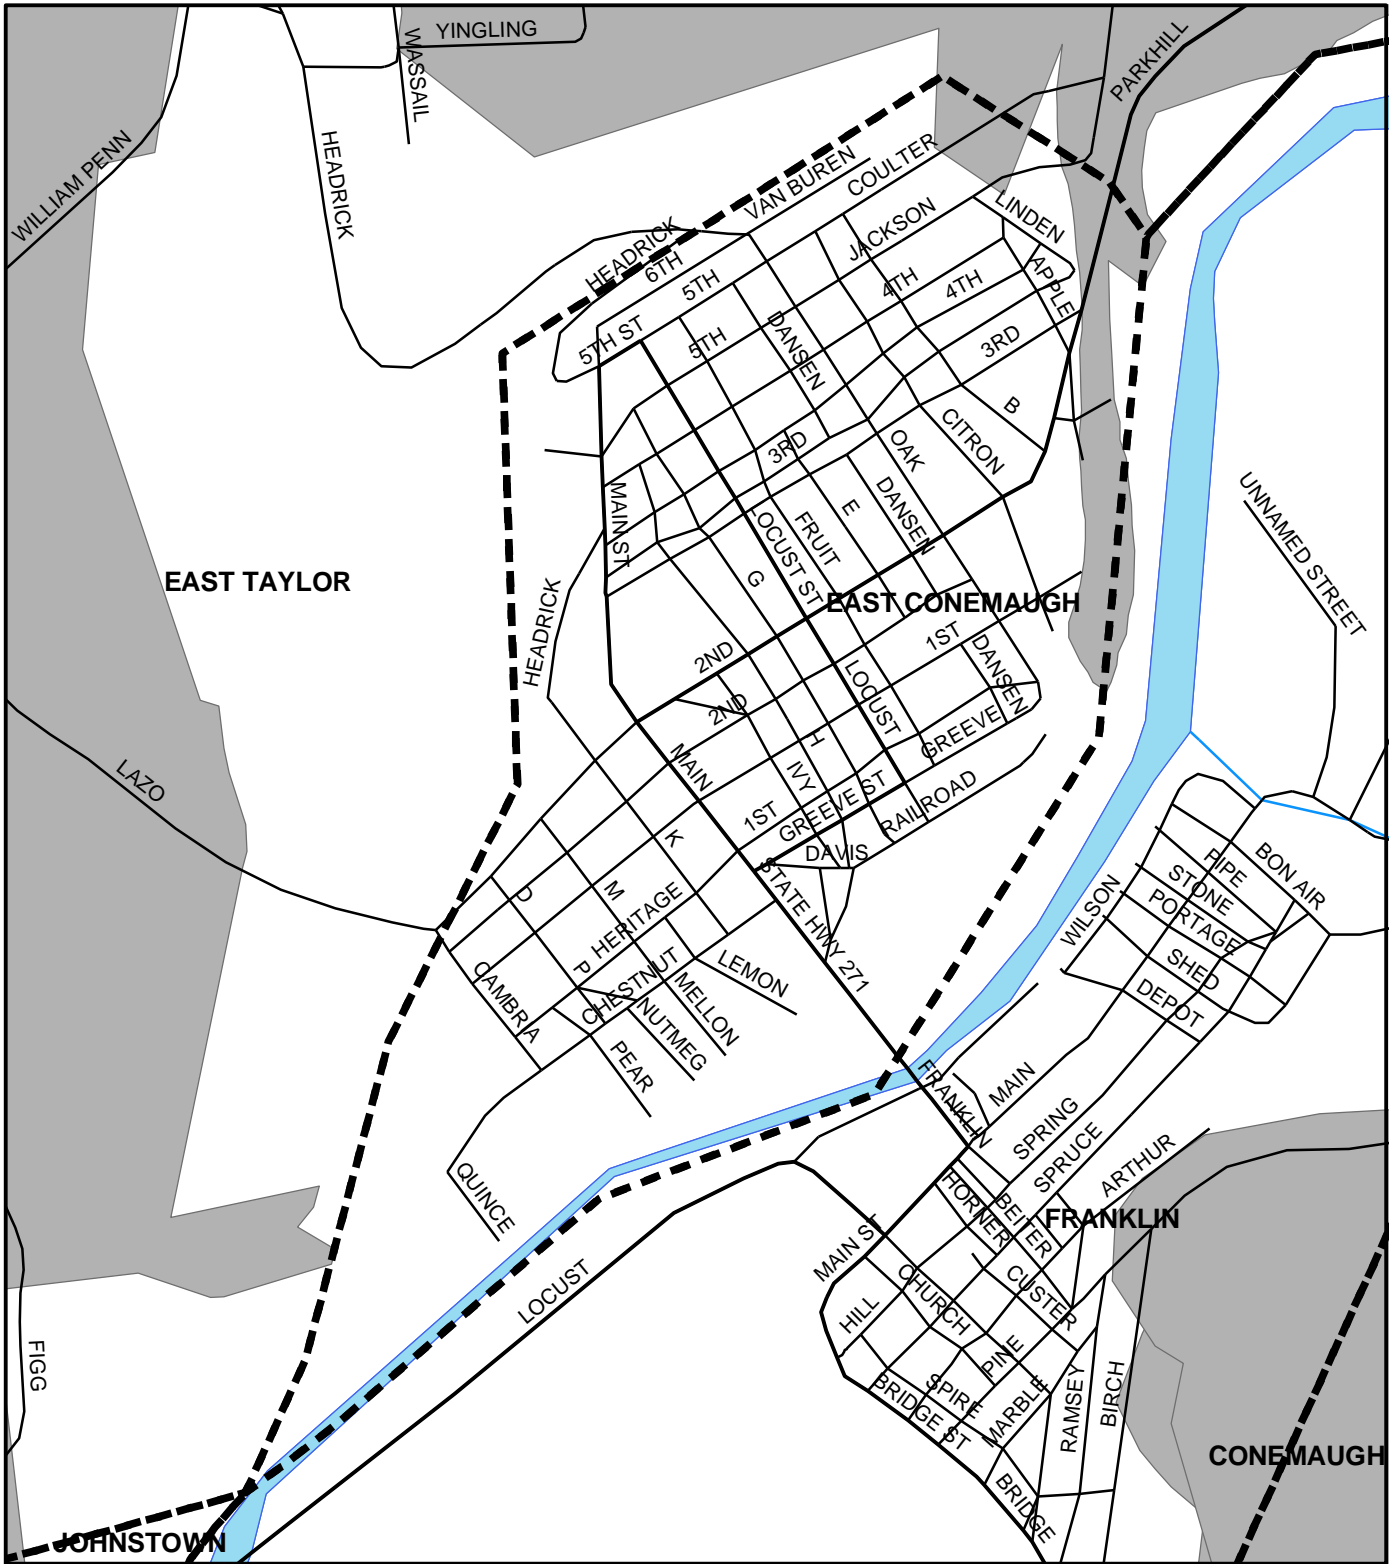

East Conemaugh Boro, Cambria County

Legend

- Municipality Boundary
- Undermined Area

This map was prepared using information considered to be the best historical data available.

The Department cannot verify the accuracy or completeness of this information.