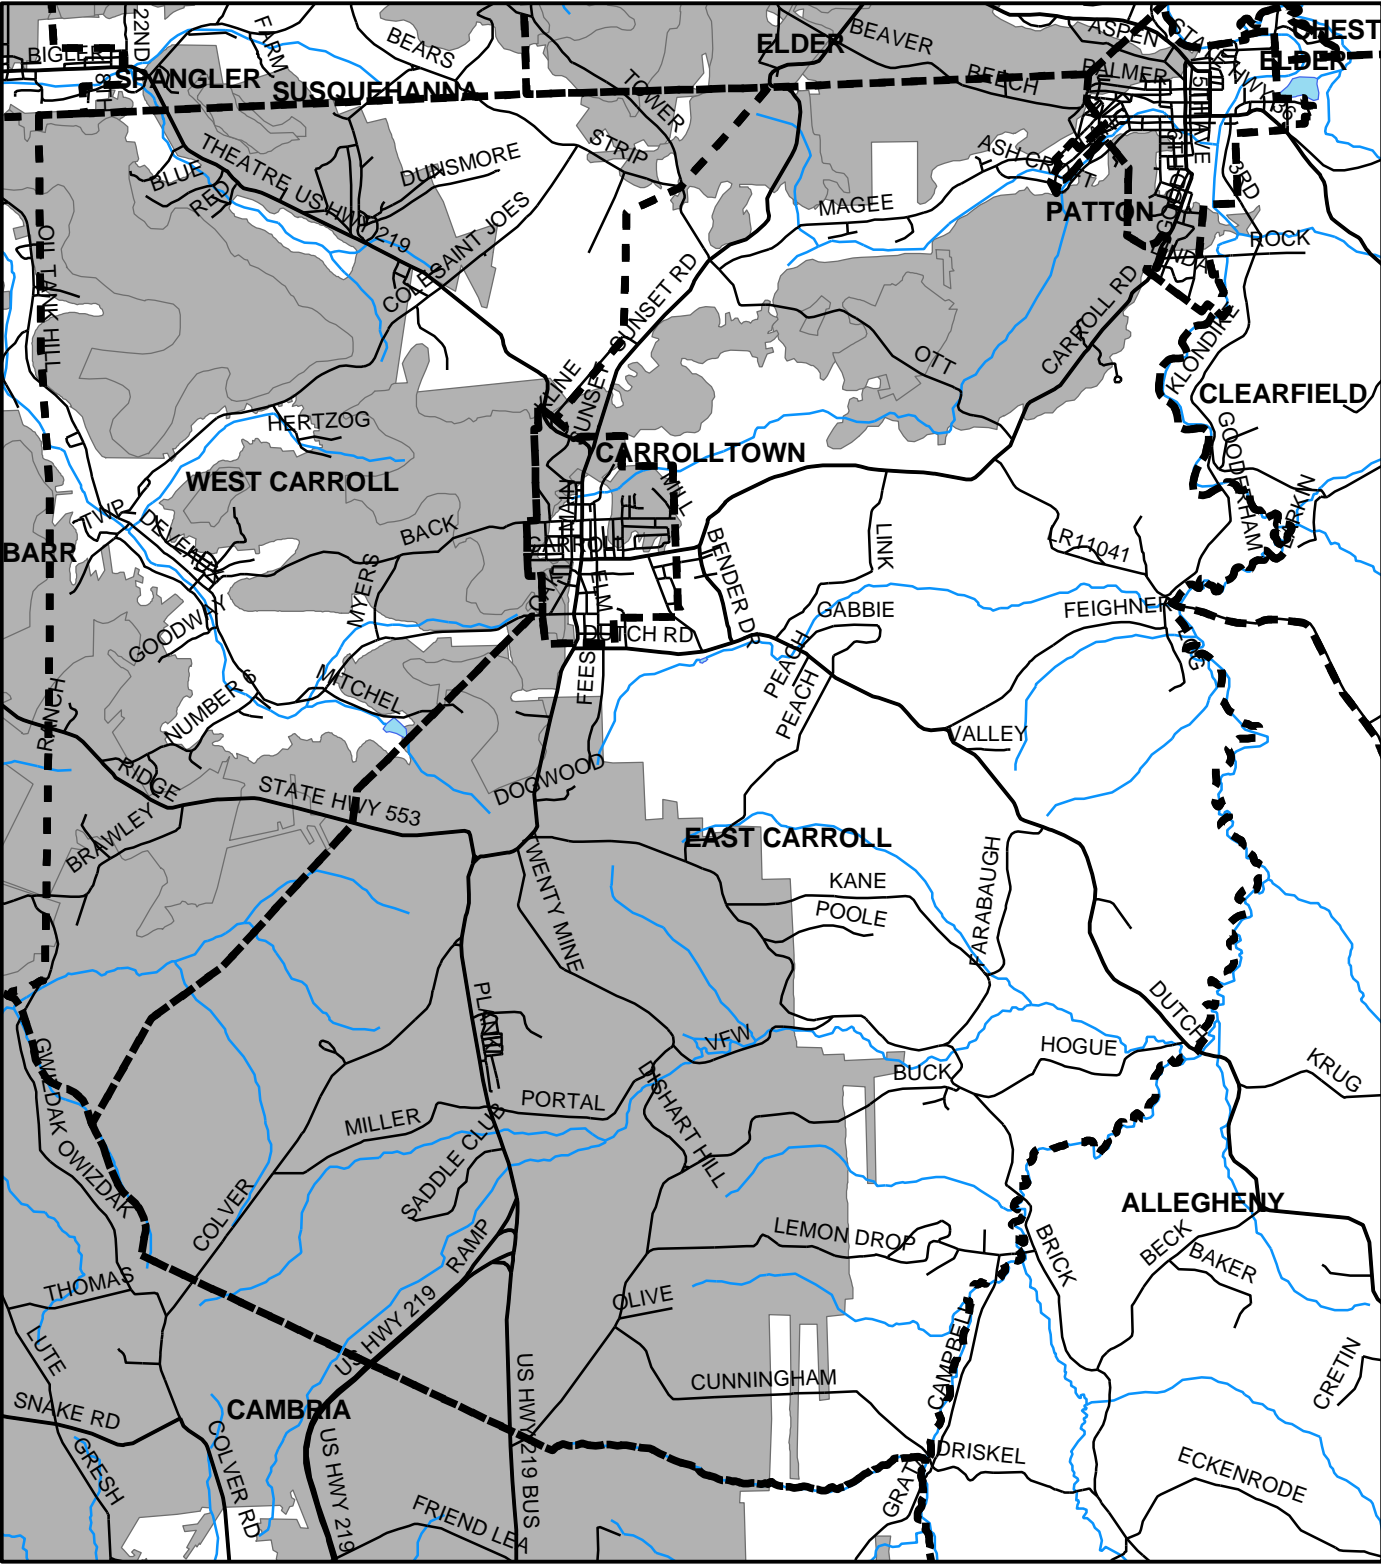

East Carroll Twp, Cambria County

Legend

- Municipality Boundary
- Undermined Area

This map was prepared using information considered to be the best historical data available.

The Department cannot verify the accuracy or completeness of this information.