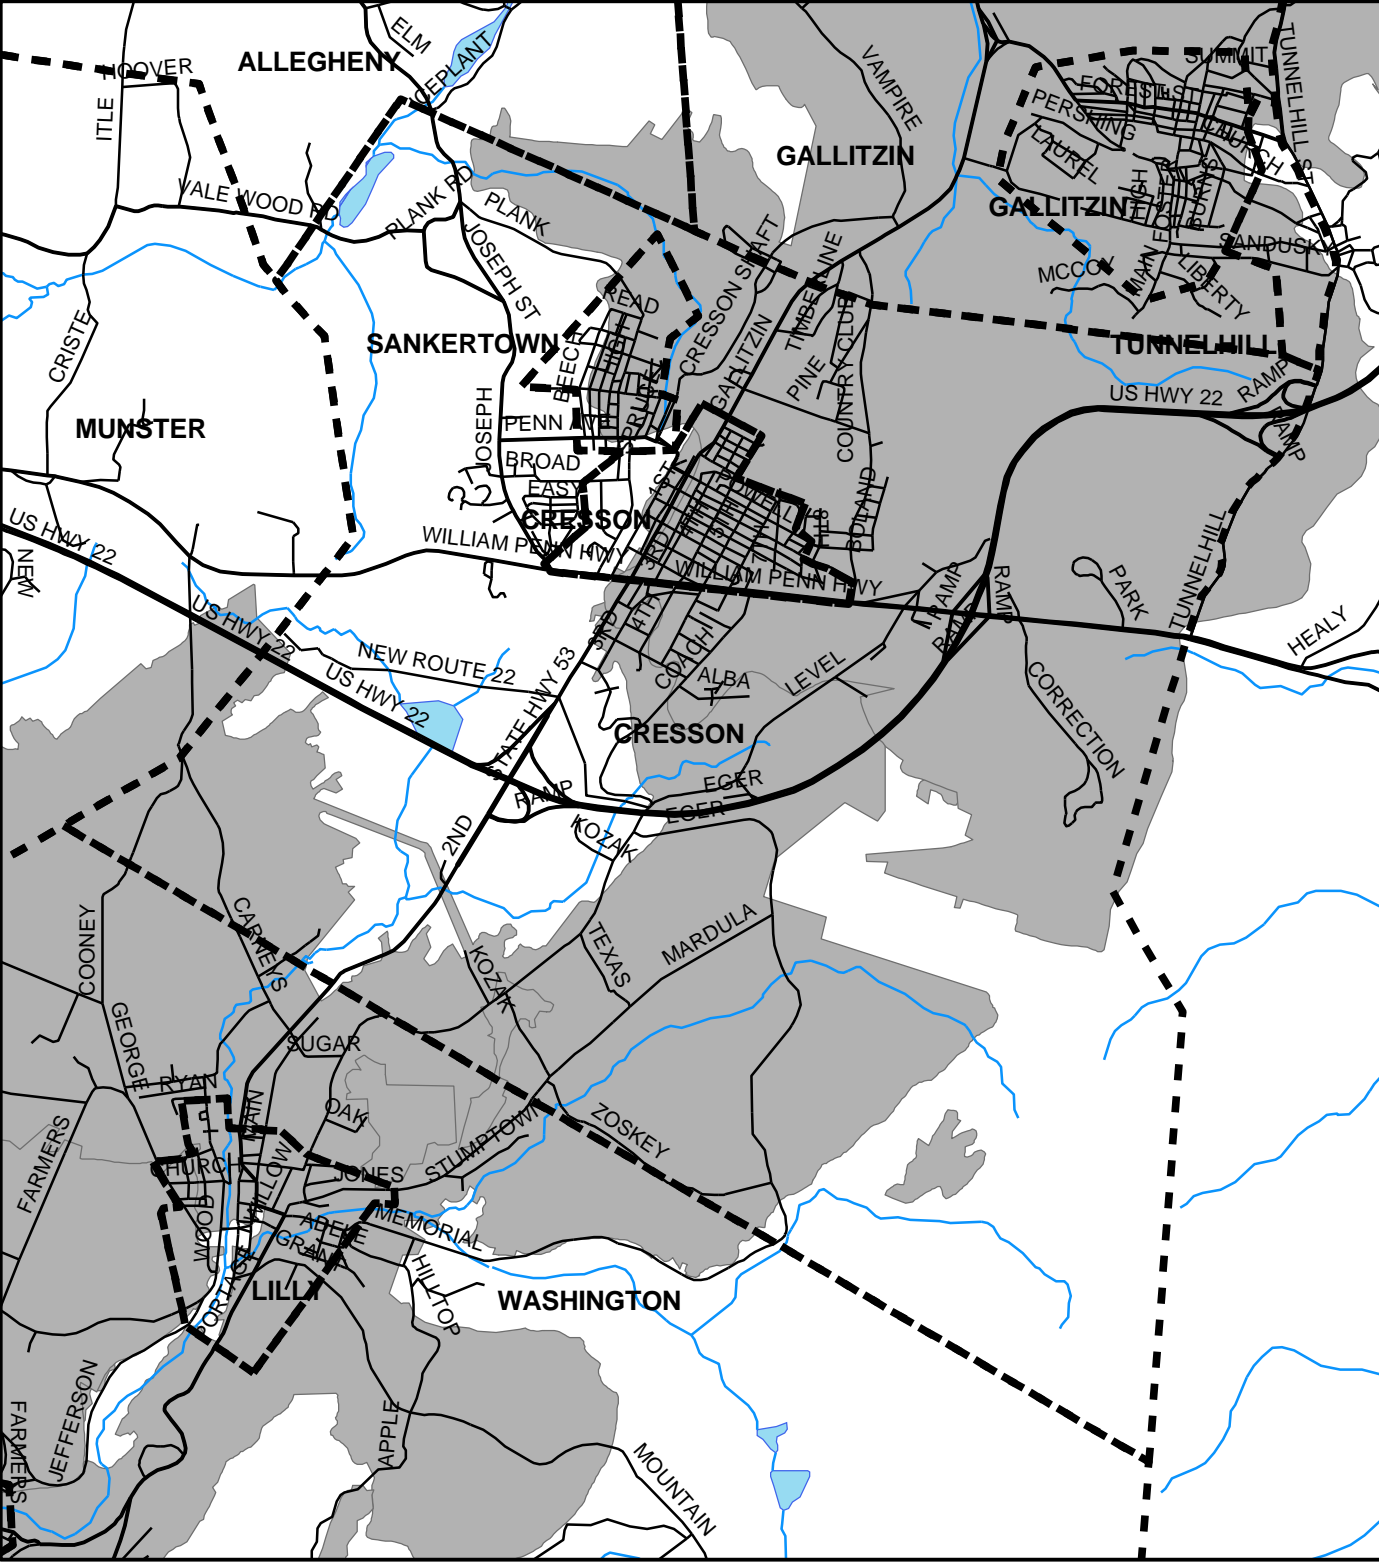

Cresson Twp, Cambria County

Legend

- Municipality Boundary
- Undermined Area

This map was prepared using information considered to be the best historical data available.

The Department cannot verify the accuracy or completeness of this information.