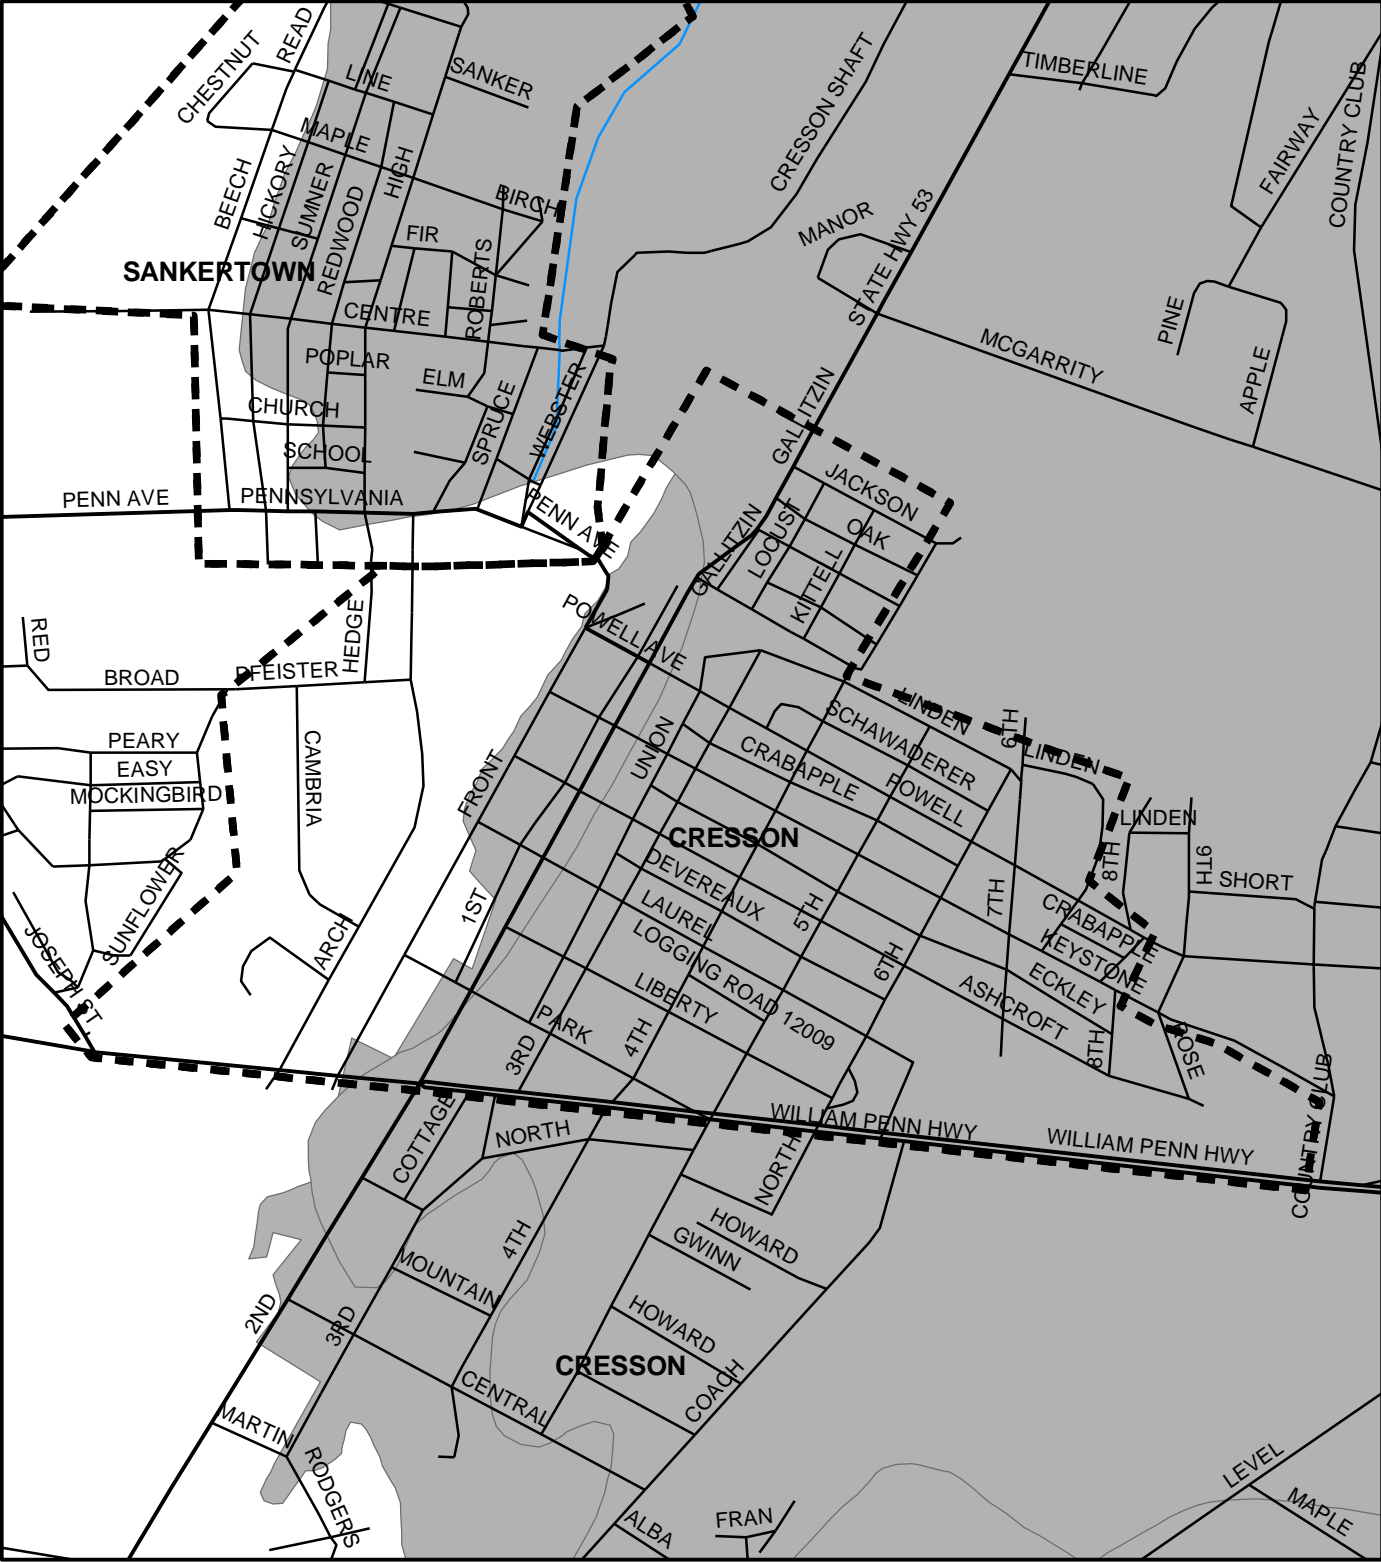

# Cresson Boro, Cambria County

**Legend**

- Municipality Boundary
- Undermined Area

This map was prepared using information considered to be the best historical data available.

The Department cannot verify the accuracy or completeness of this information.