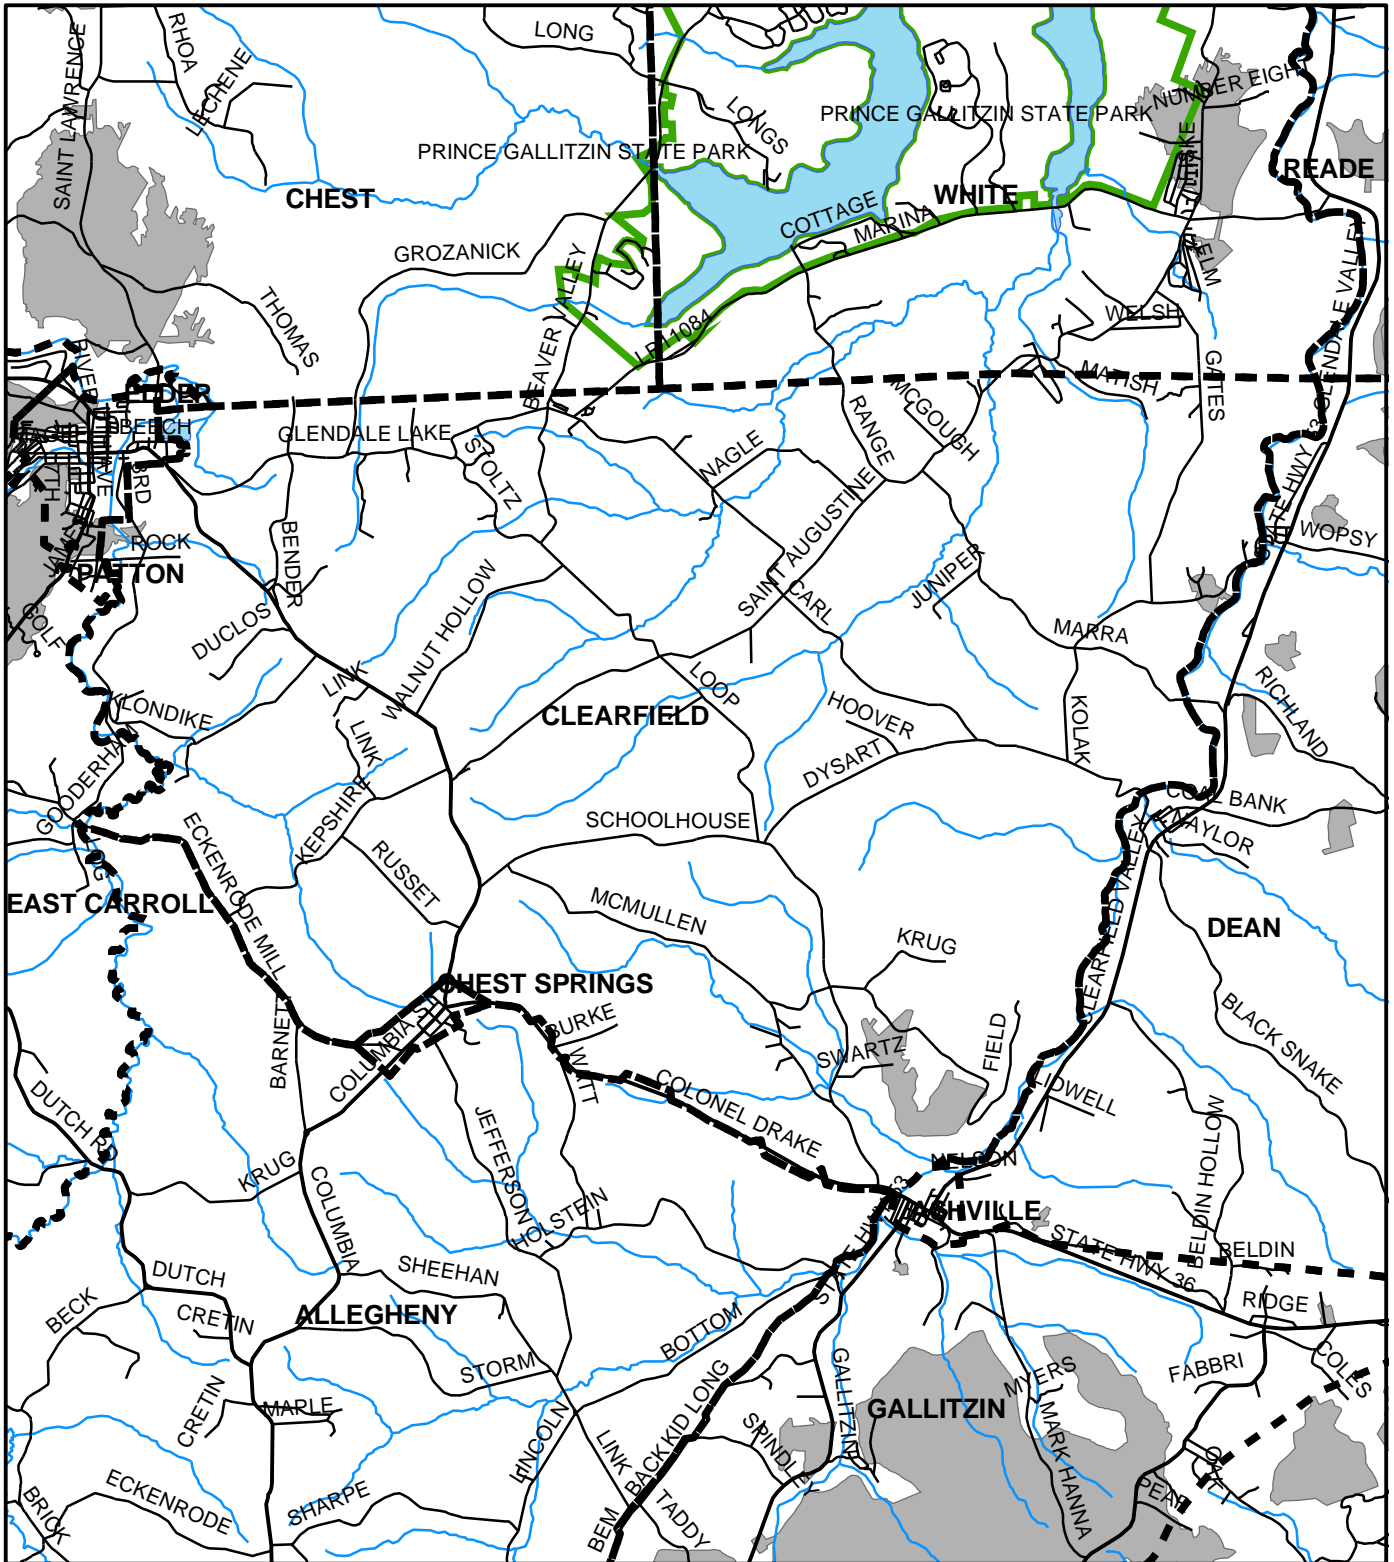

Clearfield Twp, Cambria County

Legend

-  Municipality Boundary
-  Undermined Area

This map was prepared using information considered to be the best historical data available.

The Department cannot verify the accuracy or completeness of this information.