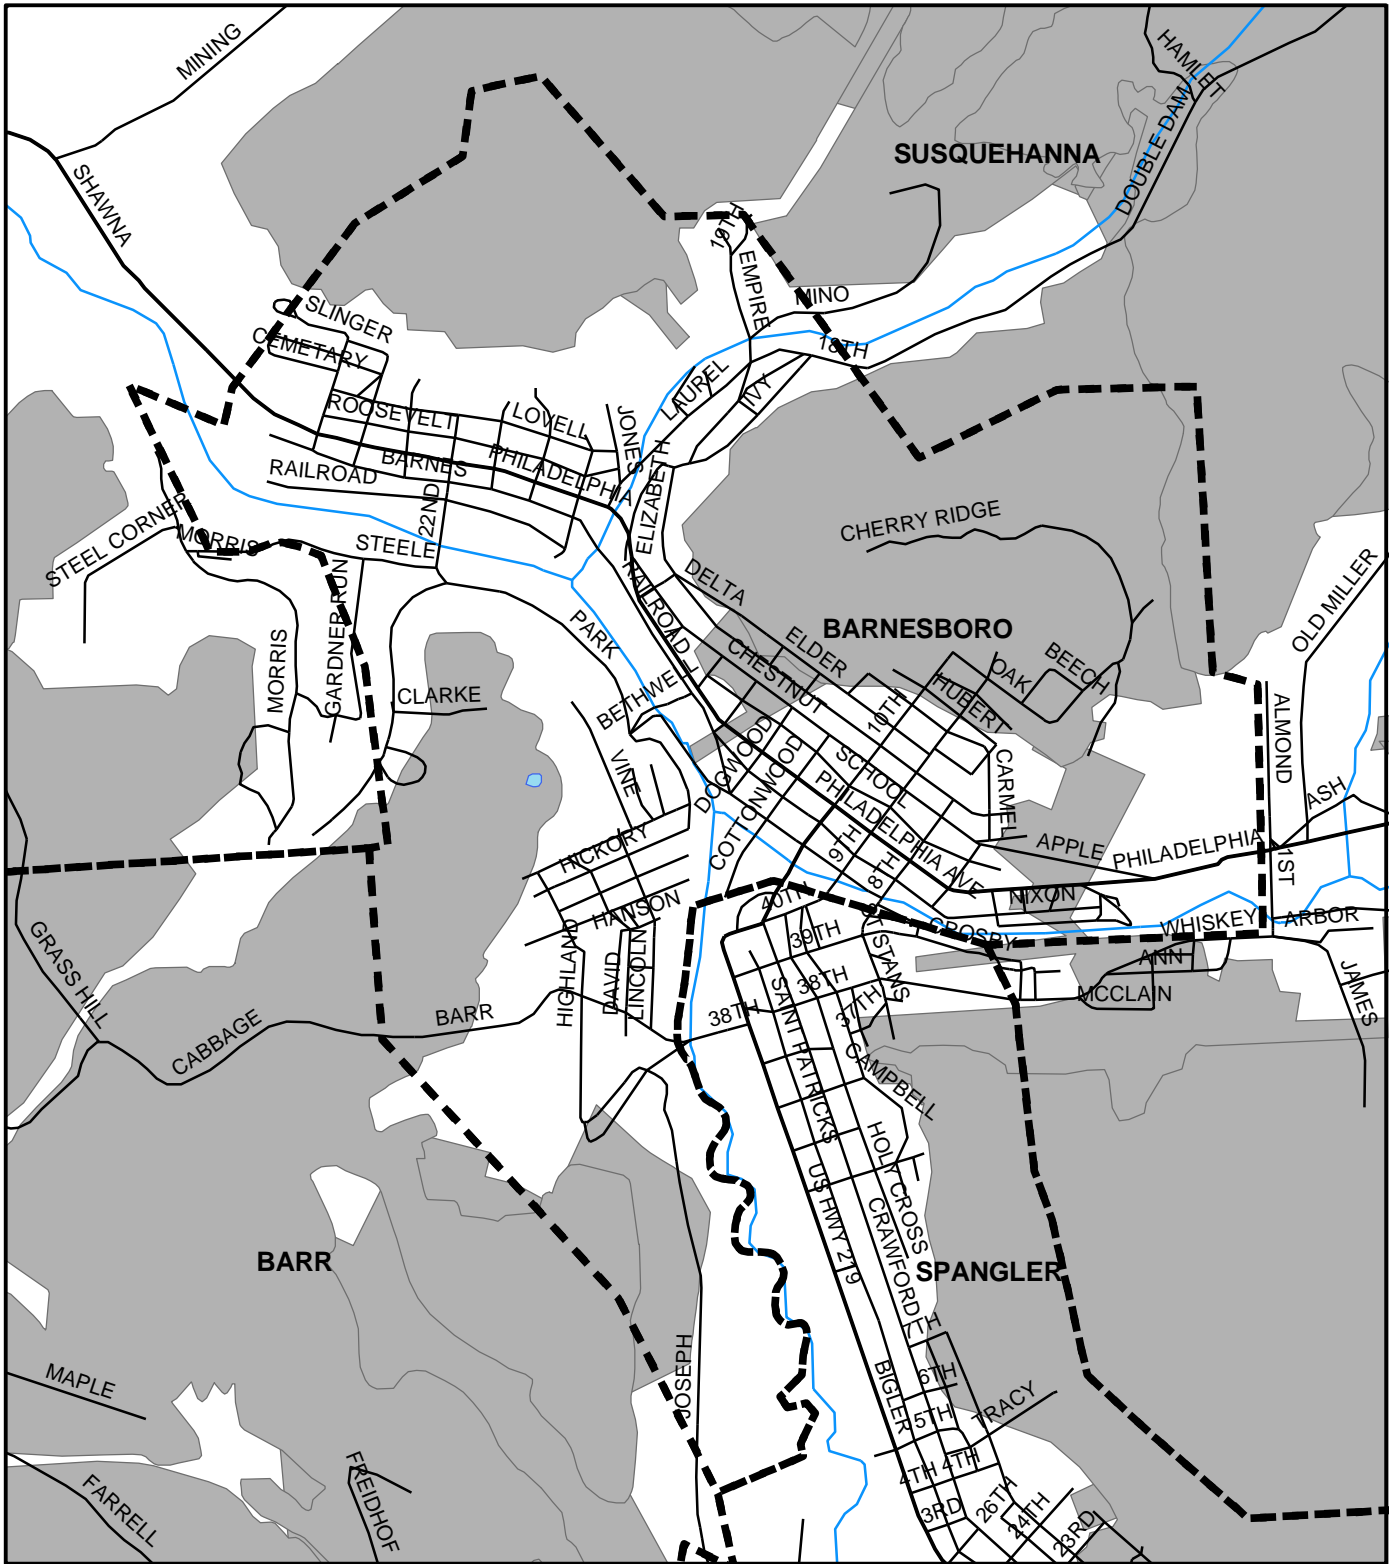

Barnesboro Boro, Cambria County

Legend

- Municipality Boundary
- Undermined Area

This map was prepared using information considered to be the best historical data available.

The Department cannot verify the accuracy or completeness of this information.