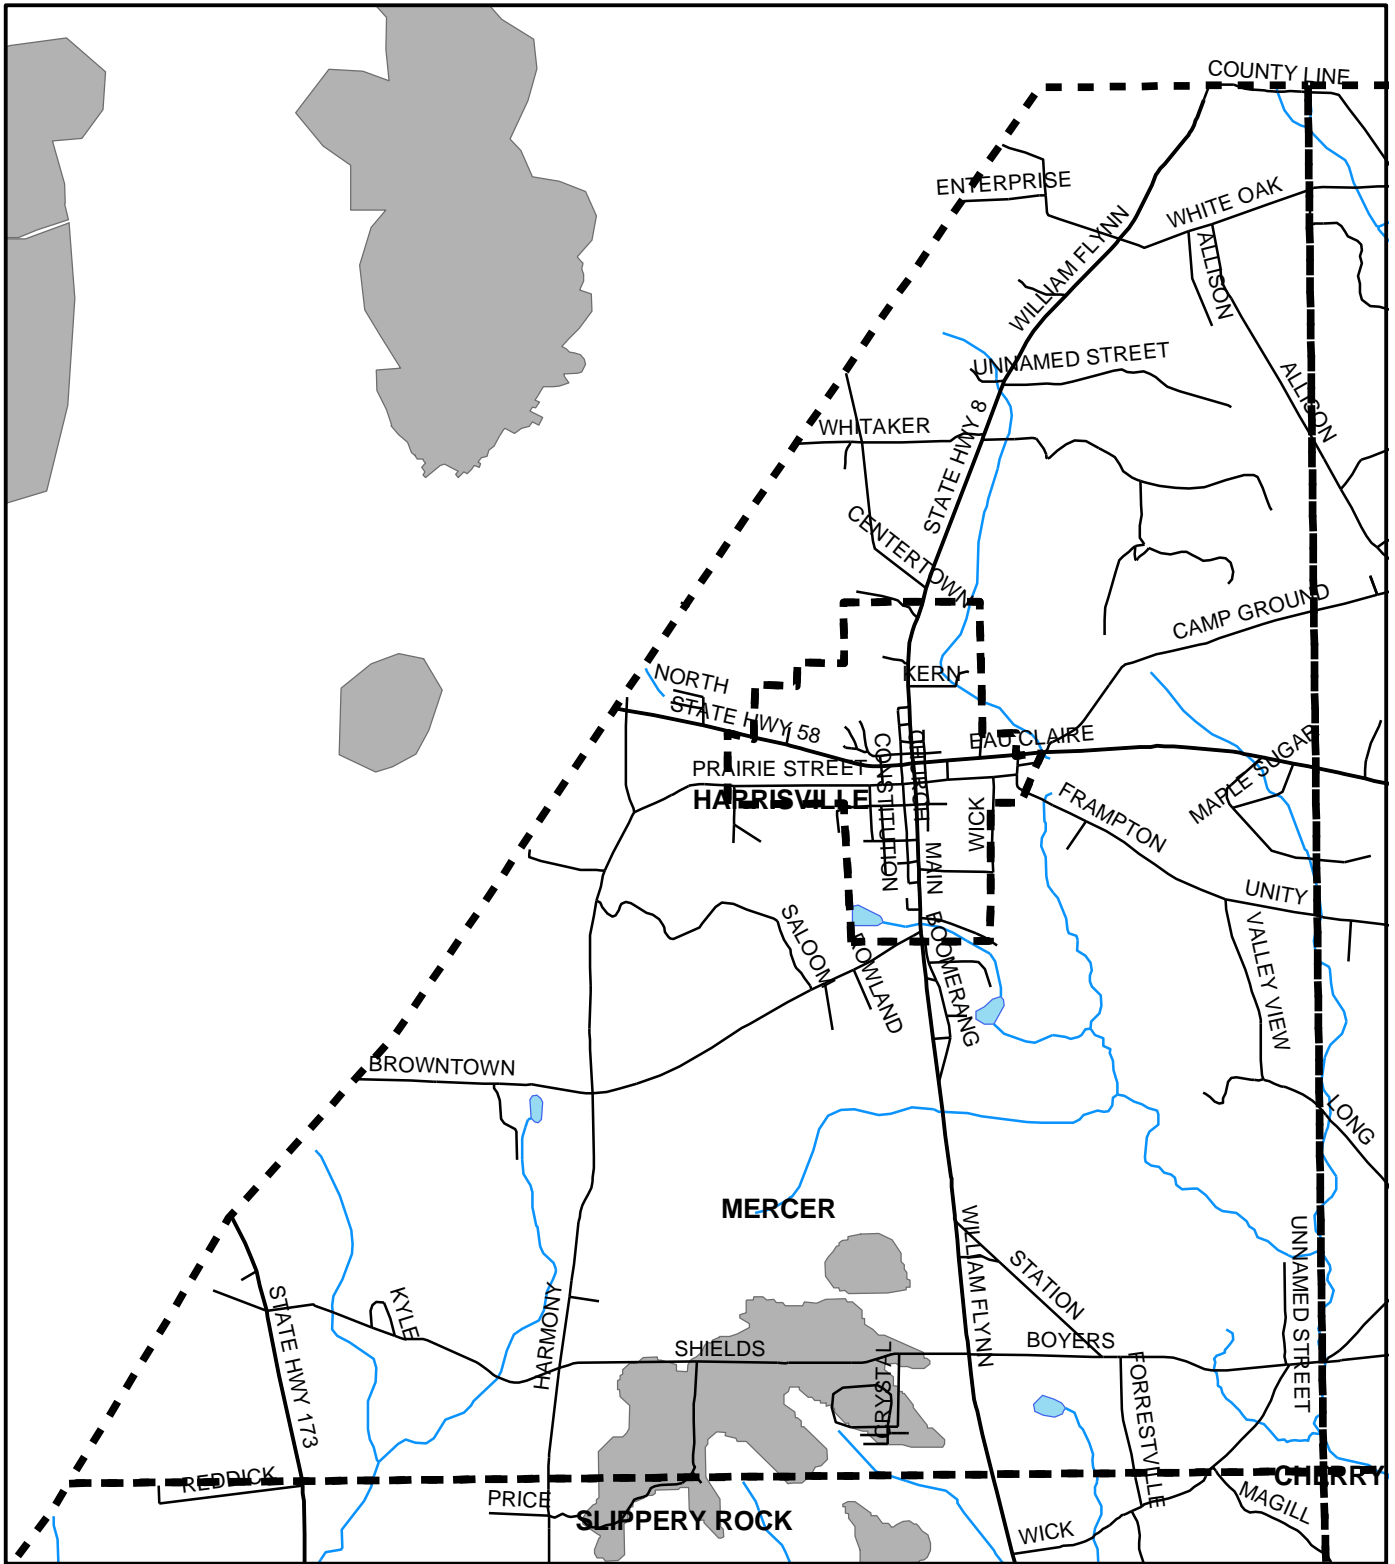

# Mercer Twp, Butler County

## Legend

-  Municipality Boundary
-  Undermined Area

This map was prepared using information considered to be the best historical data available.

The Department cannot verify the accuracy or completeness of this information.