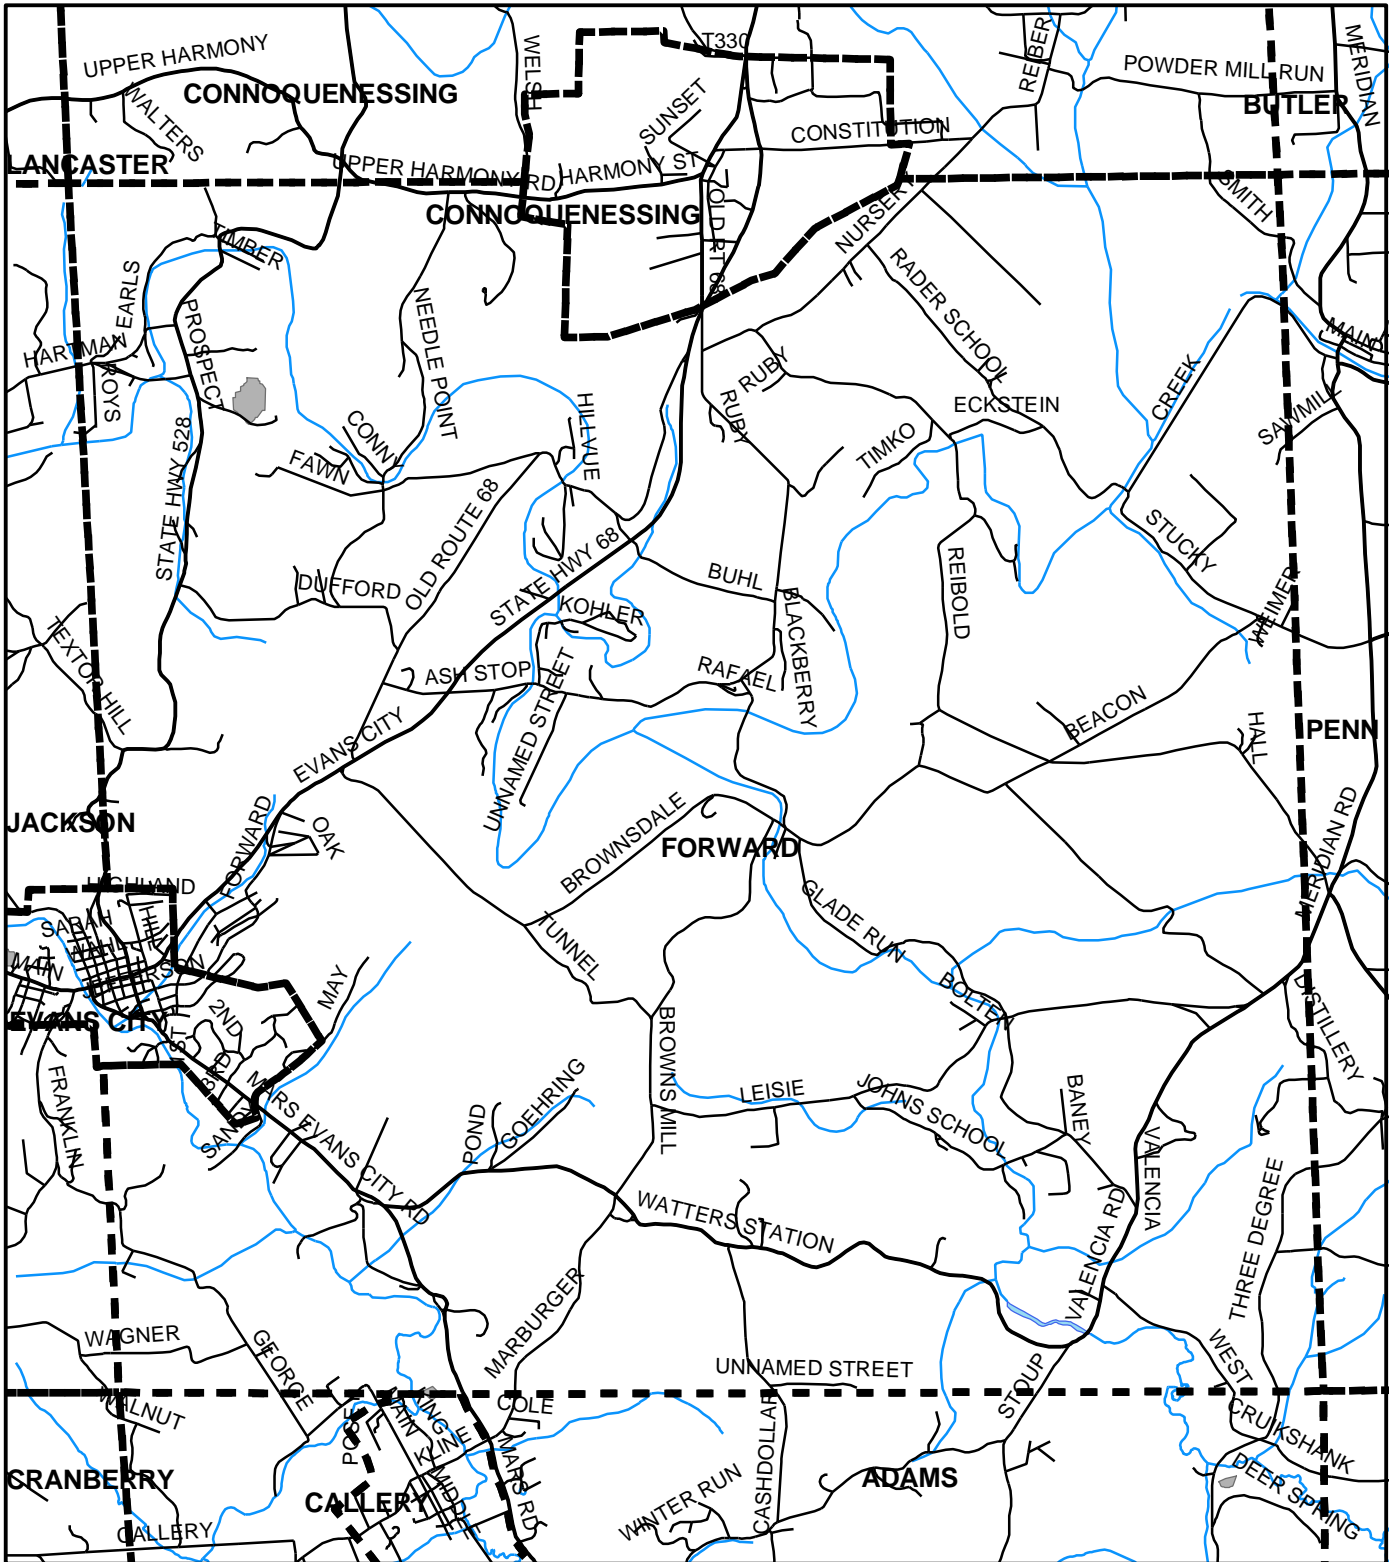

Forward Twp, Butler County

Legend

-  Municipality Boundary
-  Undermined Area

This map was prepared using information considered to be the best historical data available.

The Department cannot verify the accuracy or completeness of this information.