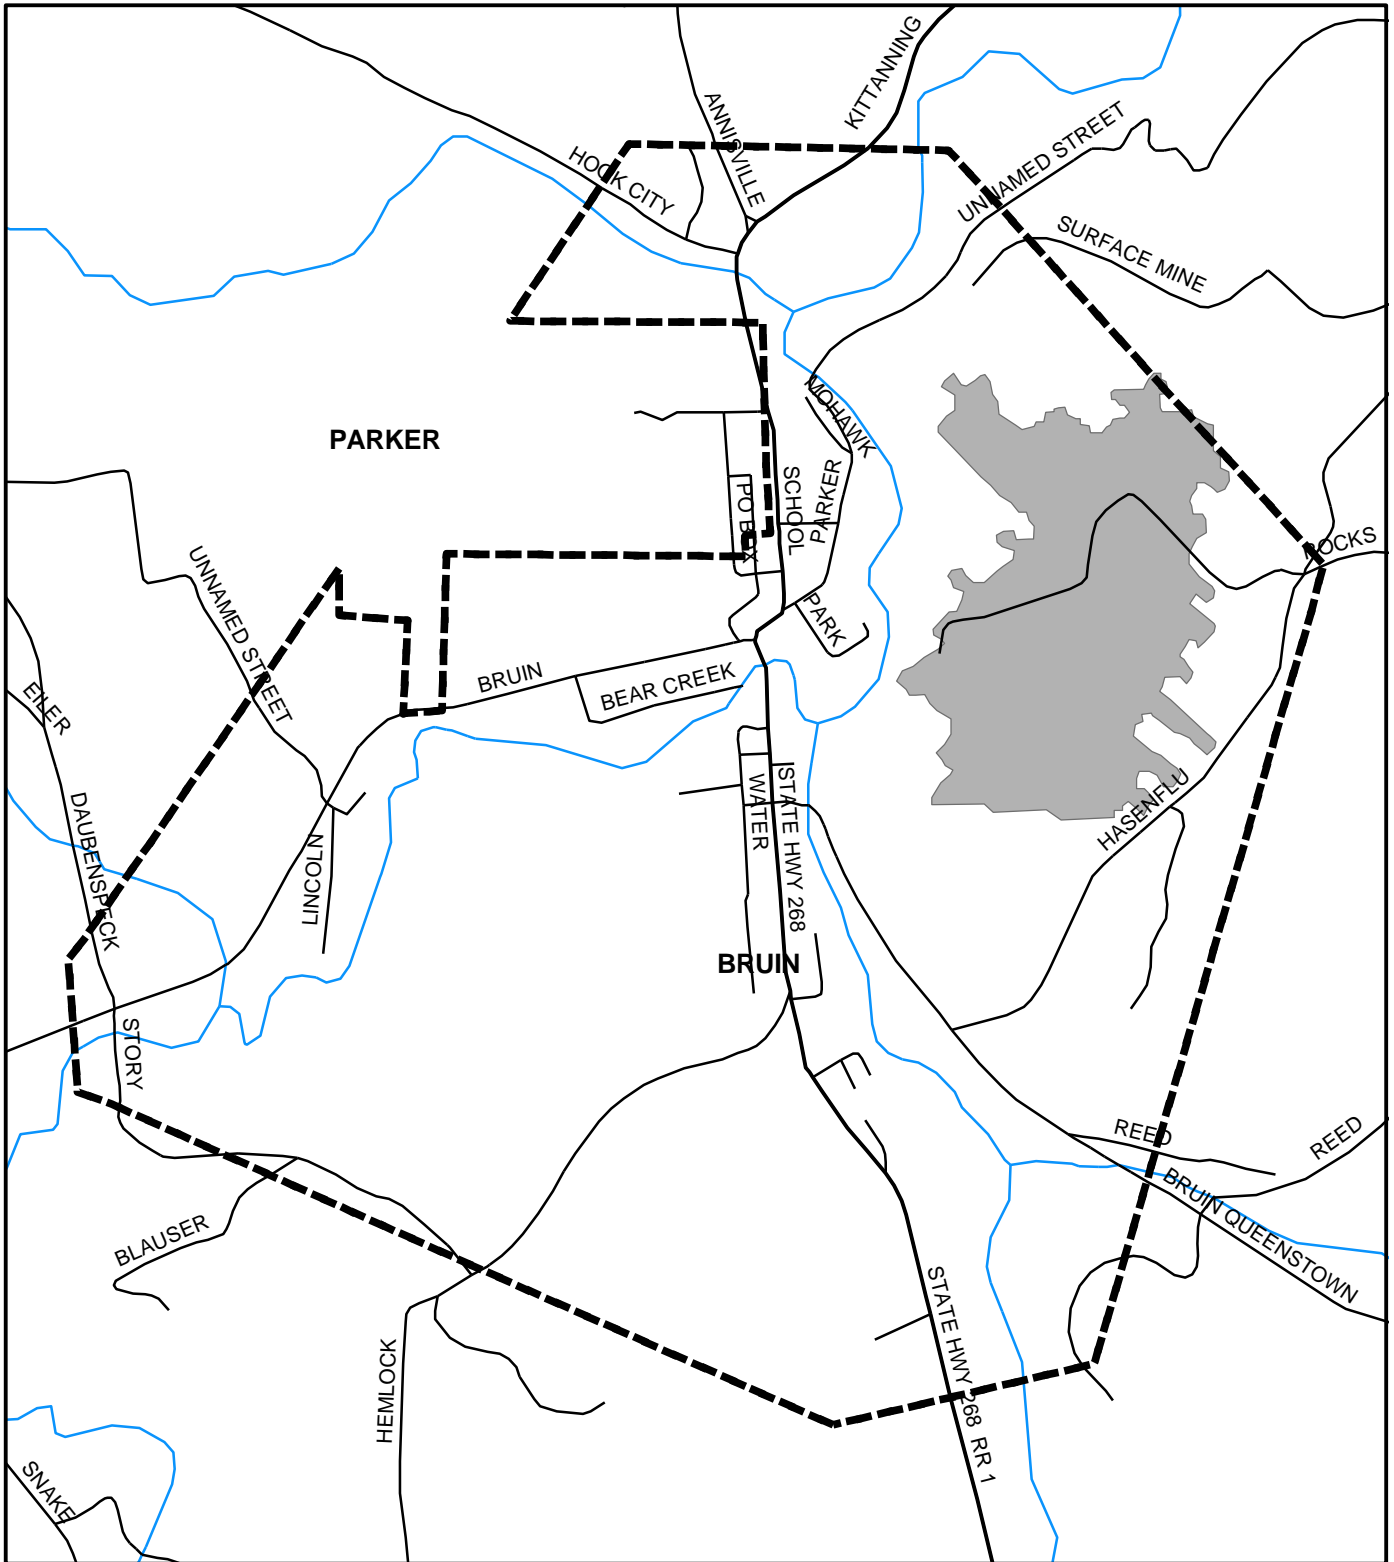

Bruin Boro, Butler County

Legend

-  Municipality Boundary
-  Undermined Area

This map was prepared using information considered to be the best historical data available.

The Department cannot verify the accuracy or completeness of this information.