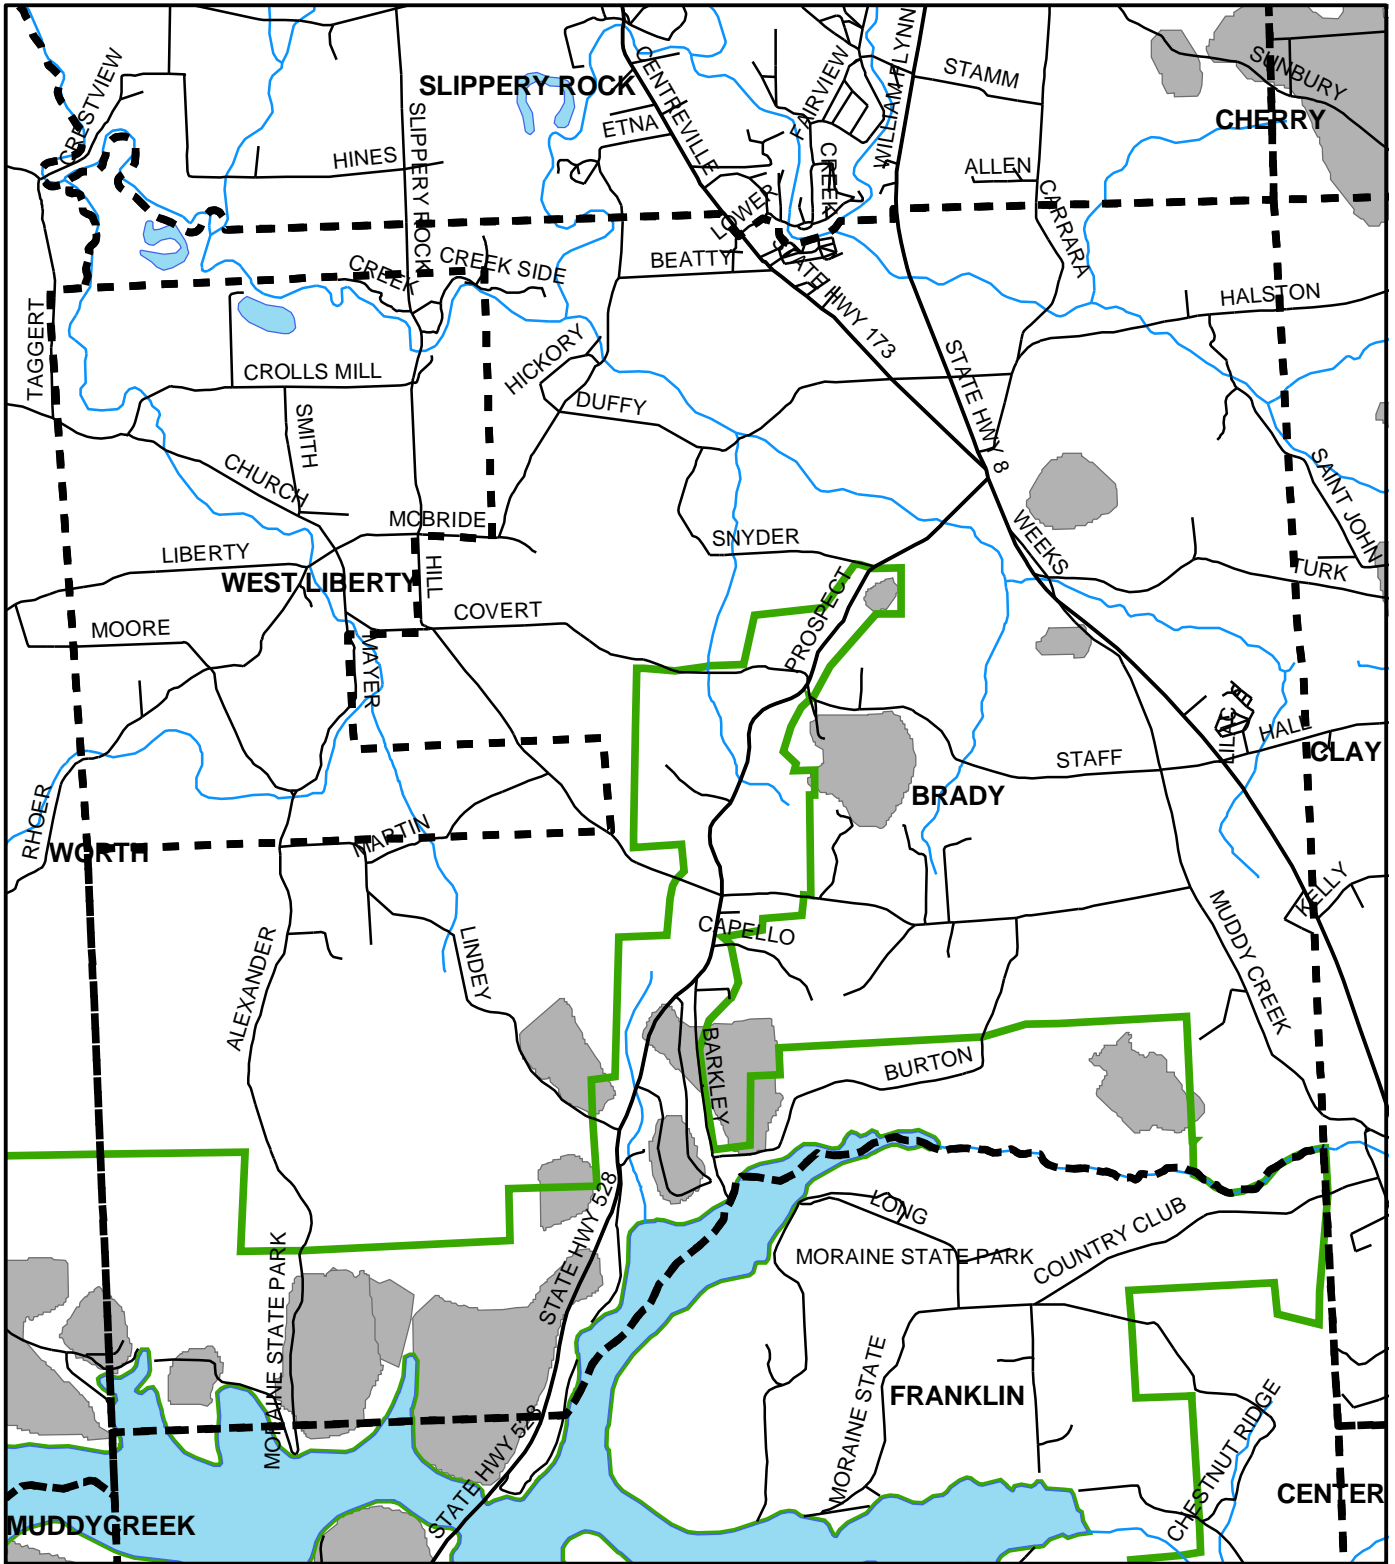

Brady Twp, Butler County

Legend

-  Municipality Boundary
-  Undermined Area

This map was prepared using information considered to be the best historical data available.

The Department cannot verify the accuracy or completeness of this information.