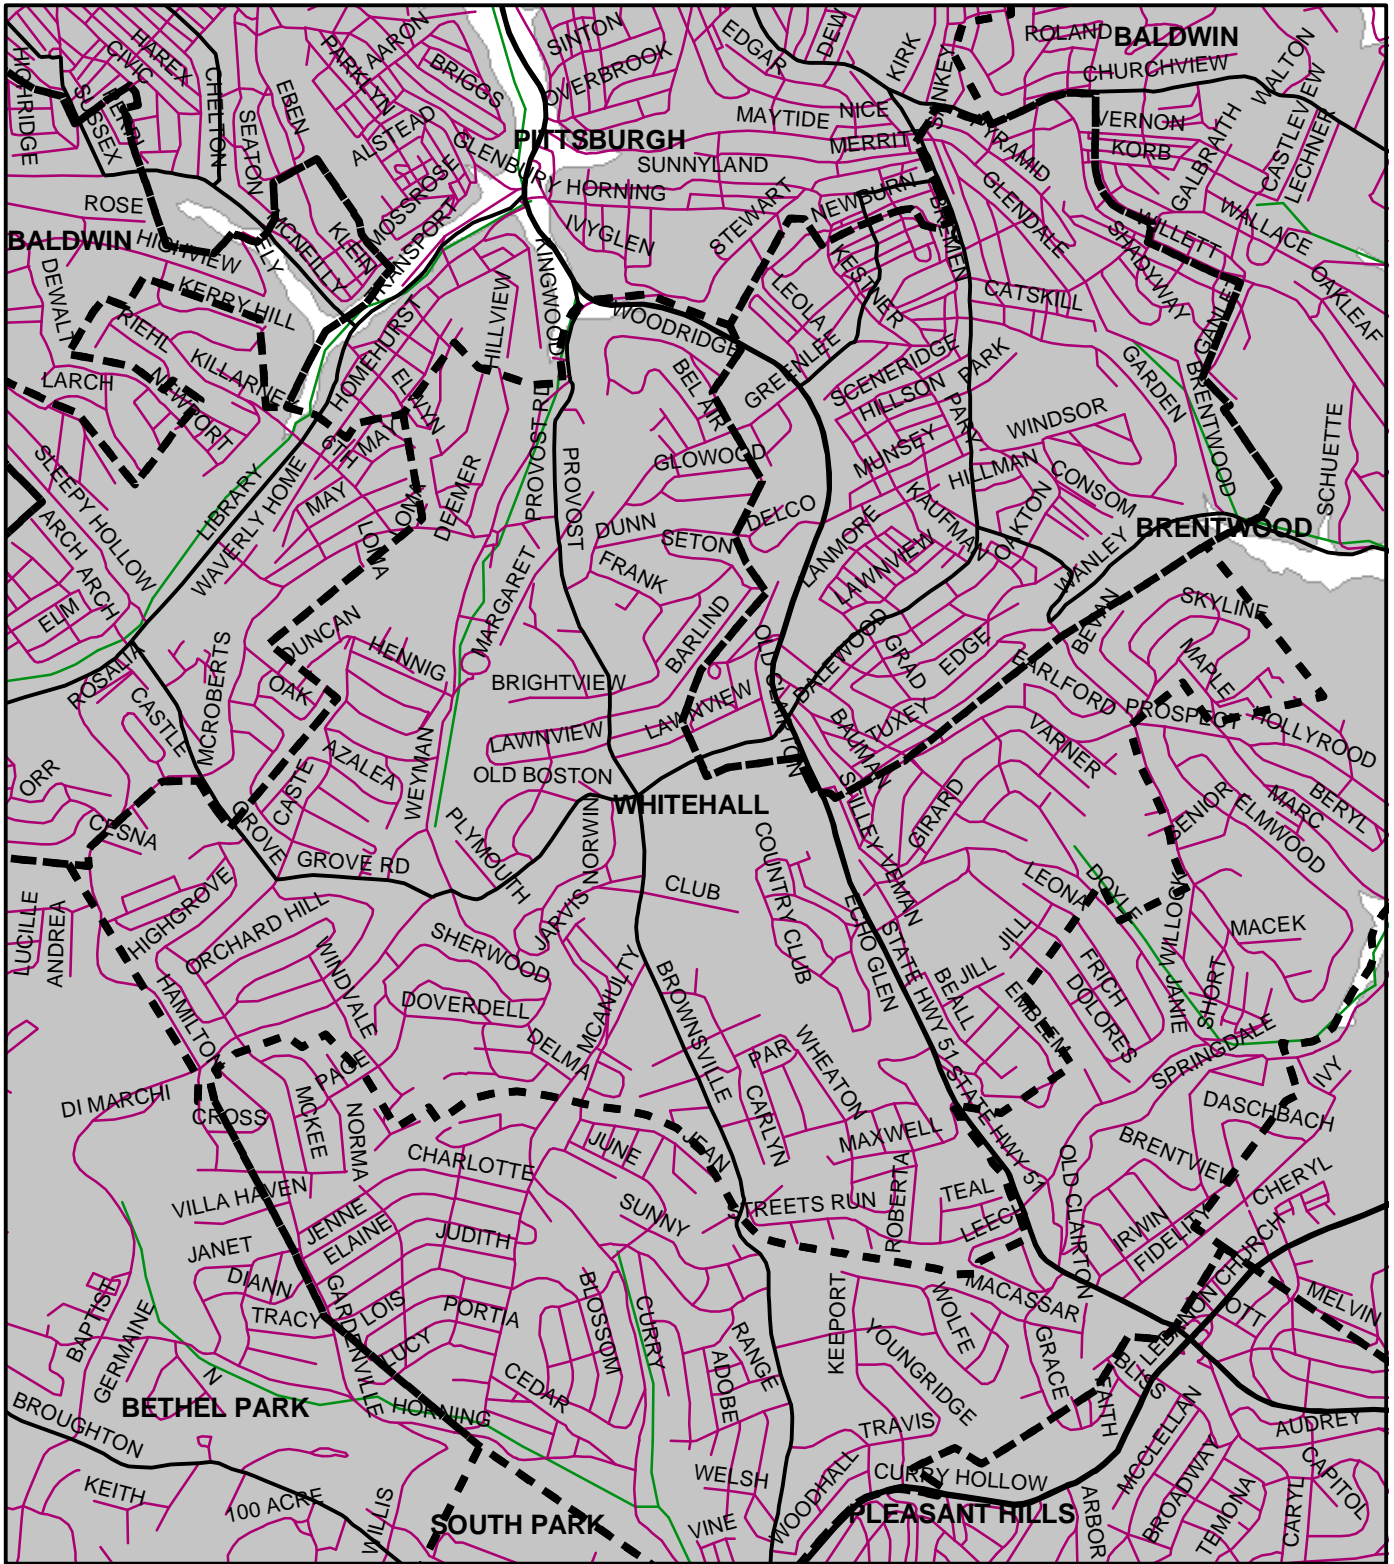

Whitehall Boro, Allegheny County

Legend

-  Municipality Boundary
-  Undermined Area

This map was prepared using information considered to be the best historical data available.

The Department cannot verify the accuracy or completeness of this information.