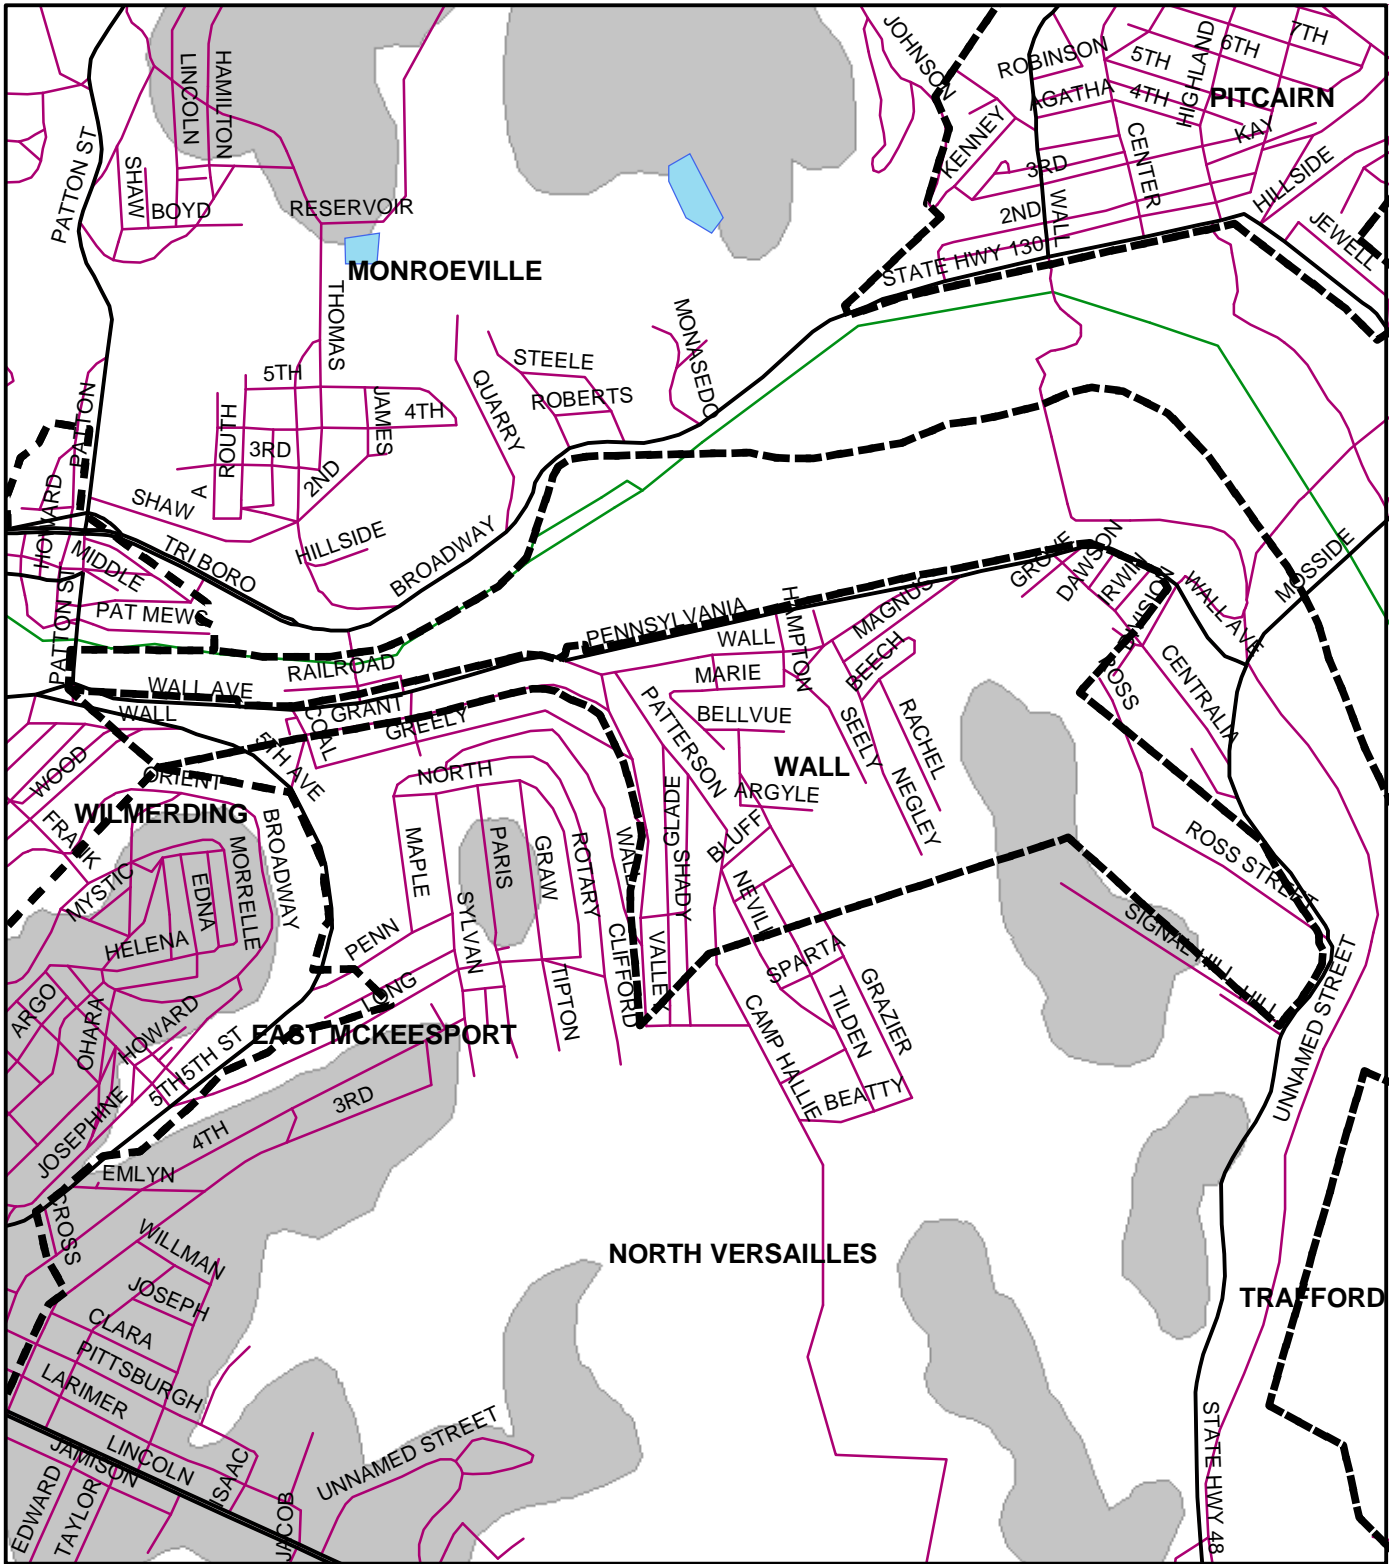

Wall Boro, Allegheny County

Legend

- Municipality Boundary
- Undermined Area

This map was prepared using information considered to be the best historical data available.

The Department cannot verify the accuracy or completeness of this information.