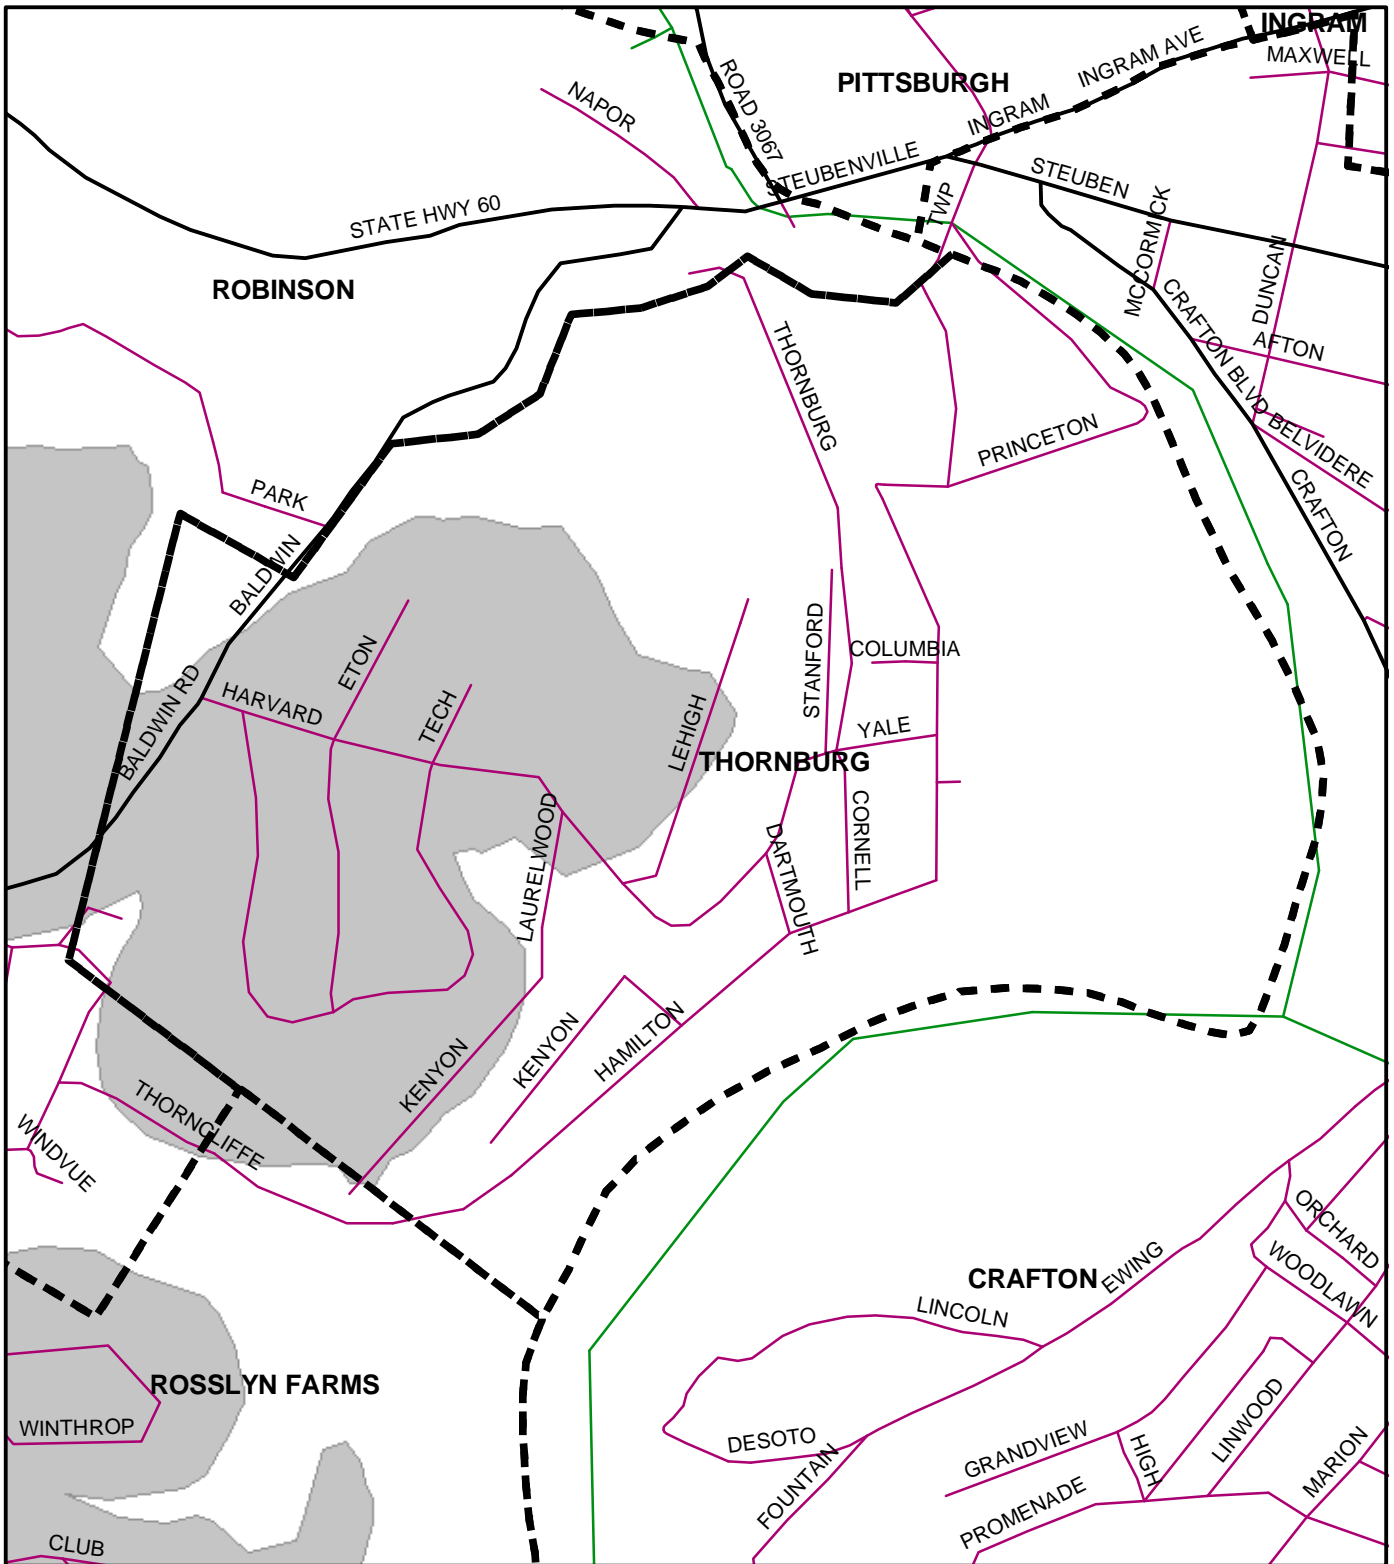

# Thornburg Boro, Allegheny County

**Legend**

- Municipality Boundary
- Undermined Area

This map was prepared using information considered to be the best historical data available.

The Department cannot verify the accuracy or completeness of this information.