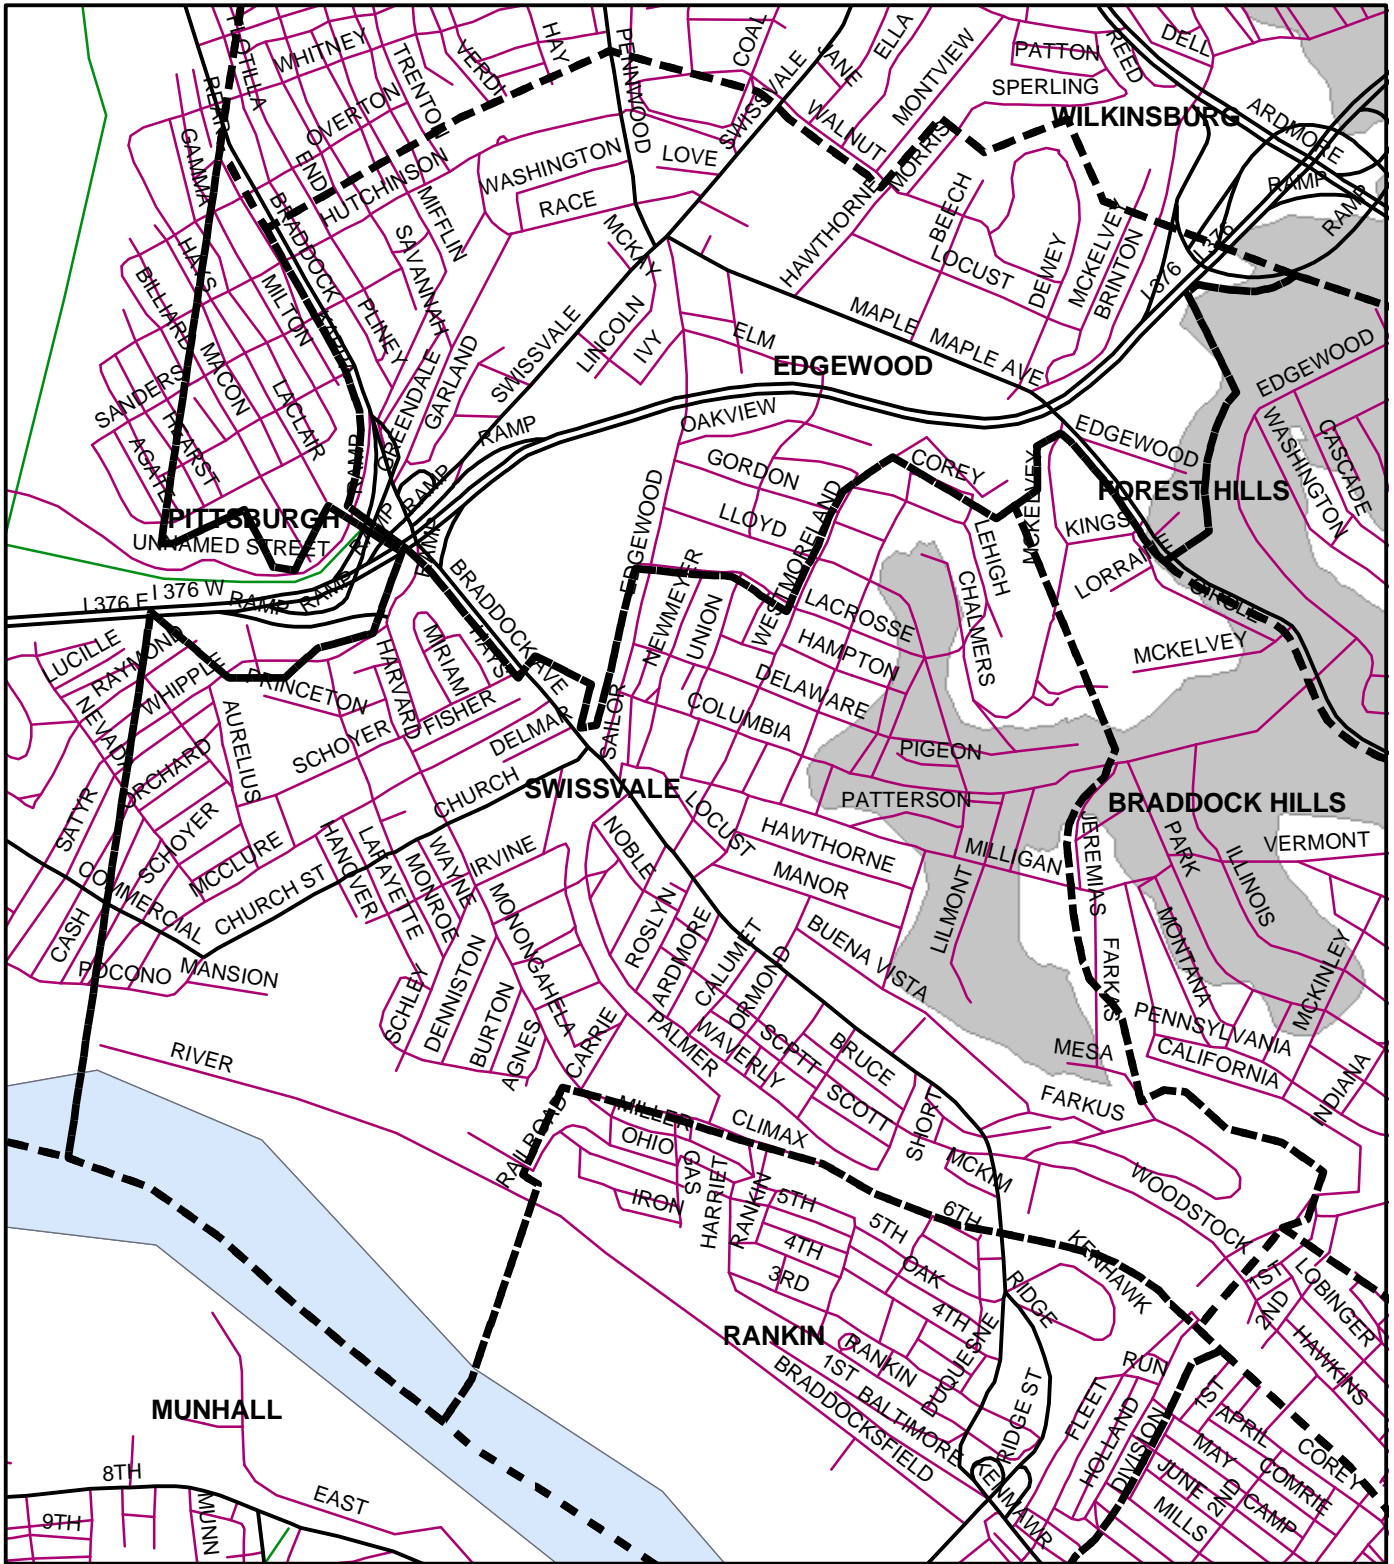

Swissvale Boro, Allegheny County

Legend

-  Municipality Boundary
-  Undermined Area

This map was prepared using information considered to be the best historical data available.

The Department cannot verify the accuracy or completeness of this information.