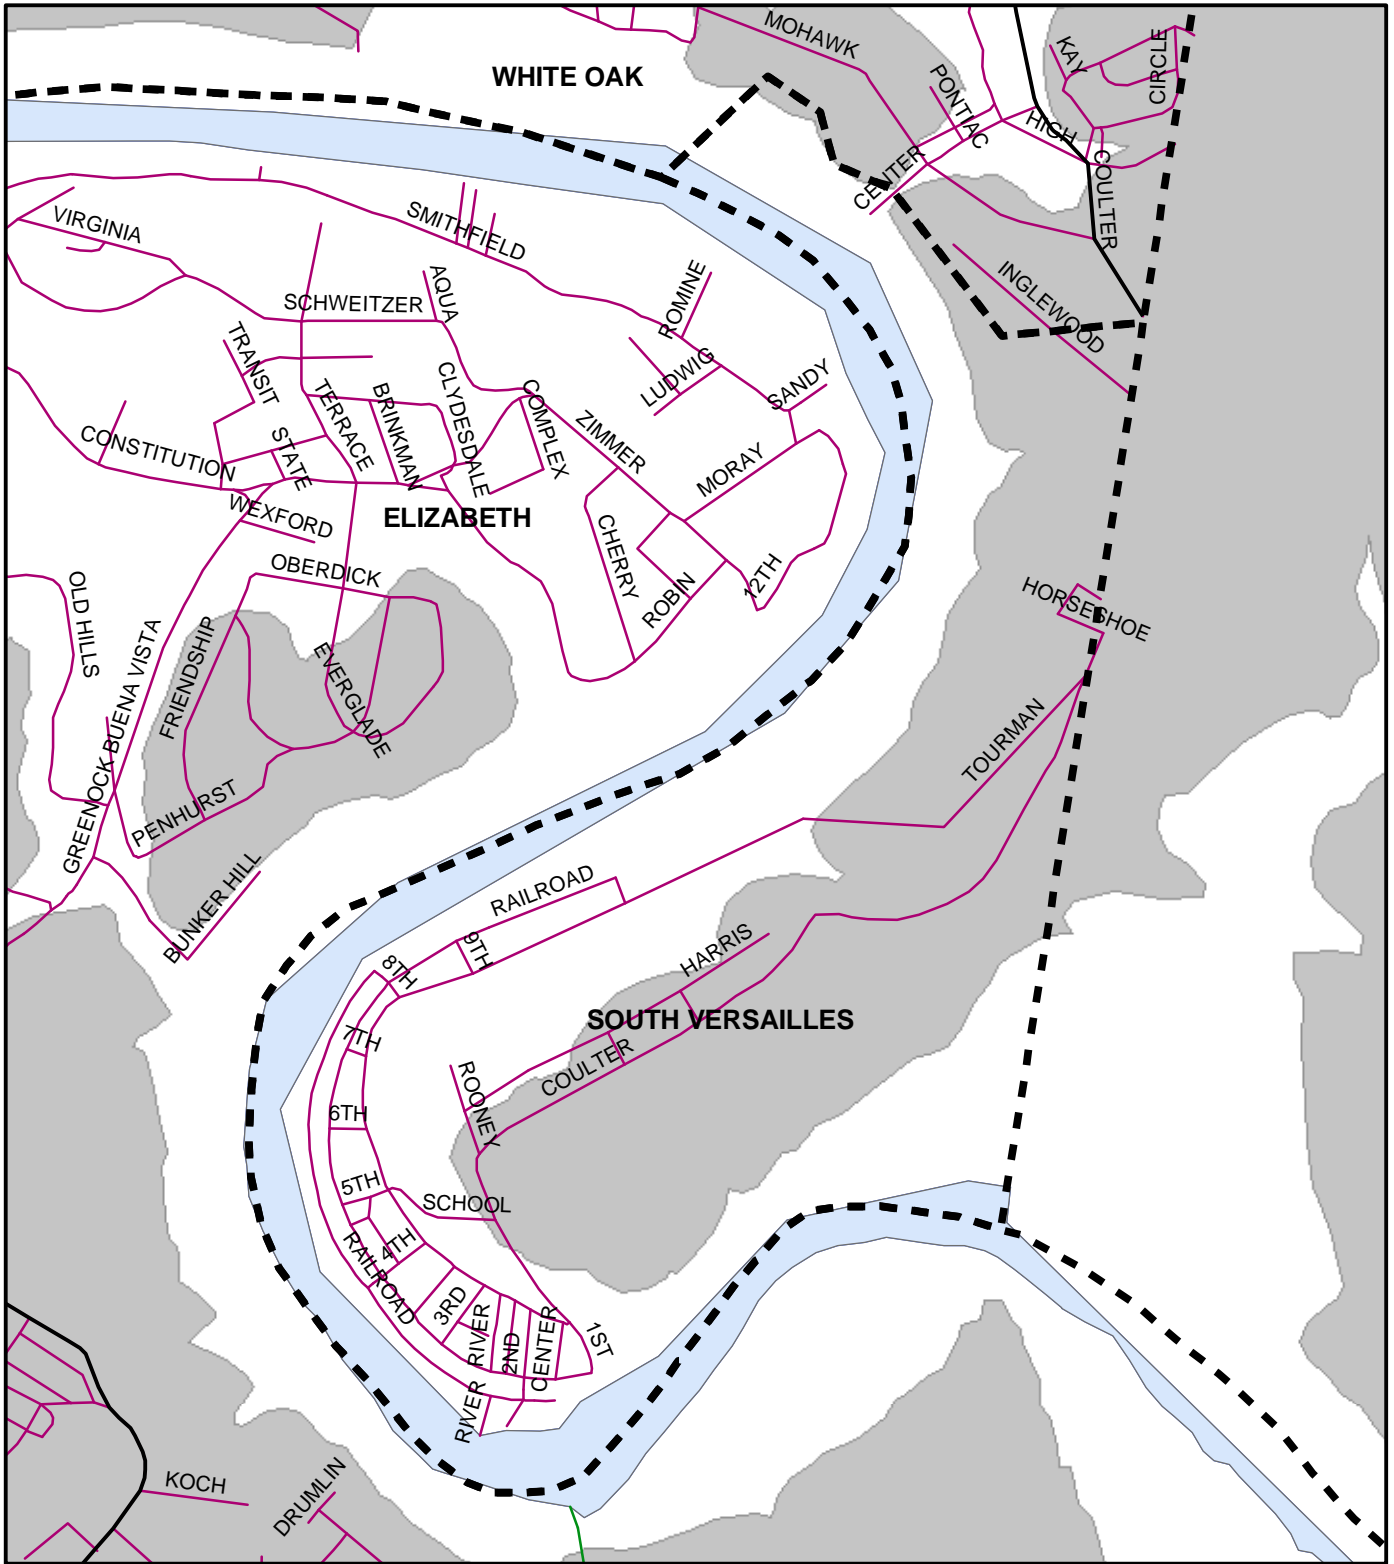

South Versailles Twp, Allegheny County

Legend

-  Municipality Boundary
-  Undermined Area

This map was prepared using information considered to be the best historical data available.

The Department cannot verify the accuracy or completeness of this information.