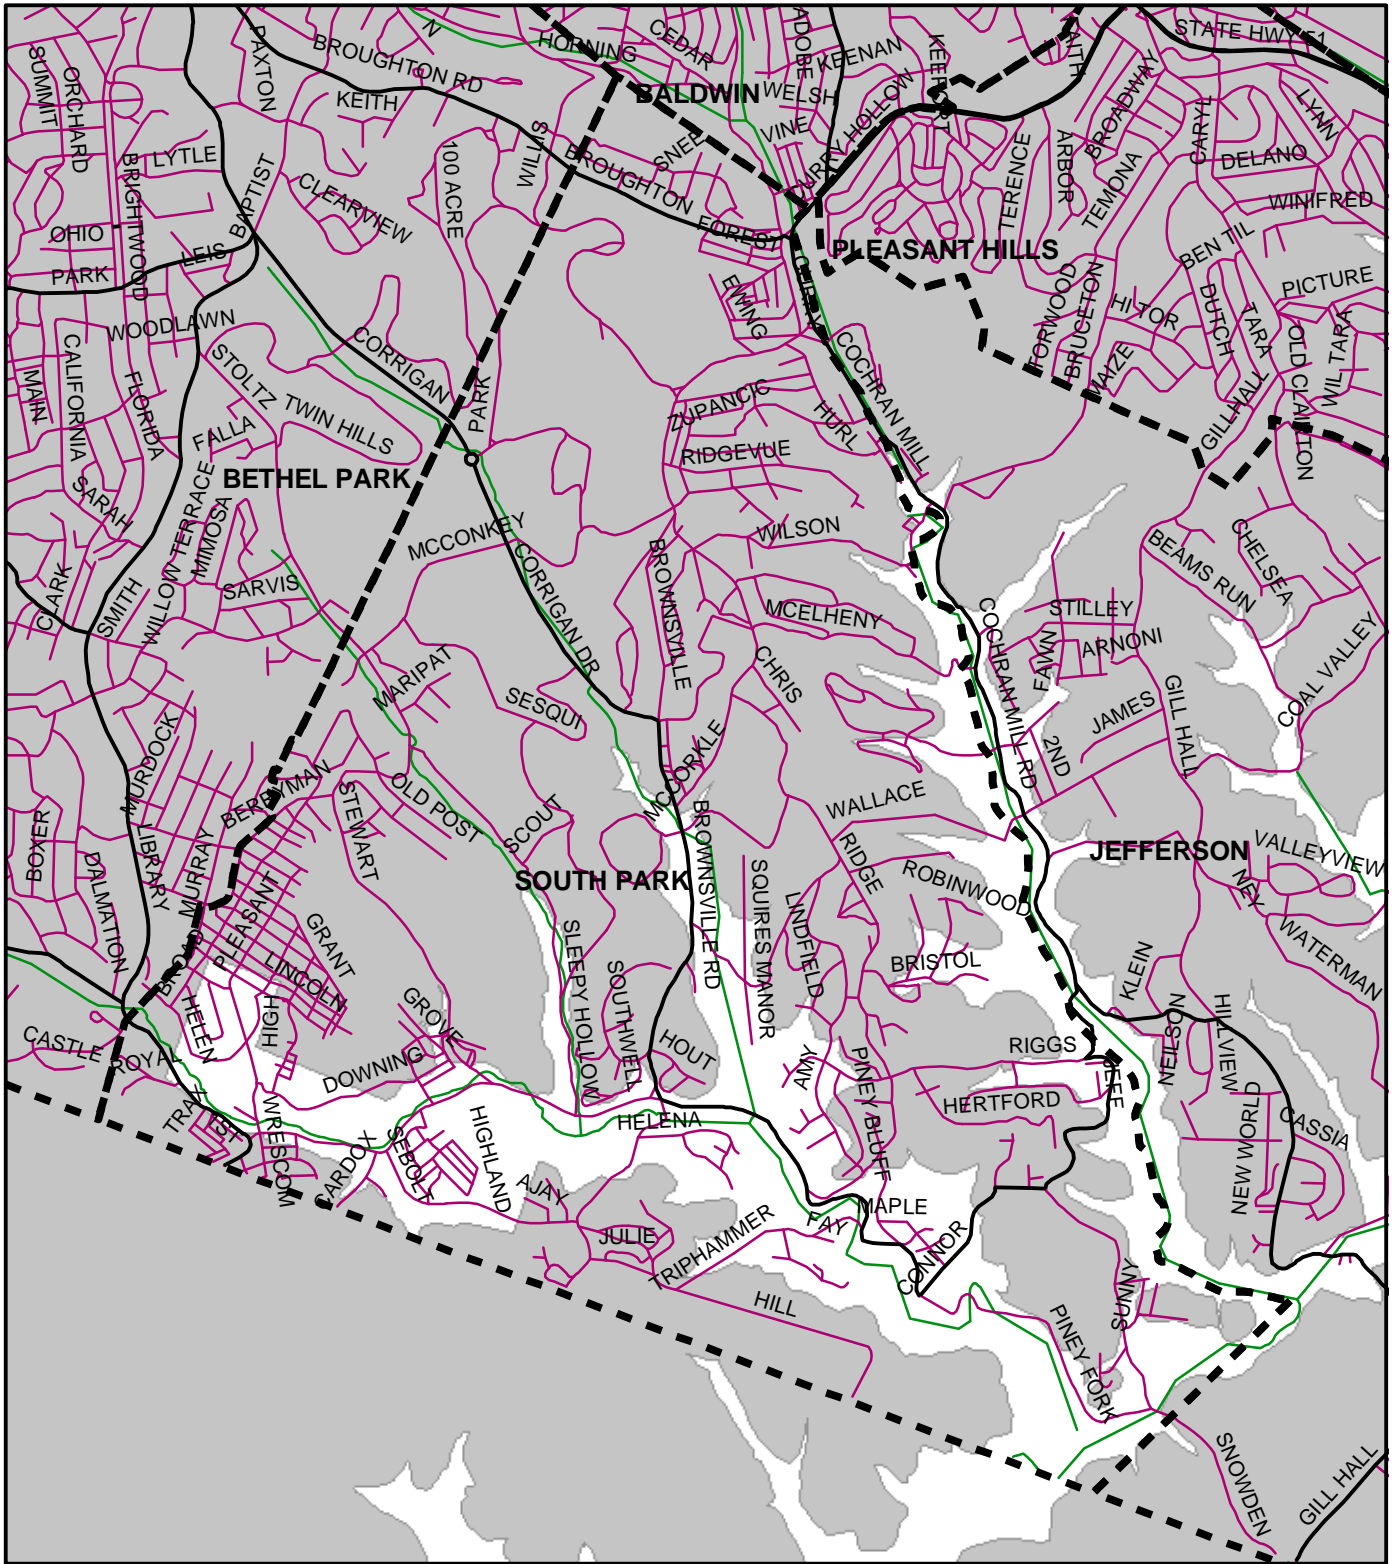

South Park Twp, Allegheny County

Legend

-  Municipality Boundary
-  Undermined Area

This map was prepared using information considered to be the best historical data available.

The Department cannot verify the accuracy or completeness of this information.