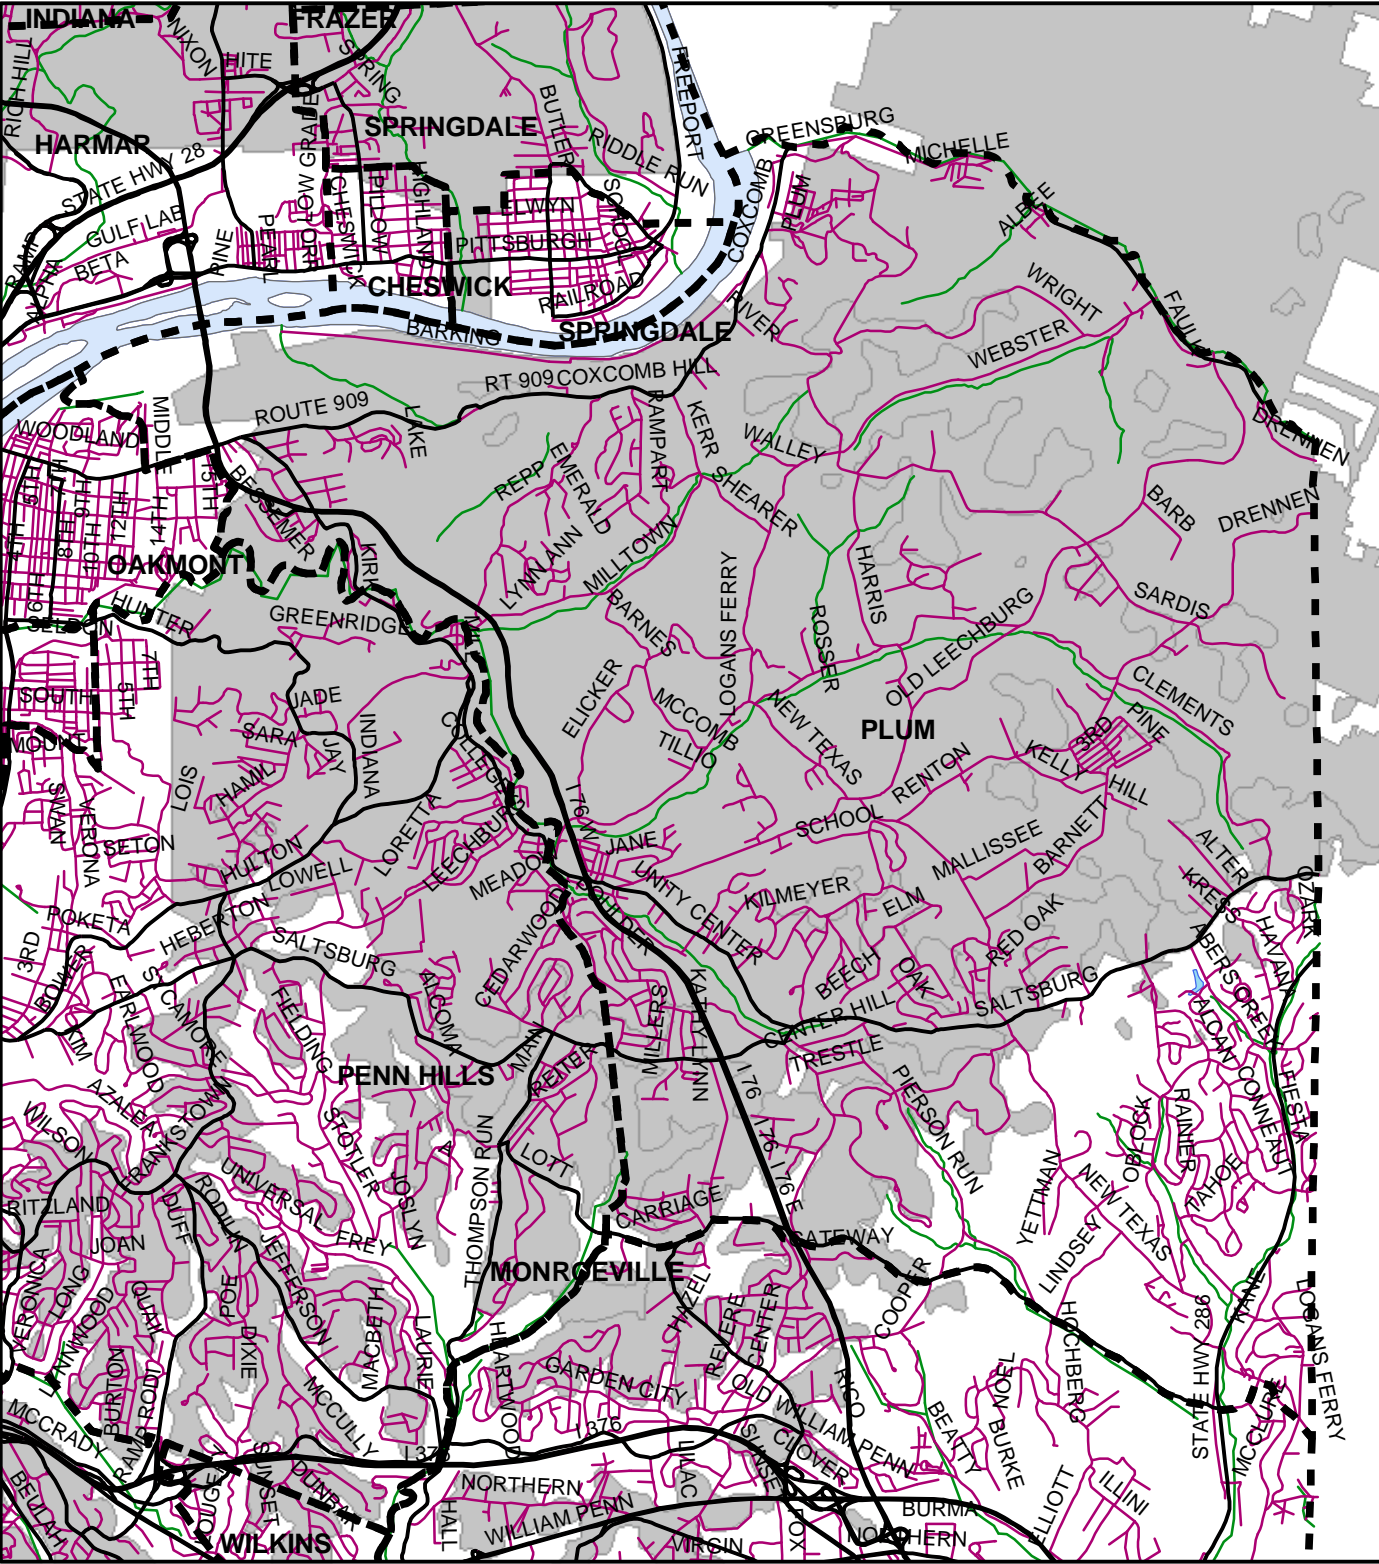

Plum Boro, Allegheny County

Legend

- Municipality Boundary
- Undermined Area

This map was prepared using information considered to be the best historical data available.

The Department cannot verify the accuracy or completeness of this information.