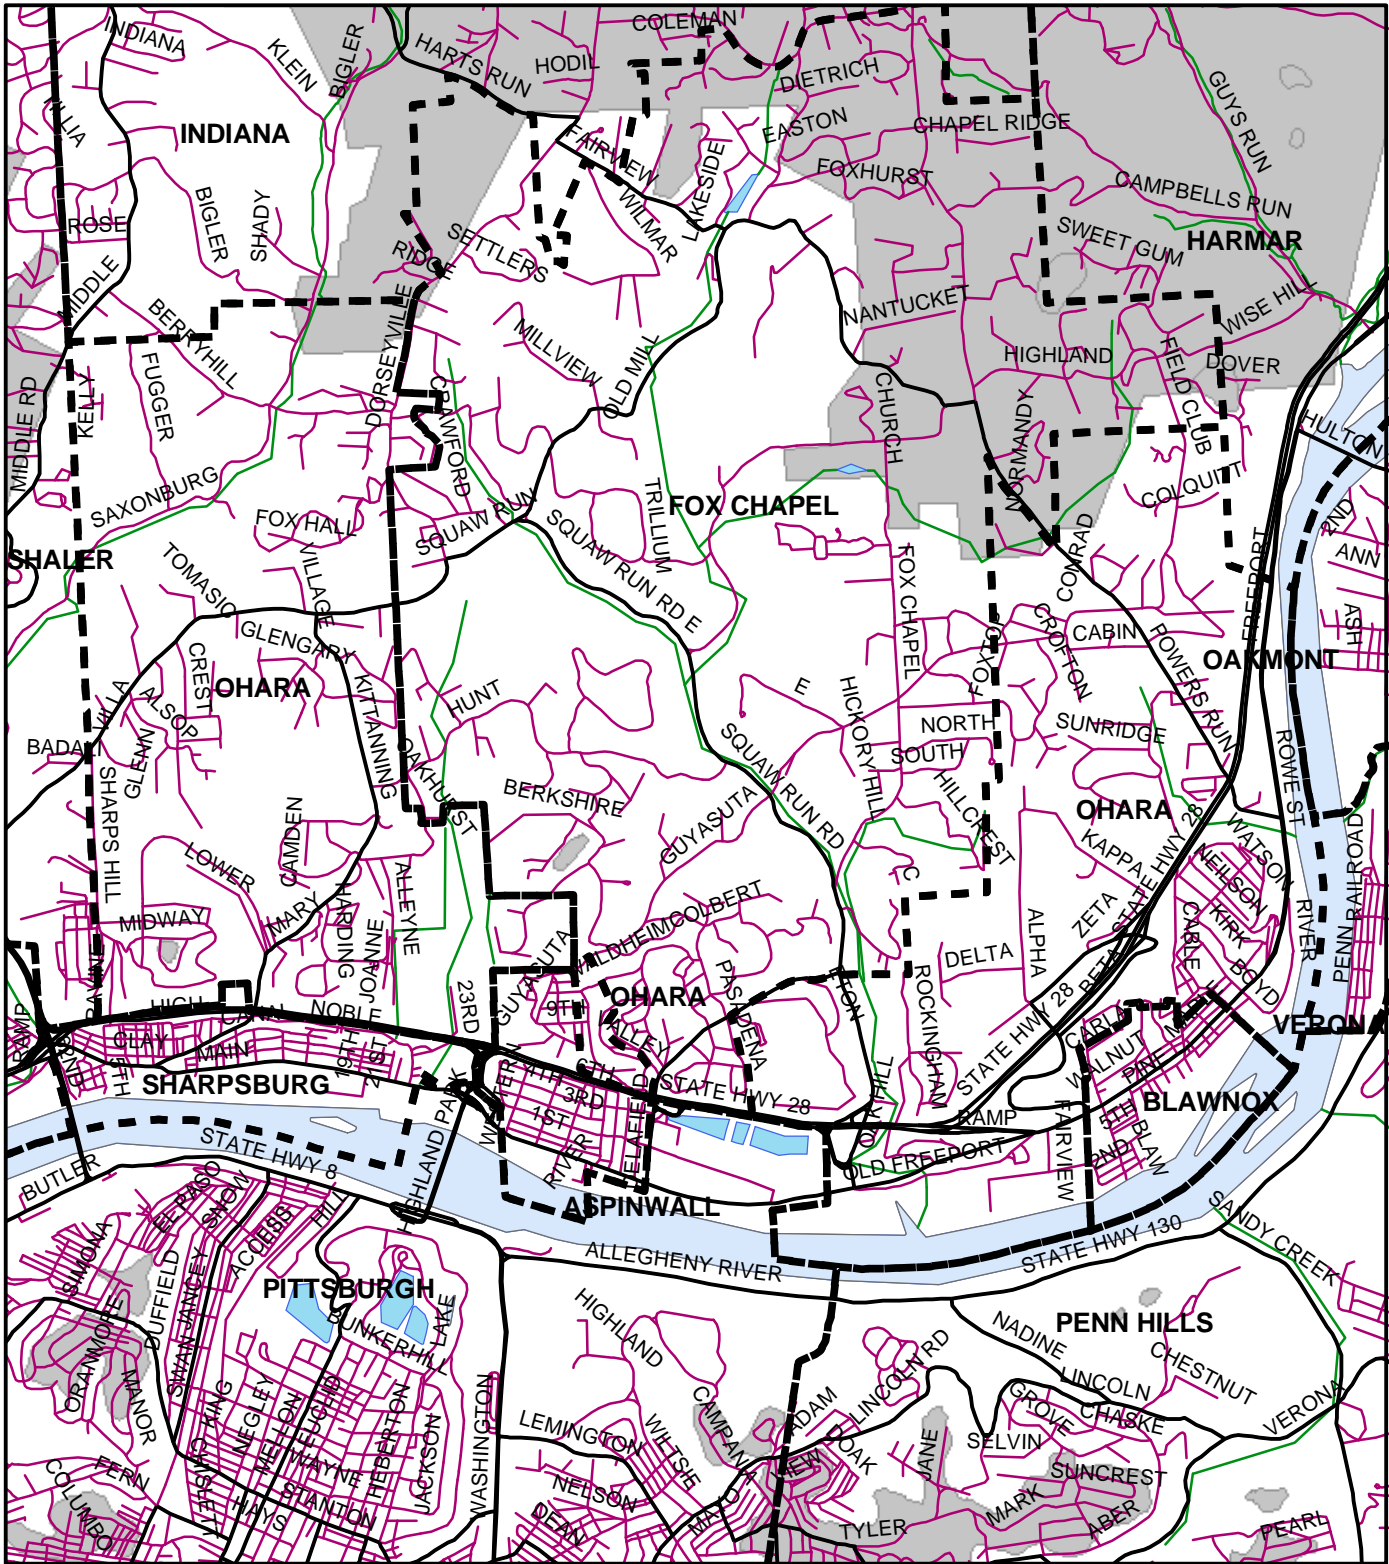

# Ohara Twp, Allegheny County

**Legend**

- Municipality Boundary
- Undermined Area

This map was prepared using information considered to be the best historical data available.

The Department cannot verify the accuracy or completeness of this information.