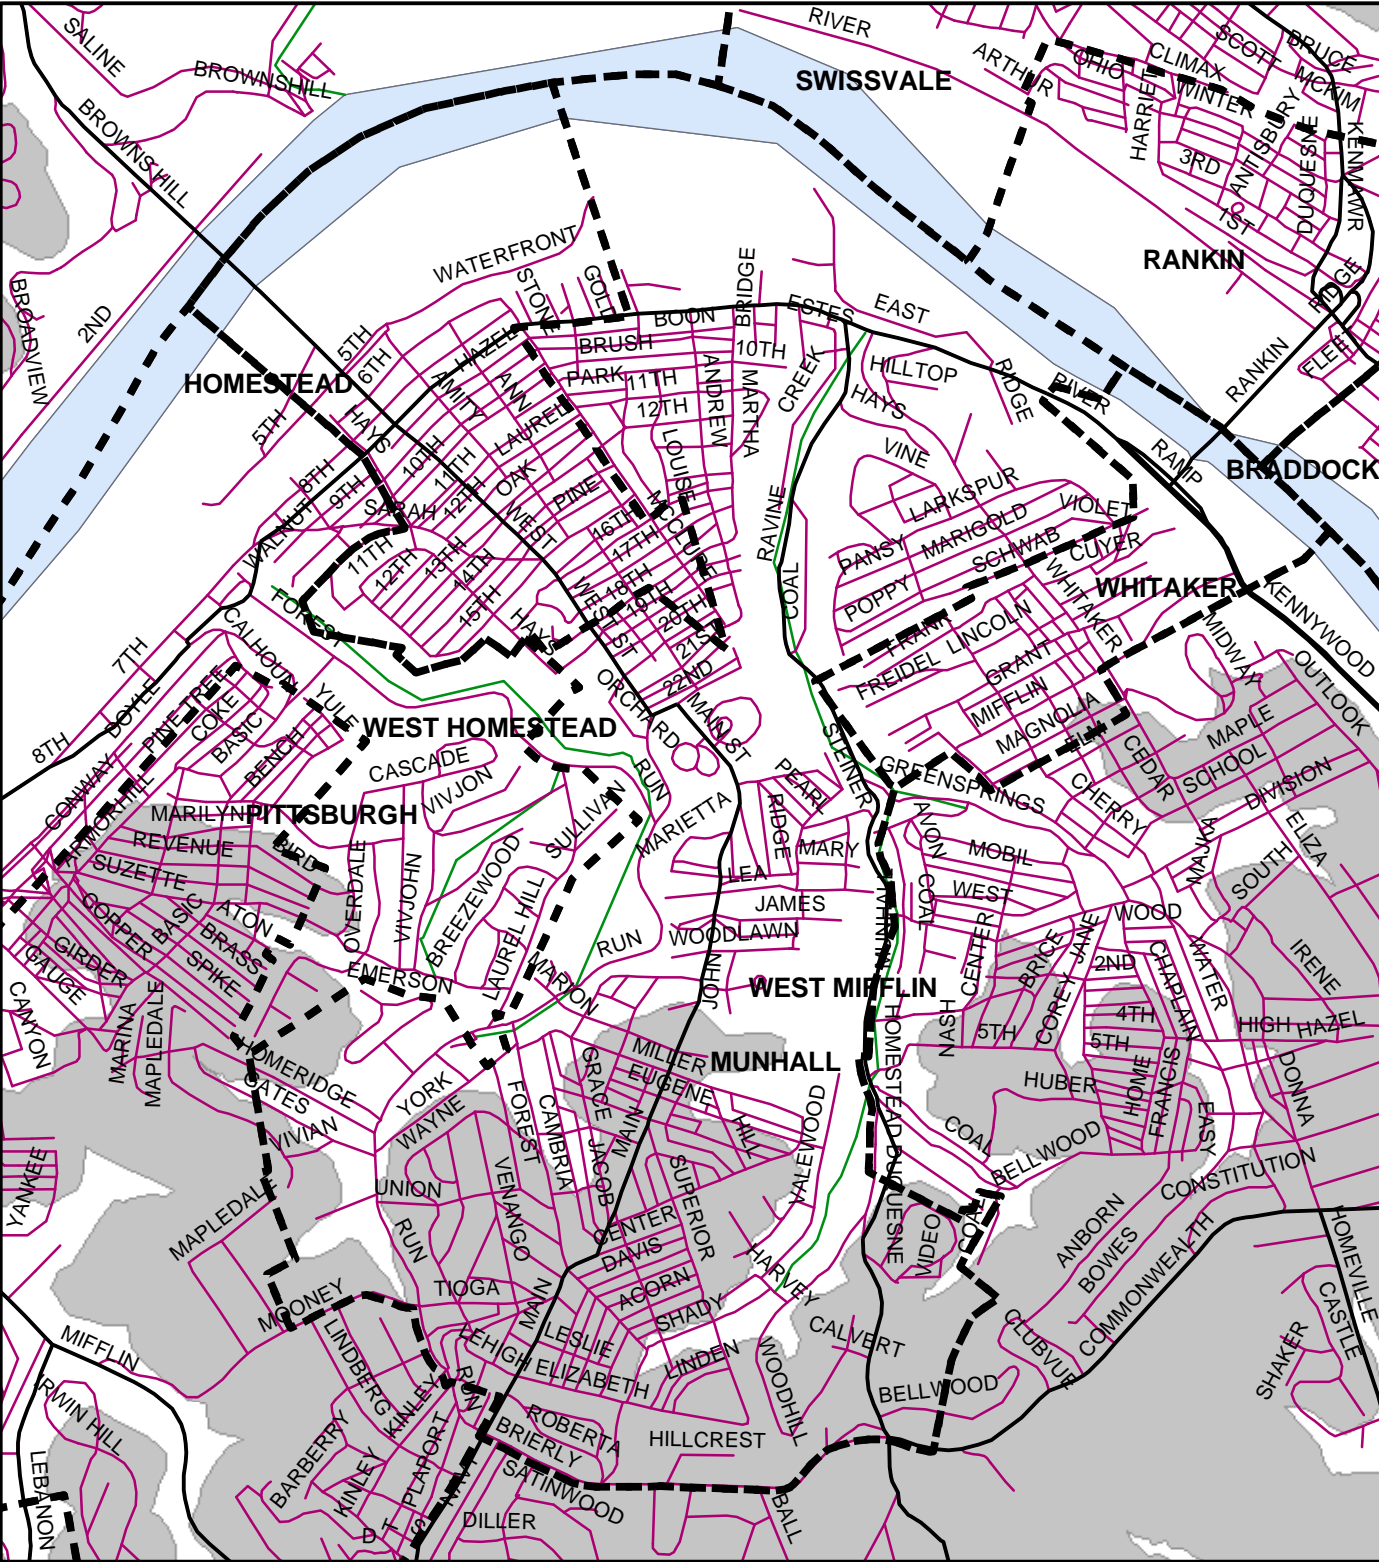

Munhall Boro, Allegheny County

Legend

- Municipality Boundary
- Undermined Area

This map was prepared using information considered to be the best historical data available.

The Department cannot verify the accuracy or completeness of this information.