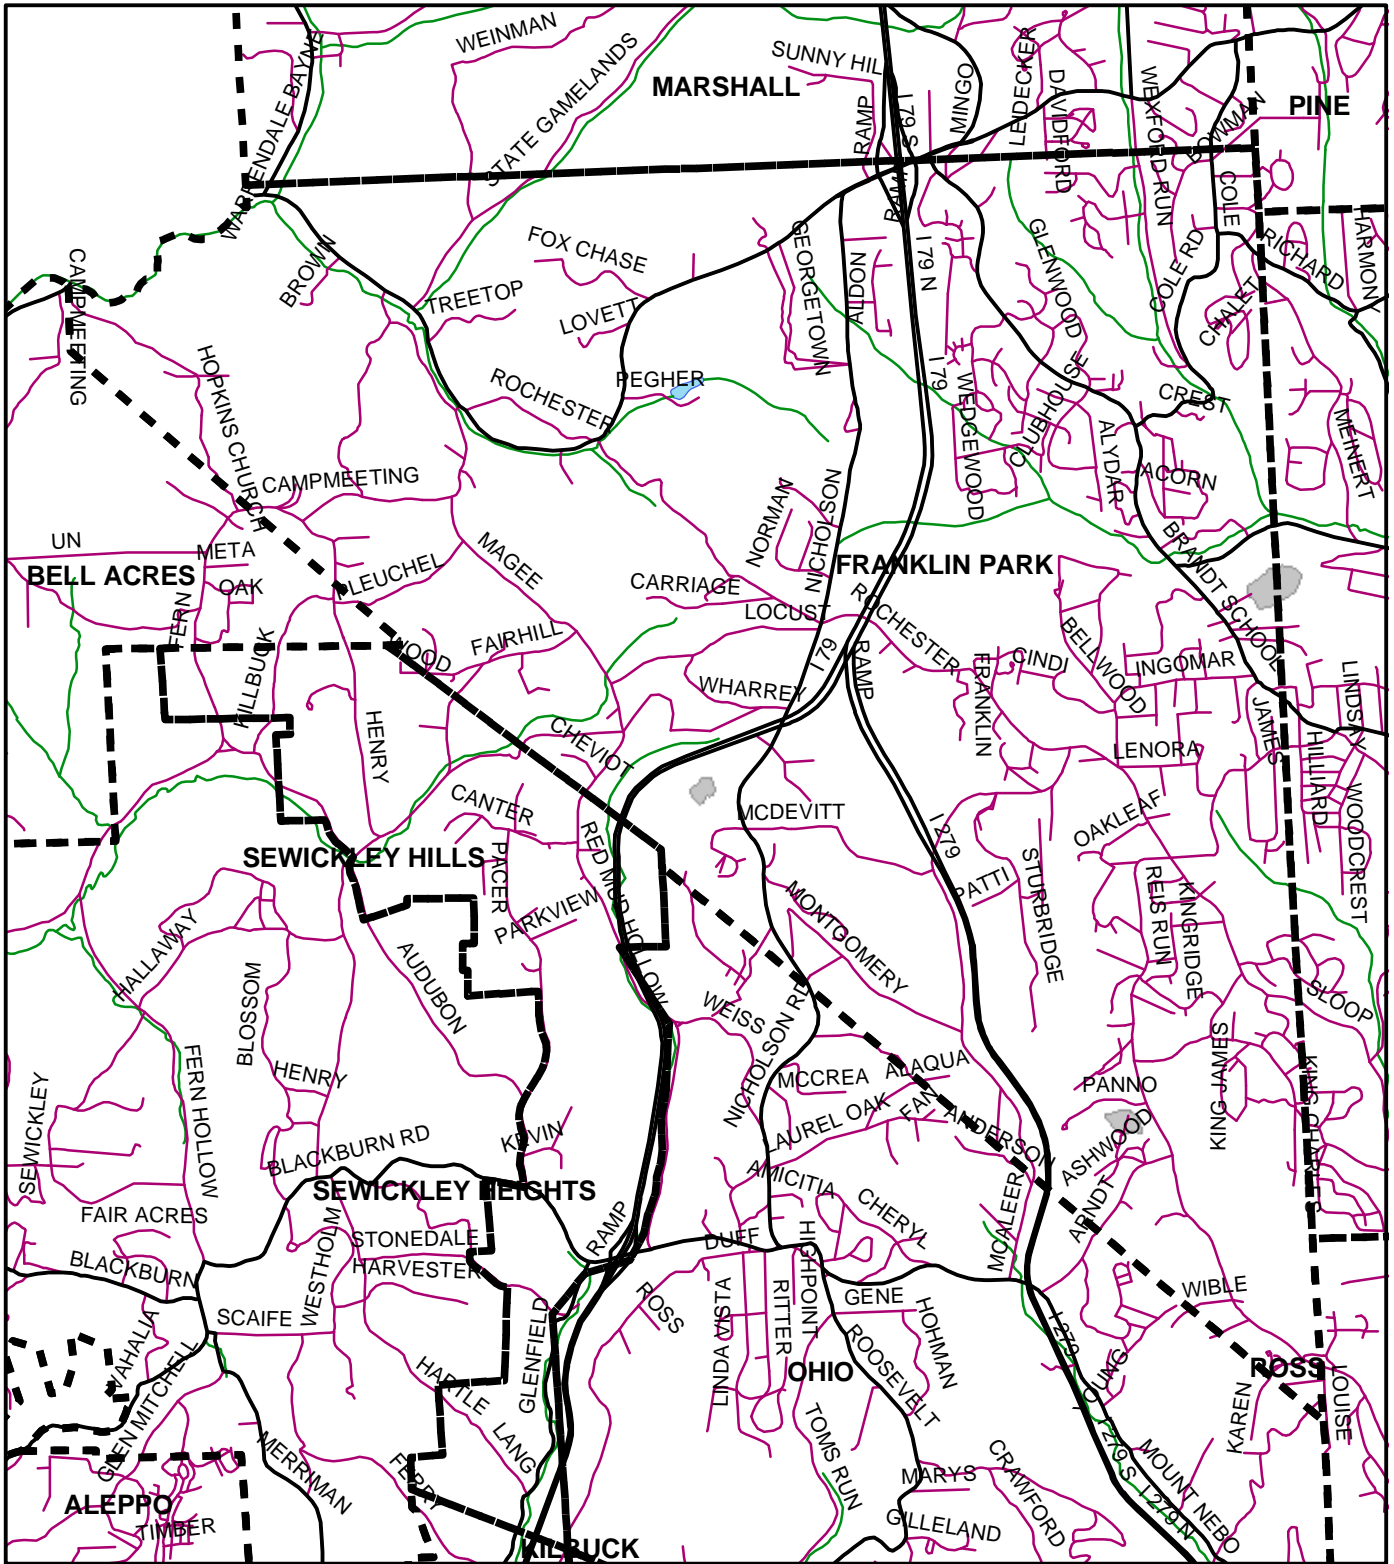

Franklin Park Boro, Allegheny County

Legend

-  Municipality Boundary
-  Undermined Area

This map was prepared using information considered to be the best historical data available.

The Department cannot verify the accuracy or completeness of this information.