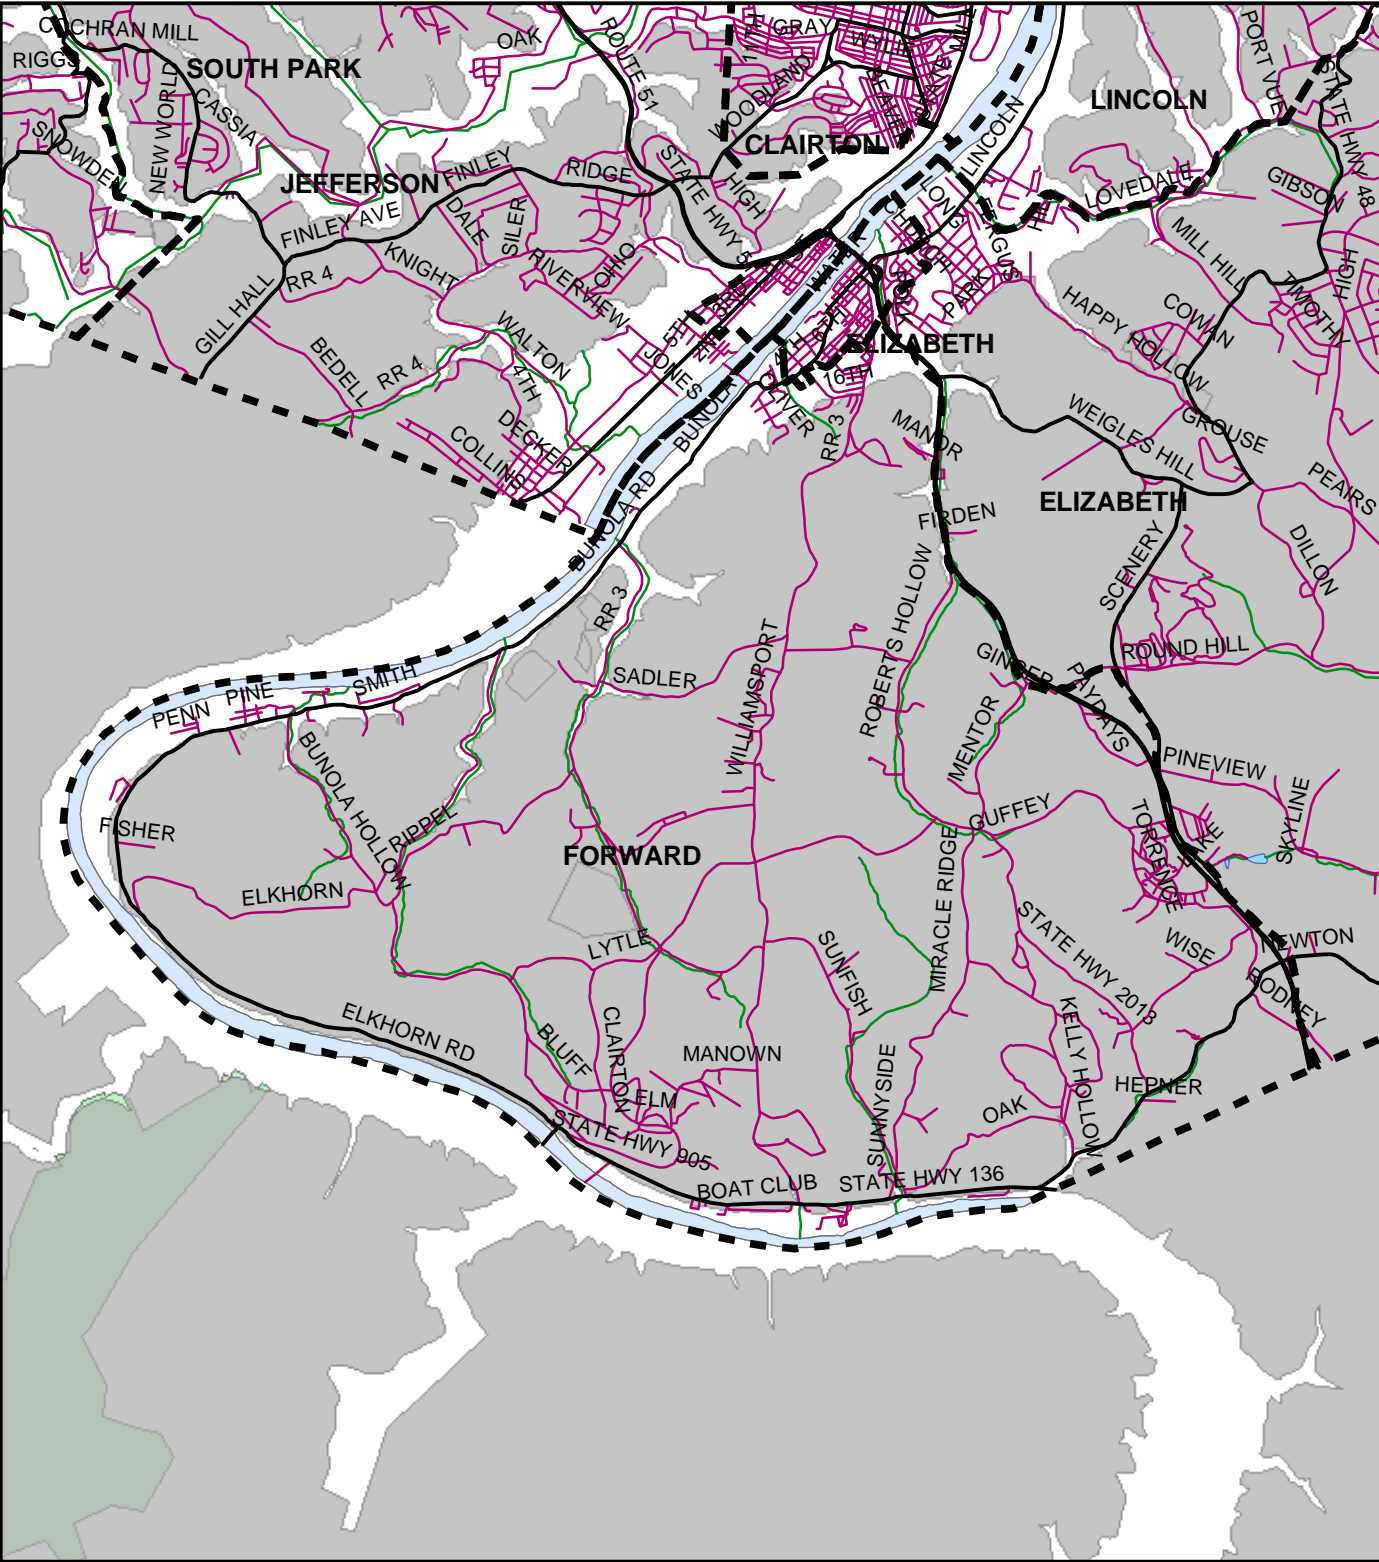

Forward Twp, Allegheny County

Legend

- Municipality Boundary
- Undermined Area

This map was prepared using information considered to be the best historical data available.

The Department cannot verify the accuracy or completeness of this information.