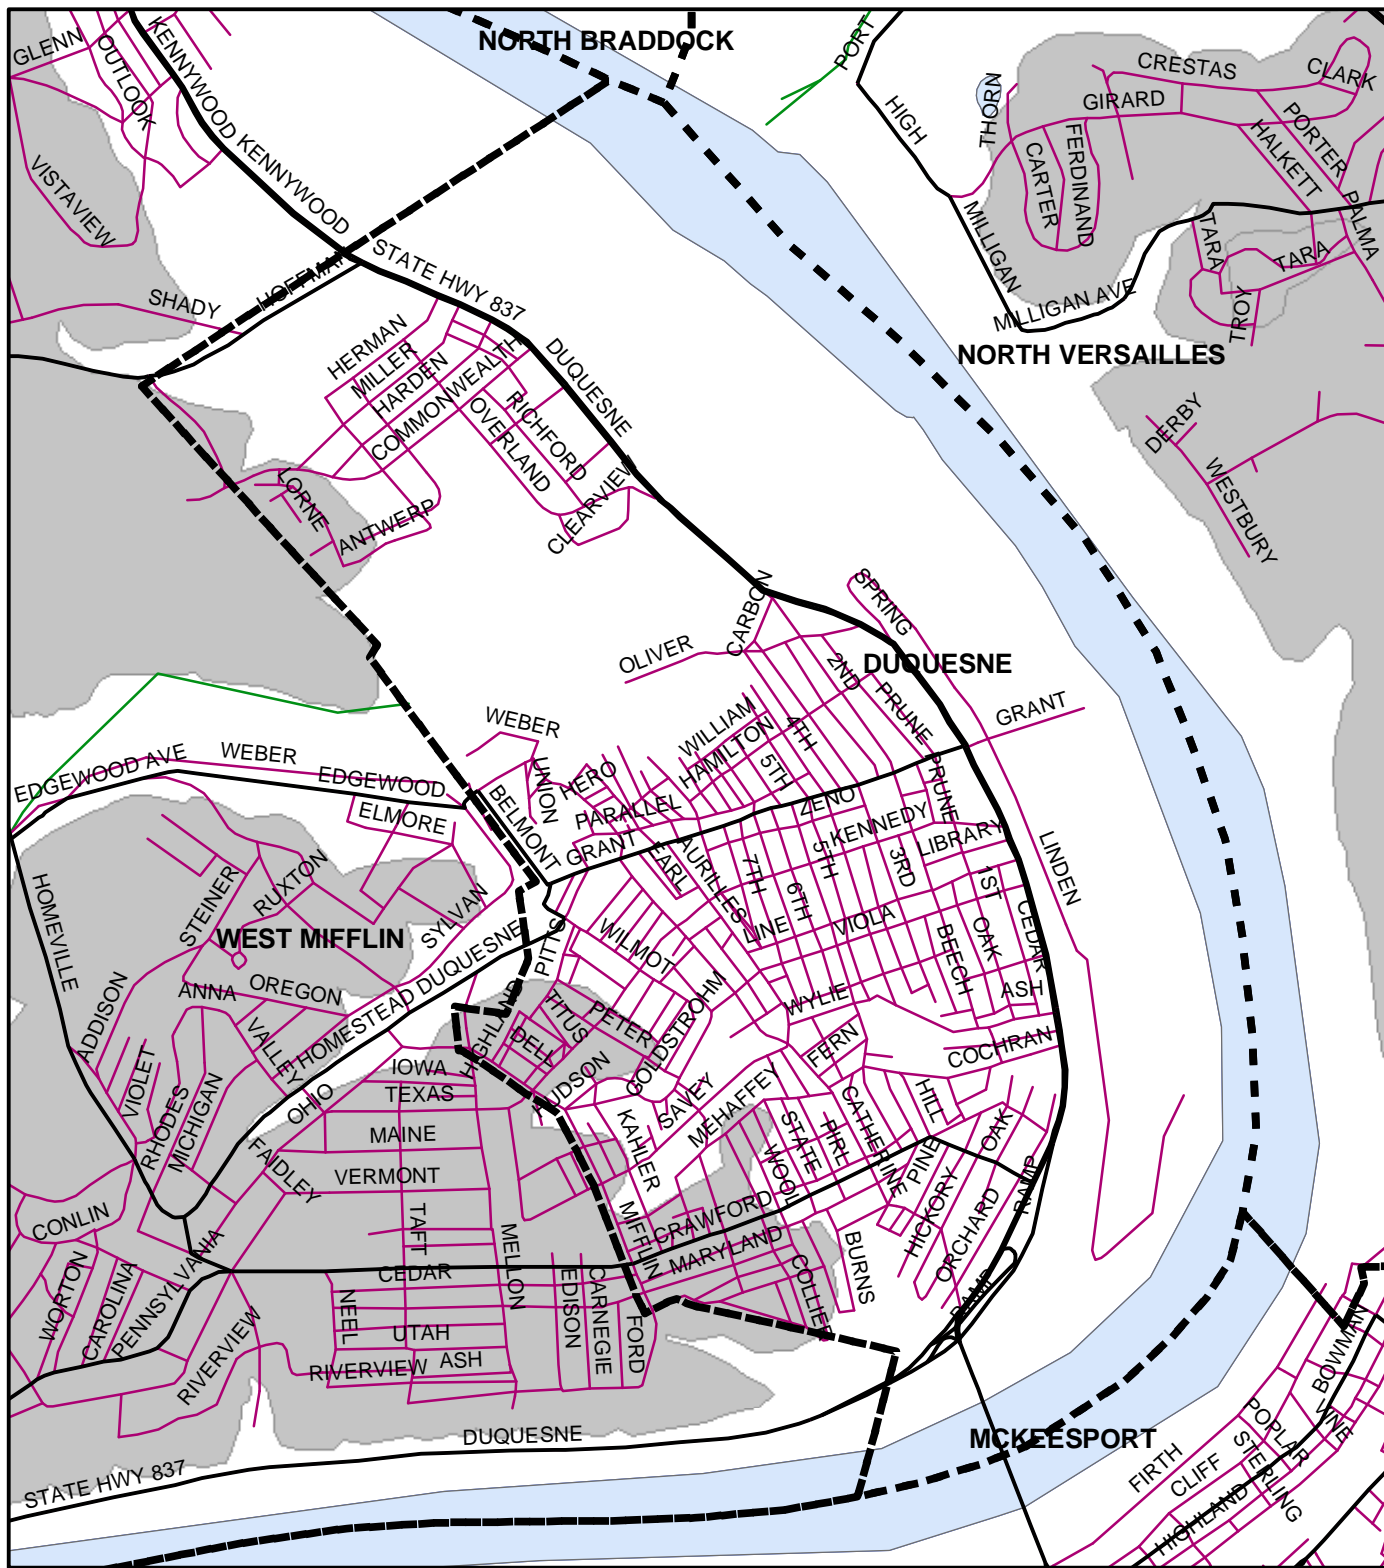

# Duquesne City, Allegheny County

**Legend**

- Municipality Boundary
- Undermined Area

This map was prepared using information considered to be the best historical data available.

The Department cannot verify the accuracy or completeness of this information.