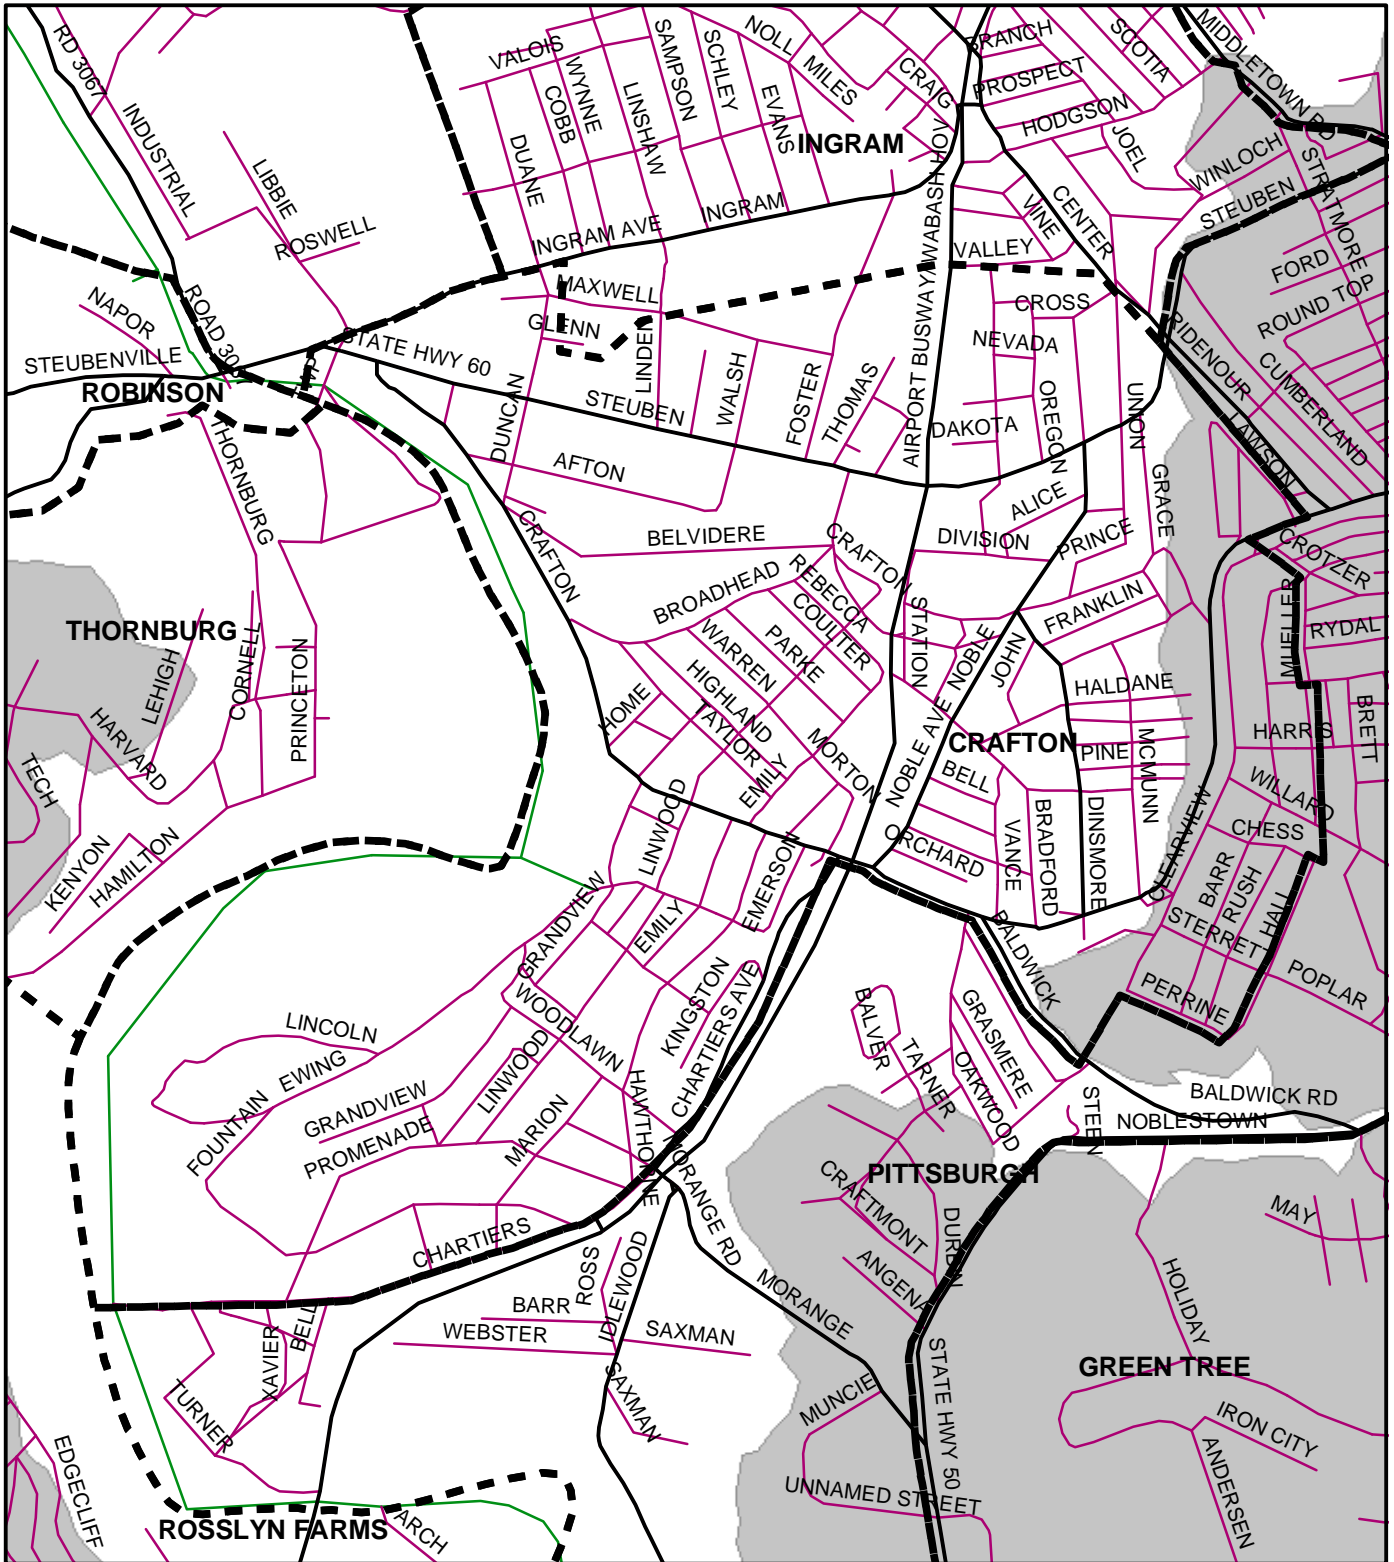

Crafton Boro, Allegheny County

Legend

- Municipality Boundary
- Undermined Area

This map was prepared using information considered to be the best historical data available.

The Department cannot verify the accuracy or completeness of this information.