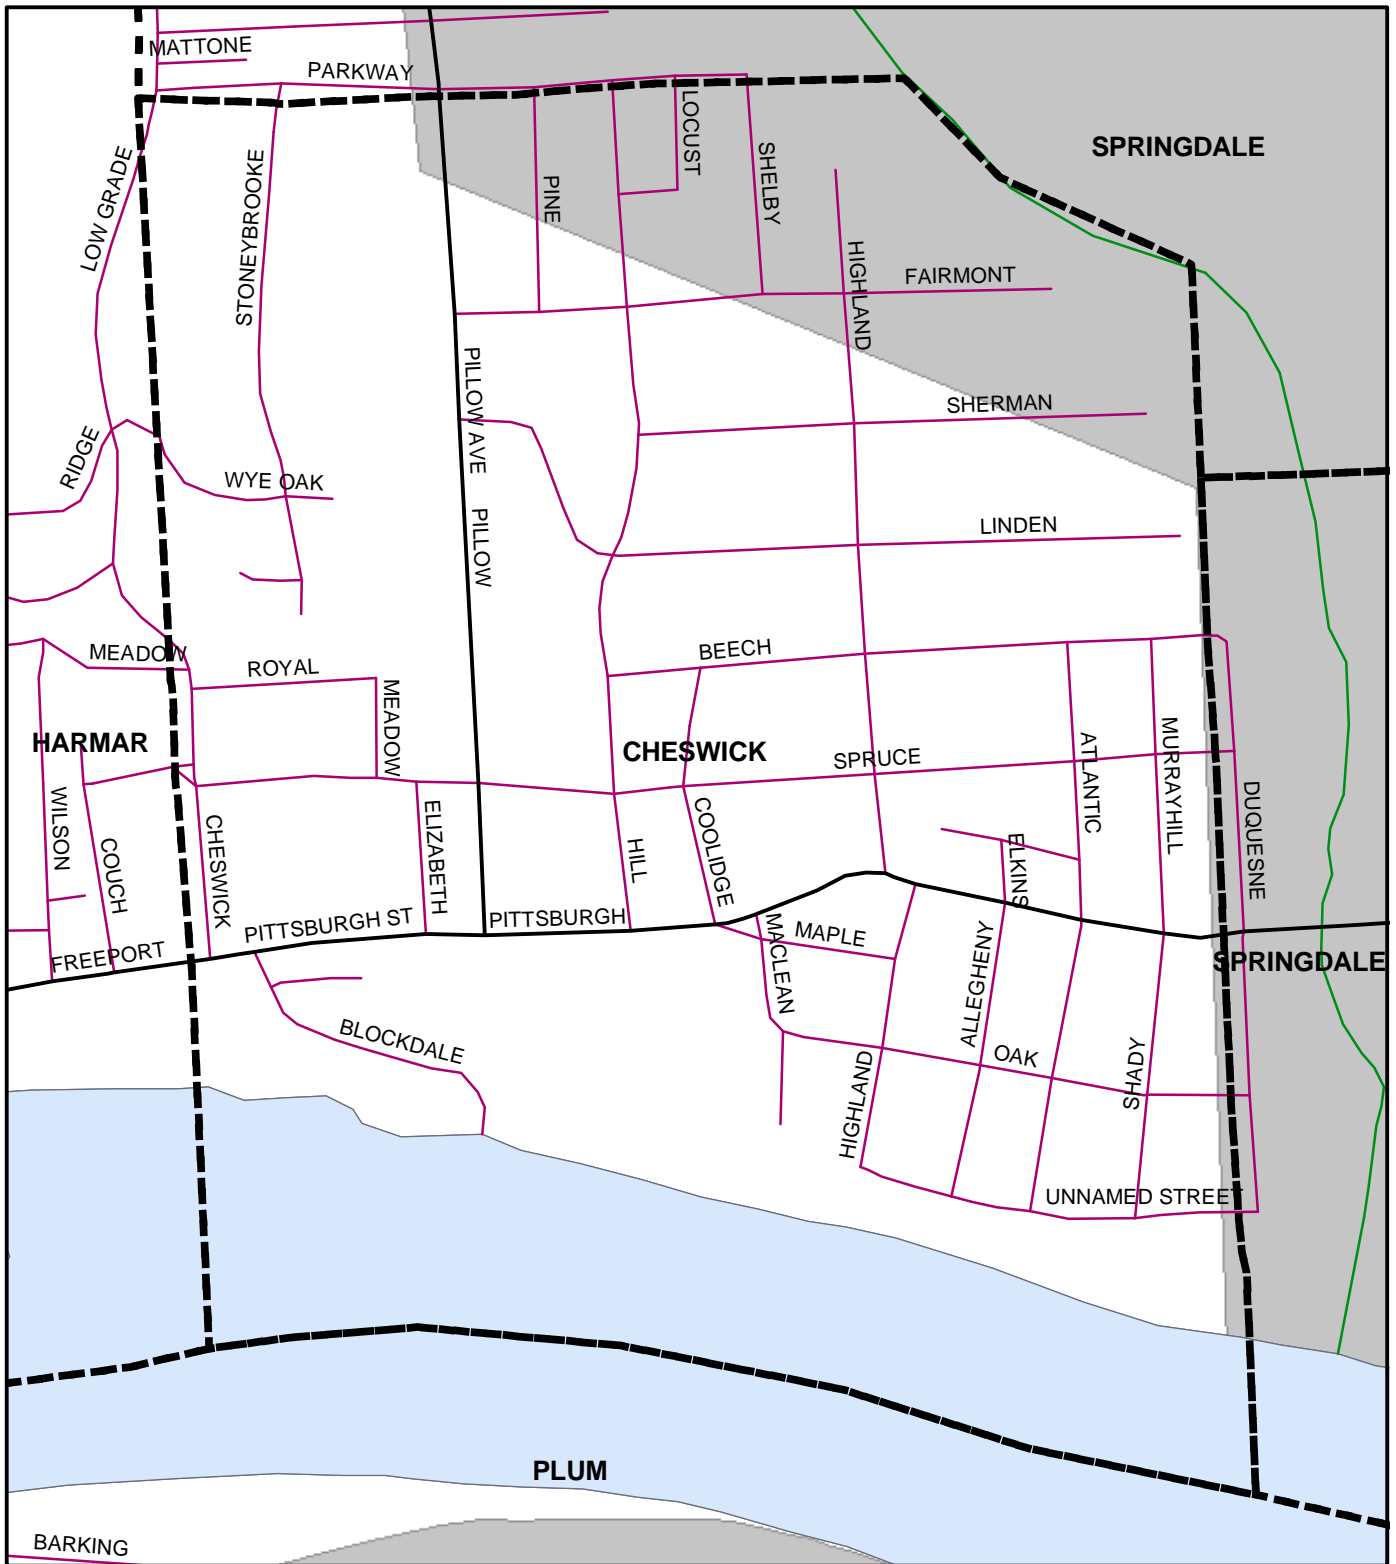

Cheswick Boro, Allegheny County

Legend

-  Municipality Boundary
-  Undermined Area

This map was prepared using information considered to be the best historical data available.

The Department cannot verify the accuracy or completeness of this information.