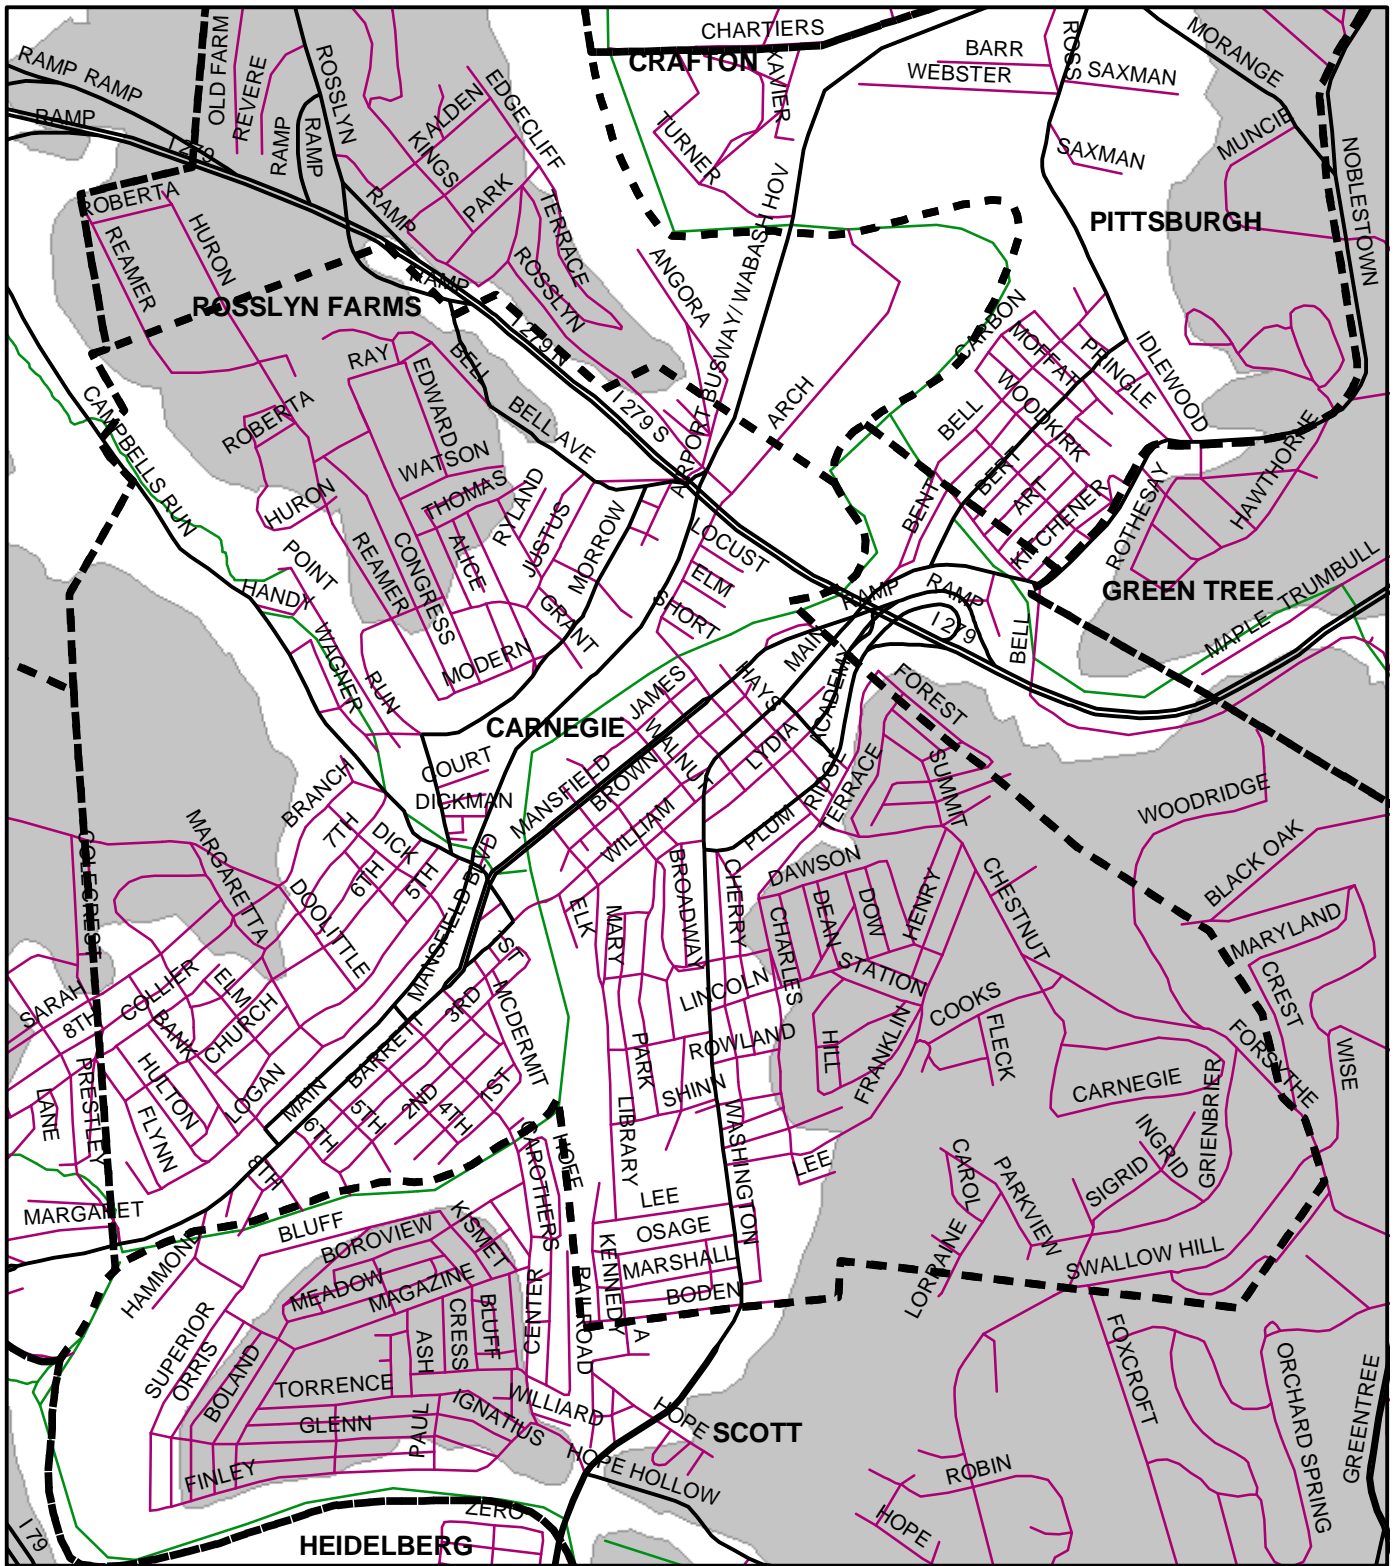

Carnegie Boro, Allegheny County

Legend

-  Municipality Boundary
-  Undermined Area

This map was prepared using information considered to be the best historical data available.

The Department cannot verify the accuracy or completeness of this information.