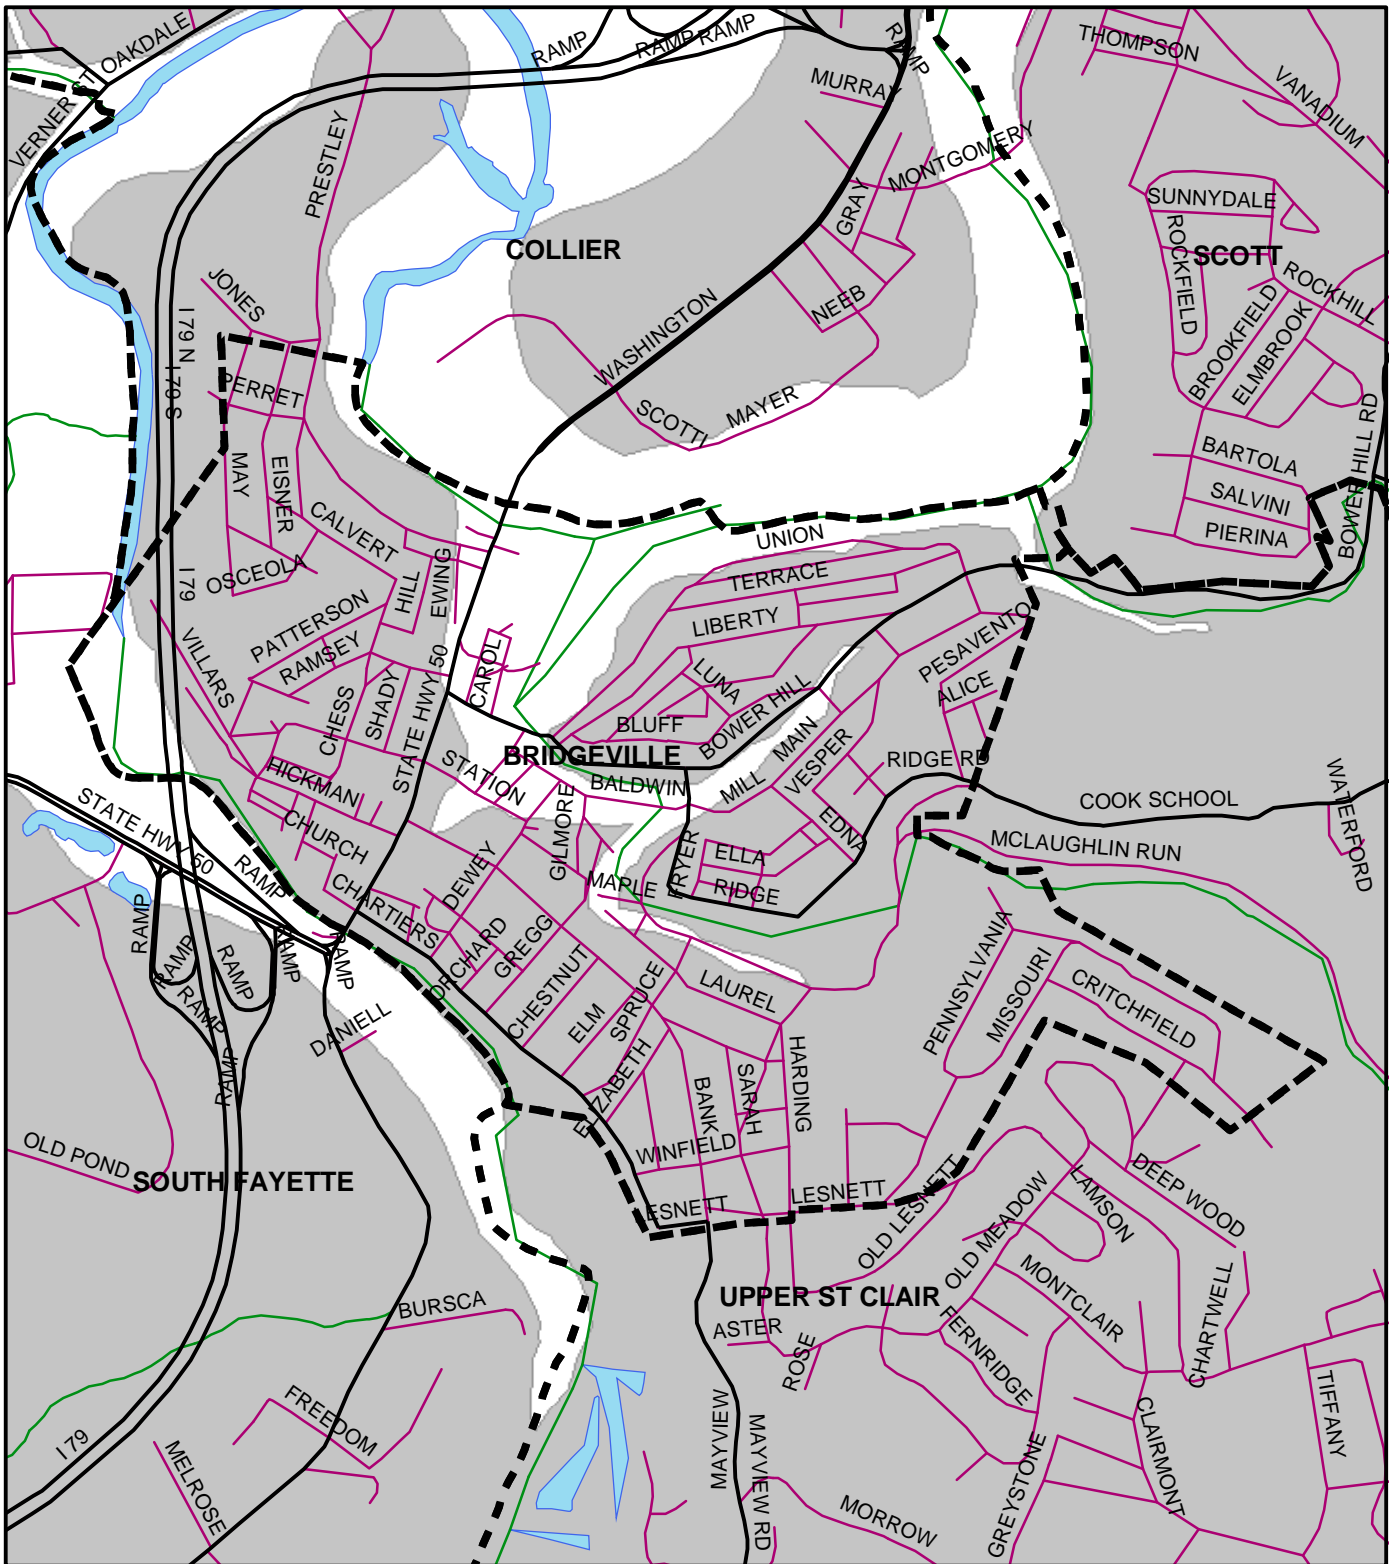

# Bridgeville Boro, Allegheny County

## Legend

-  Municipality Boundary
-  Undermined Area

This map was prepared using information considered to be the best historical data available.

The Department cannot verify the accuracy or completeness of this information.