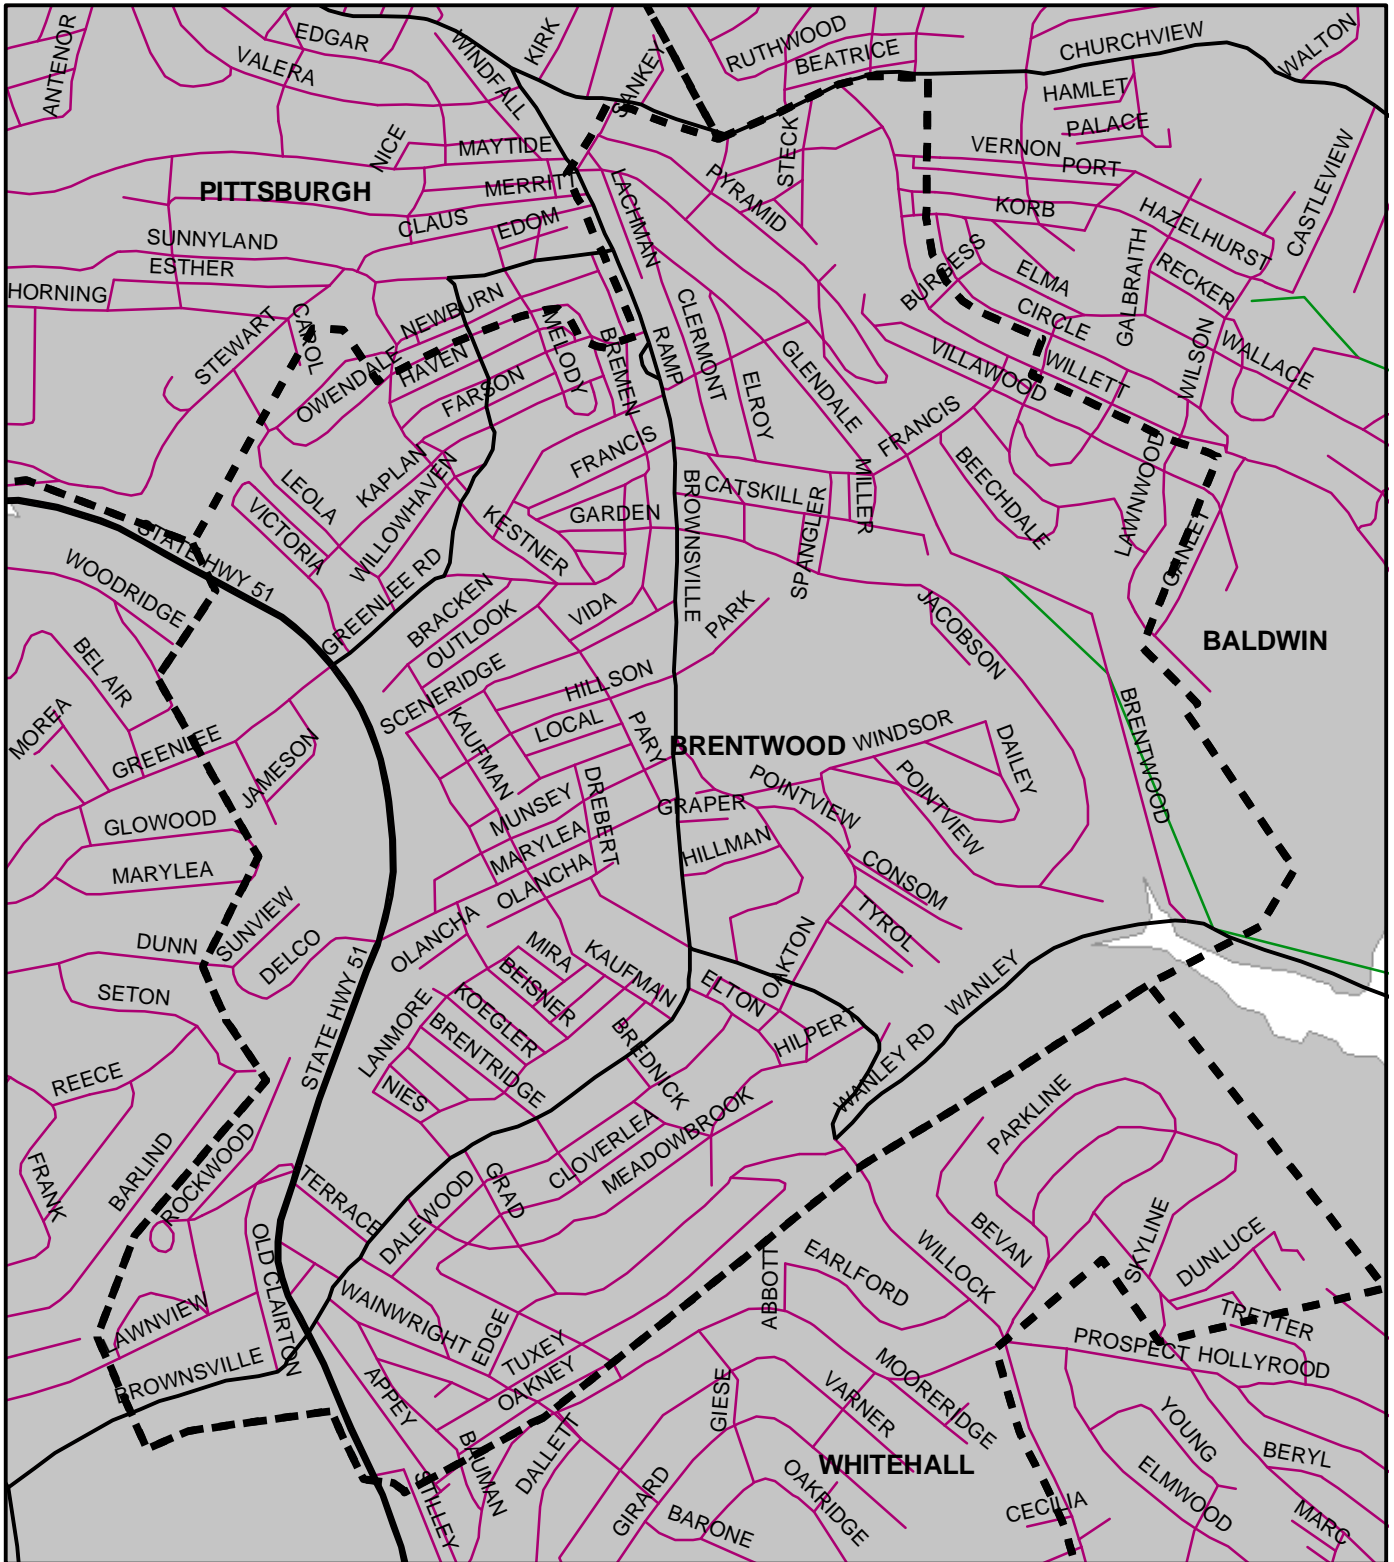

Brentwood Boro, Allegheny County

Legend

-  Municipality Boundary
-  Undermined Area

This map was prepared using information considered to be the best historical data available.

The Department cannot verify the accuracy or completeness of this information.