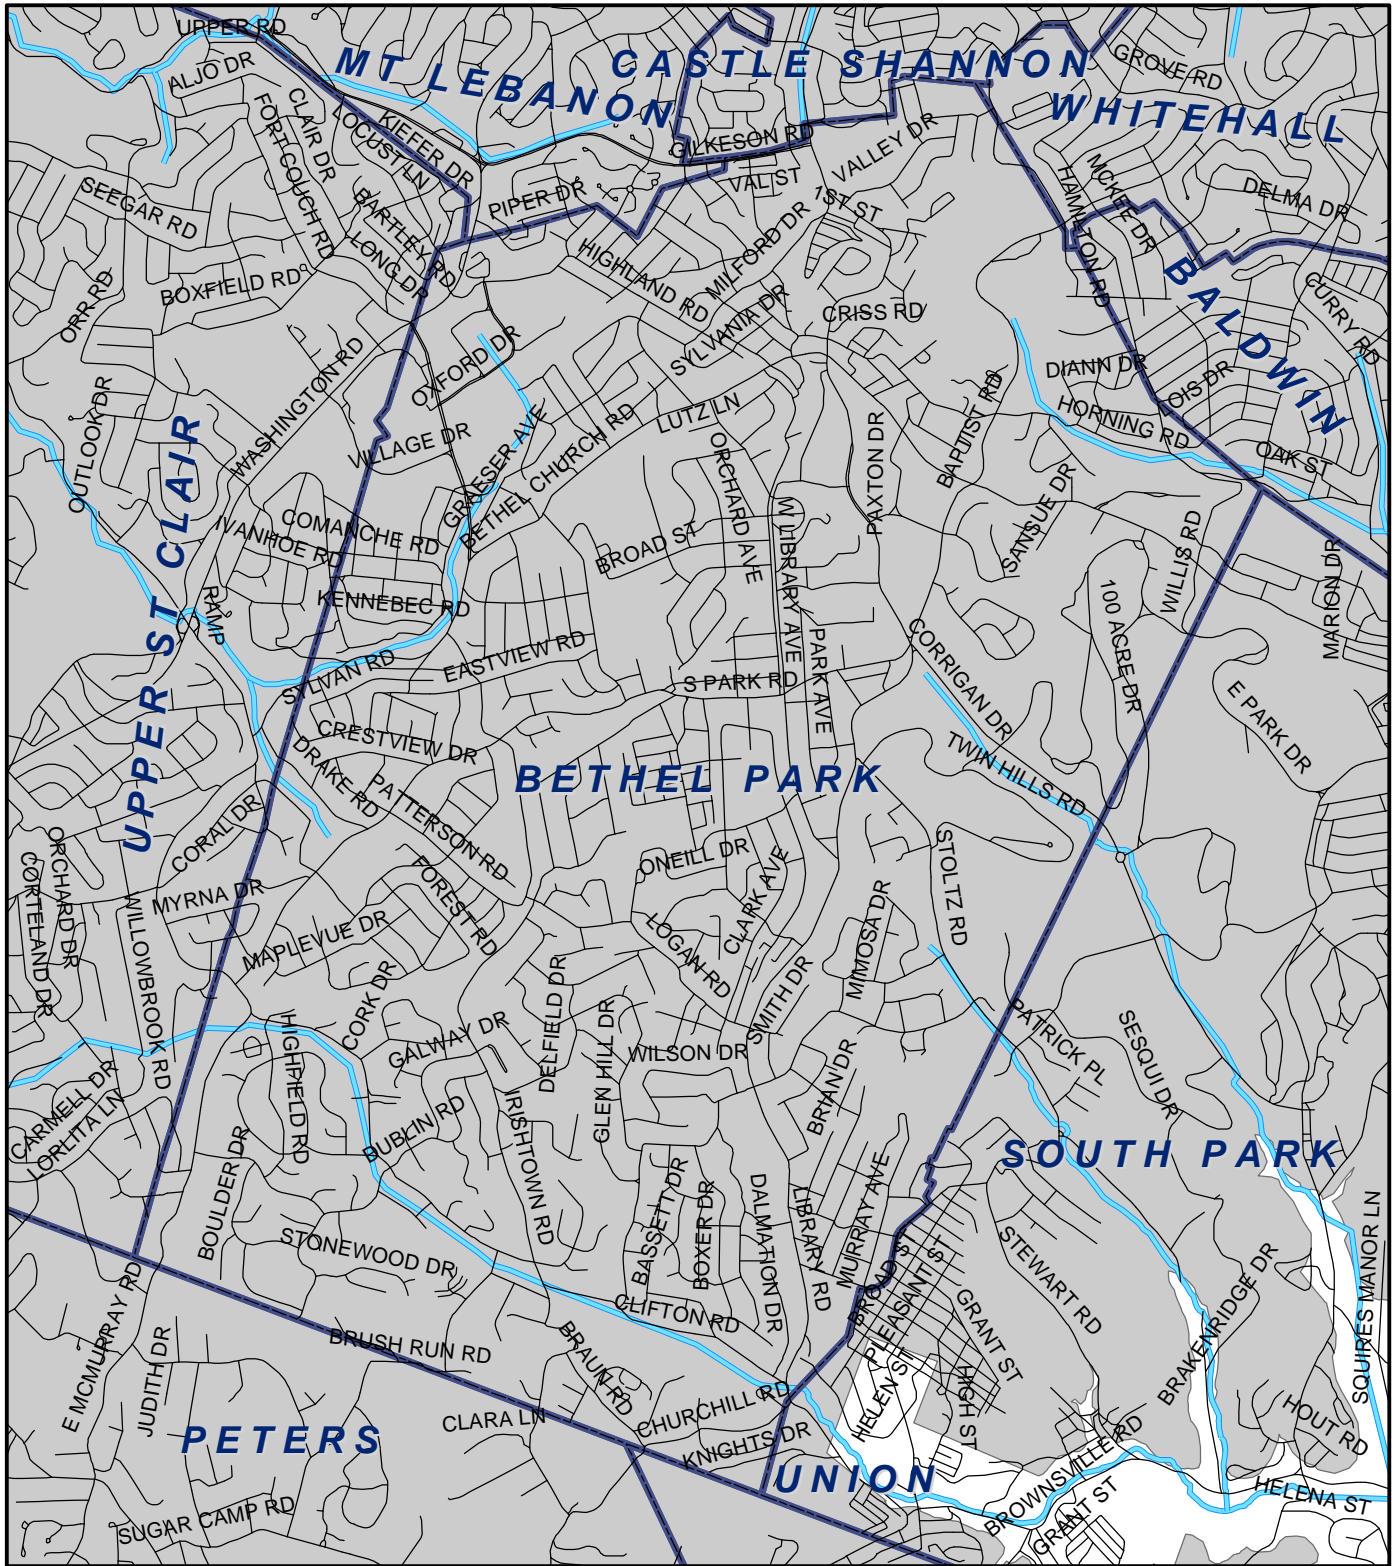

Bethel Park Boro, Allegheny County

Legend

- Municipality Boundary
- Undermined Area

This map was prepared using information considered to be the best historical data available.

The Department cannot verify the accuracy or completeness of this information.