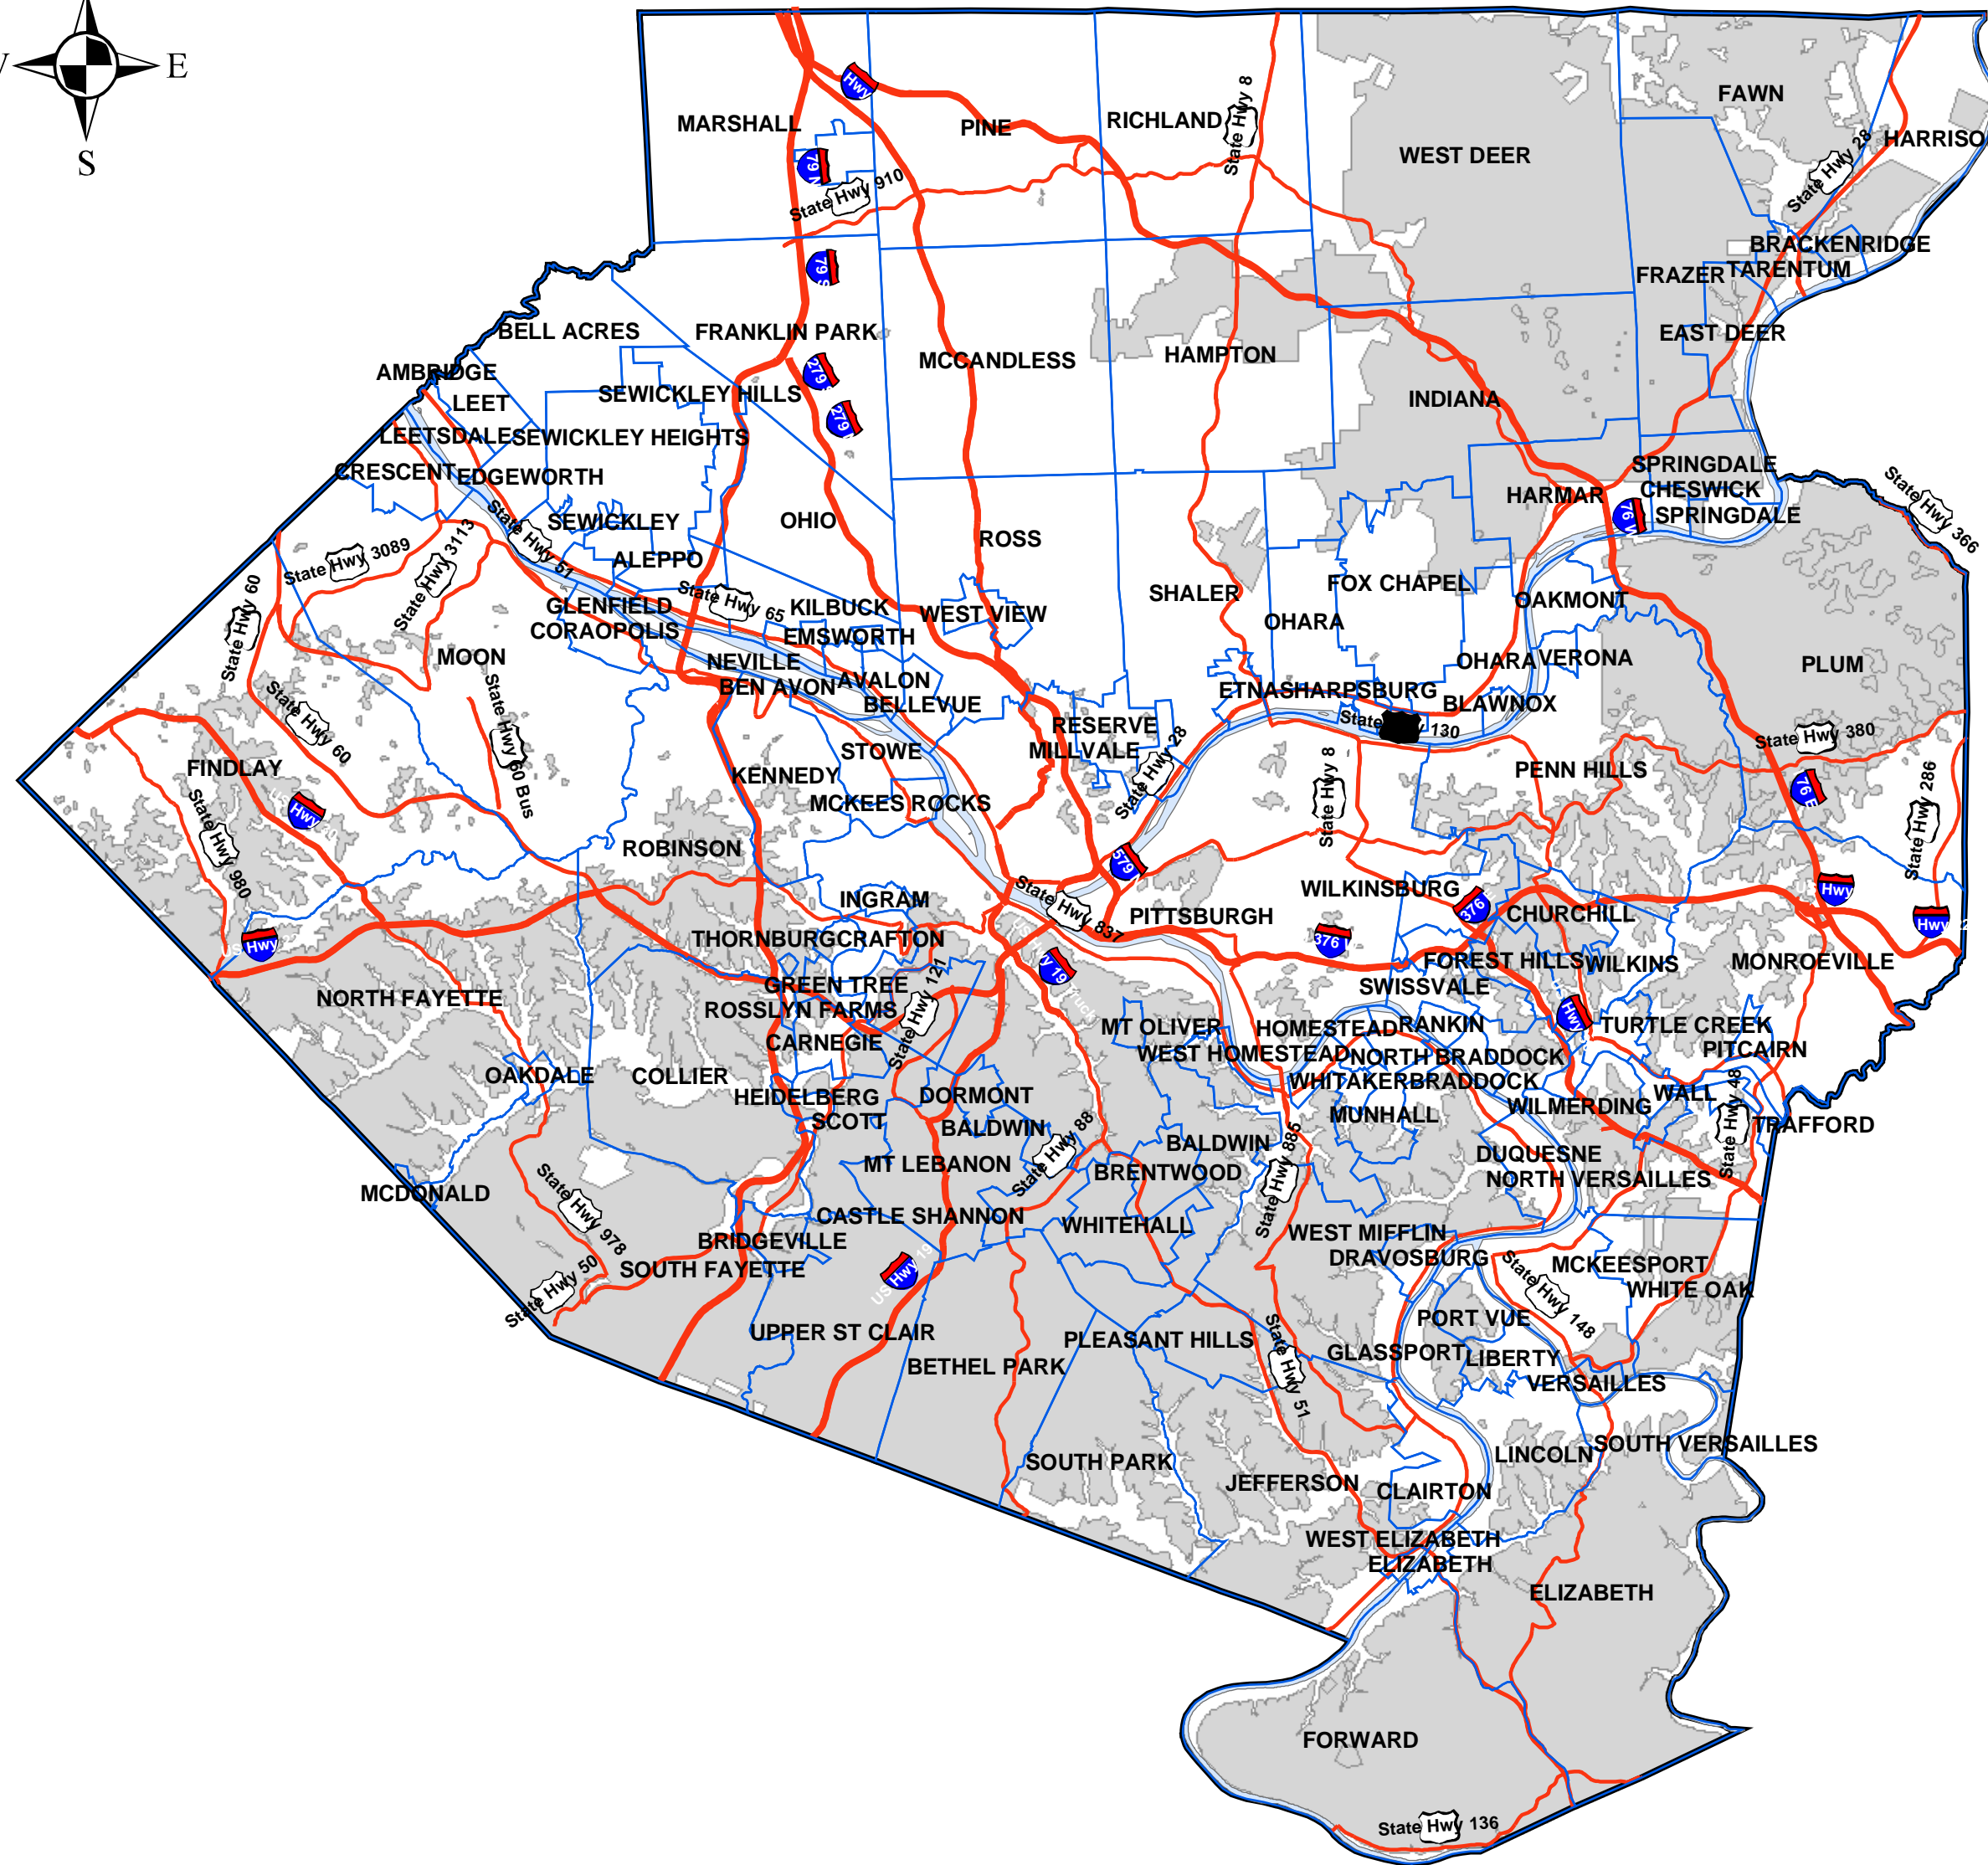

# Undermined Areas of Allegheny County

## Legend

-  Interstate HWY
-  US HWY
-  State Routes
-  Allegheny Co Municipalities
-  Undermined Areas

Prepared by:  
 Pennsylvania Department of  
 Environmental Protection  
 California District Office  
 Mine Subsidence Section  
 Technical Services Unit  
 February 2004

This map was prepared using information considered to be the best historical data available. The Department cannot verify the accuracy or completeness of this information.