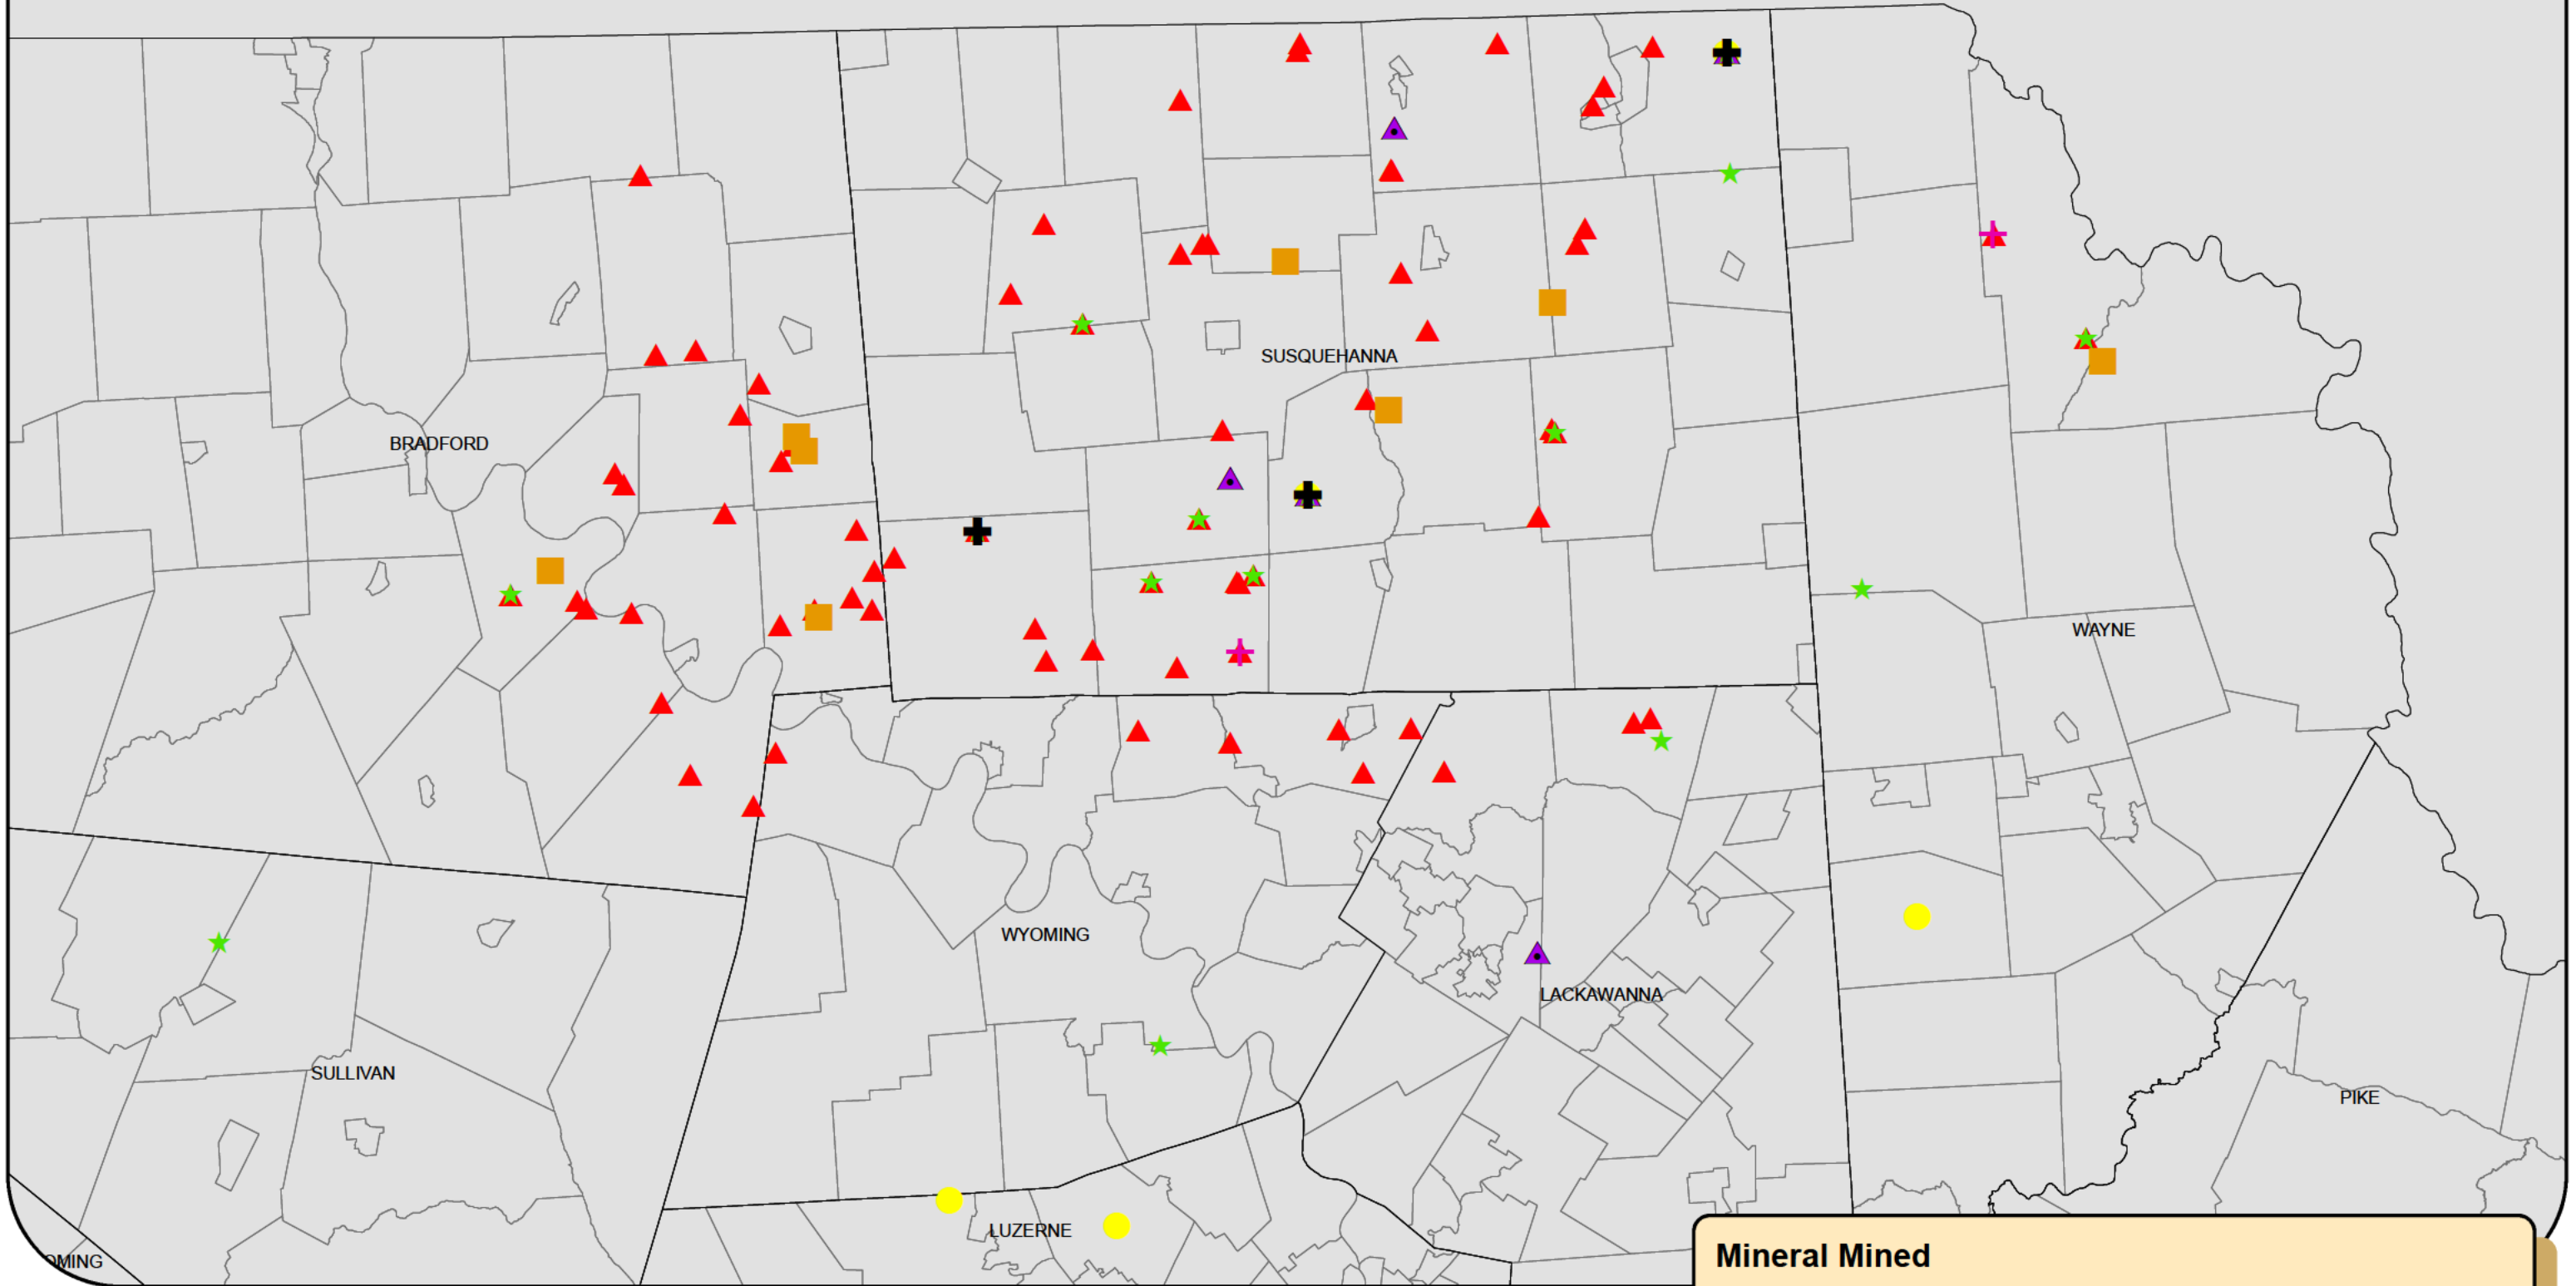

Forfeited Industrial Mineral Sites Requiring Reclamation

Northeast PA Zoom

Mineral Mined

+	Top Soil	★	Shale	✱	Red Dog/Cinders	▲	Bluestone
+	Subsoil	▲	Sandstone	■	Other Sedimentary		
◆	Slag	●	Sand & Gravel	⬠	Limestone		