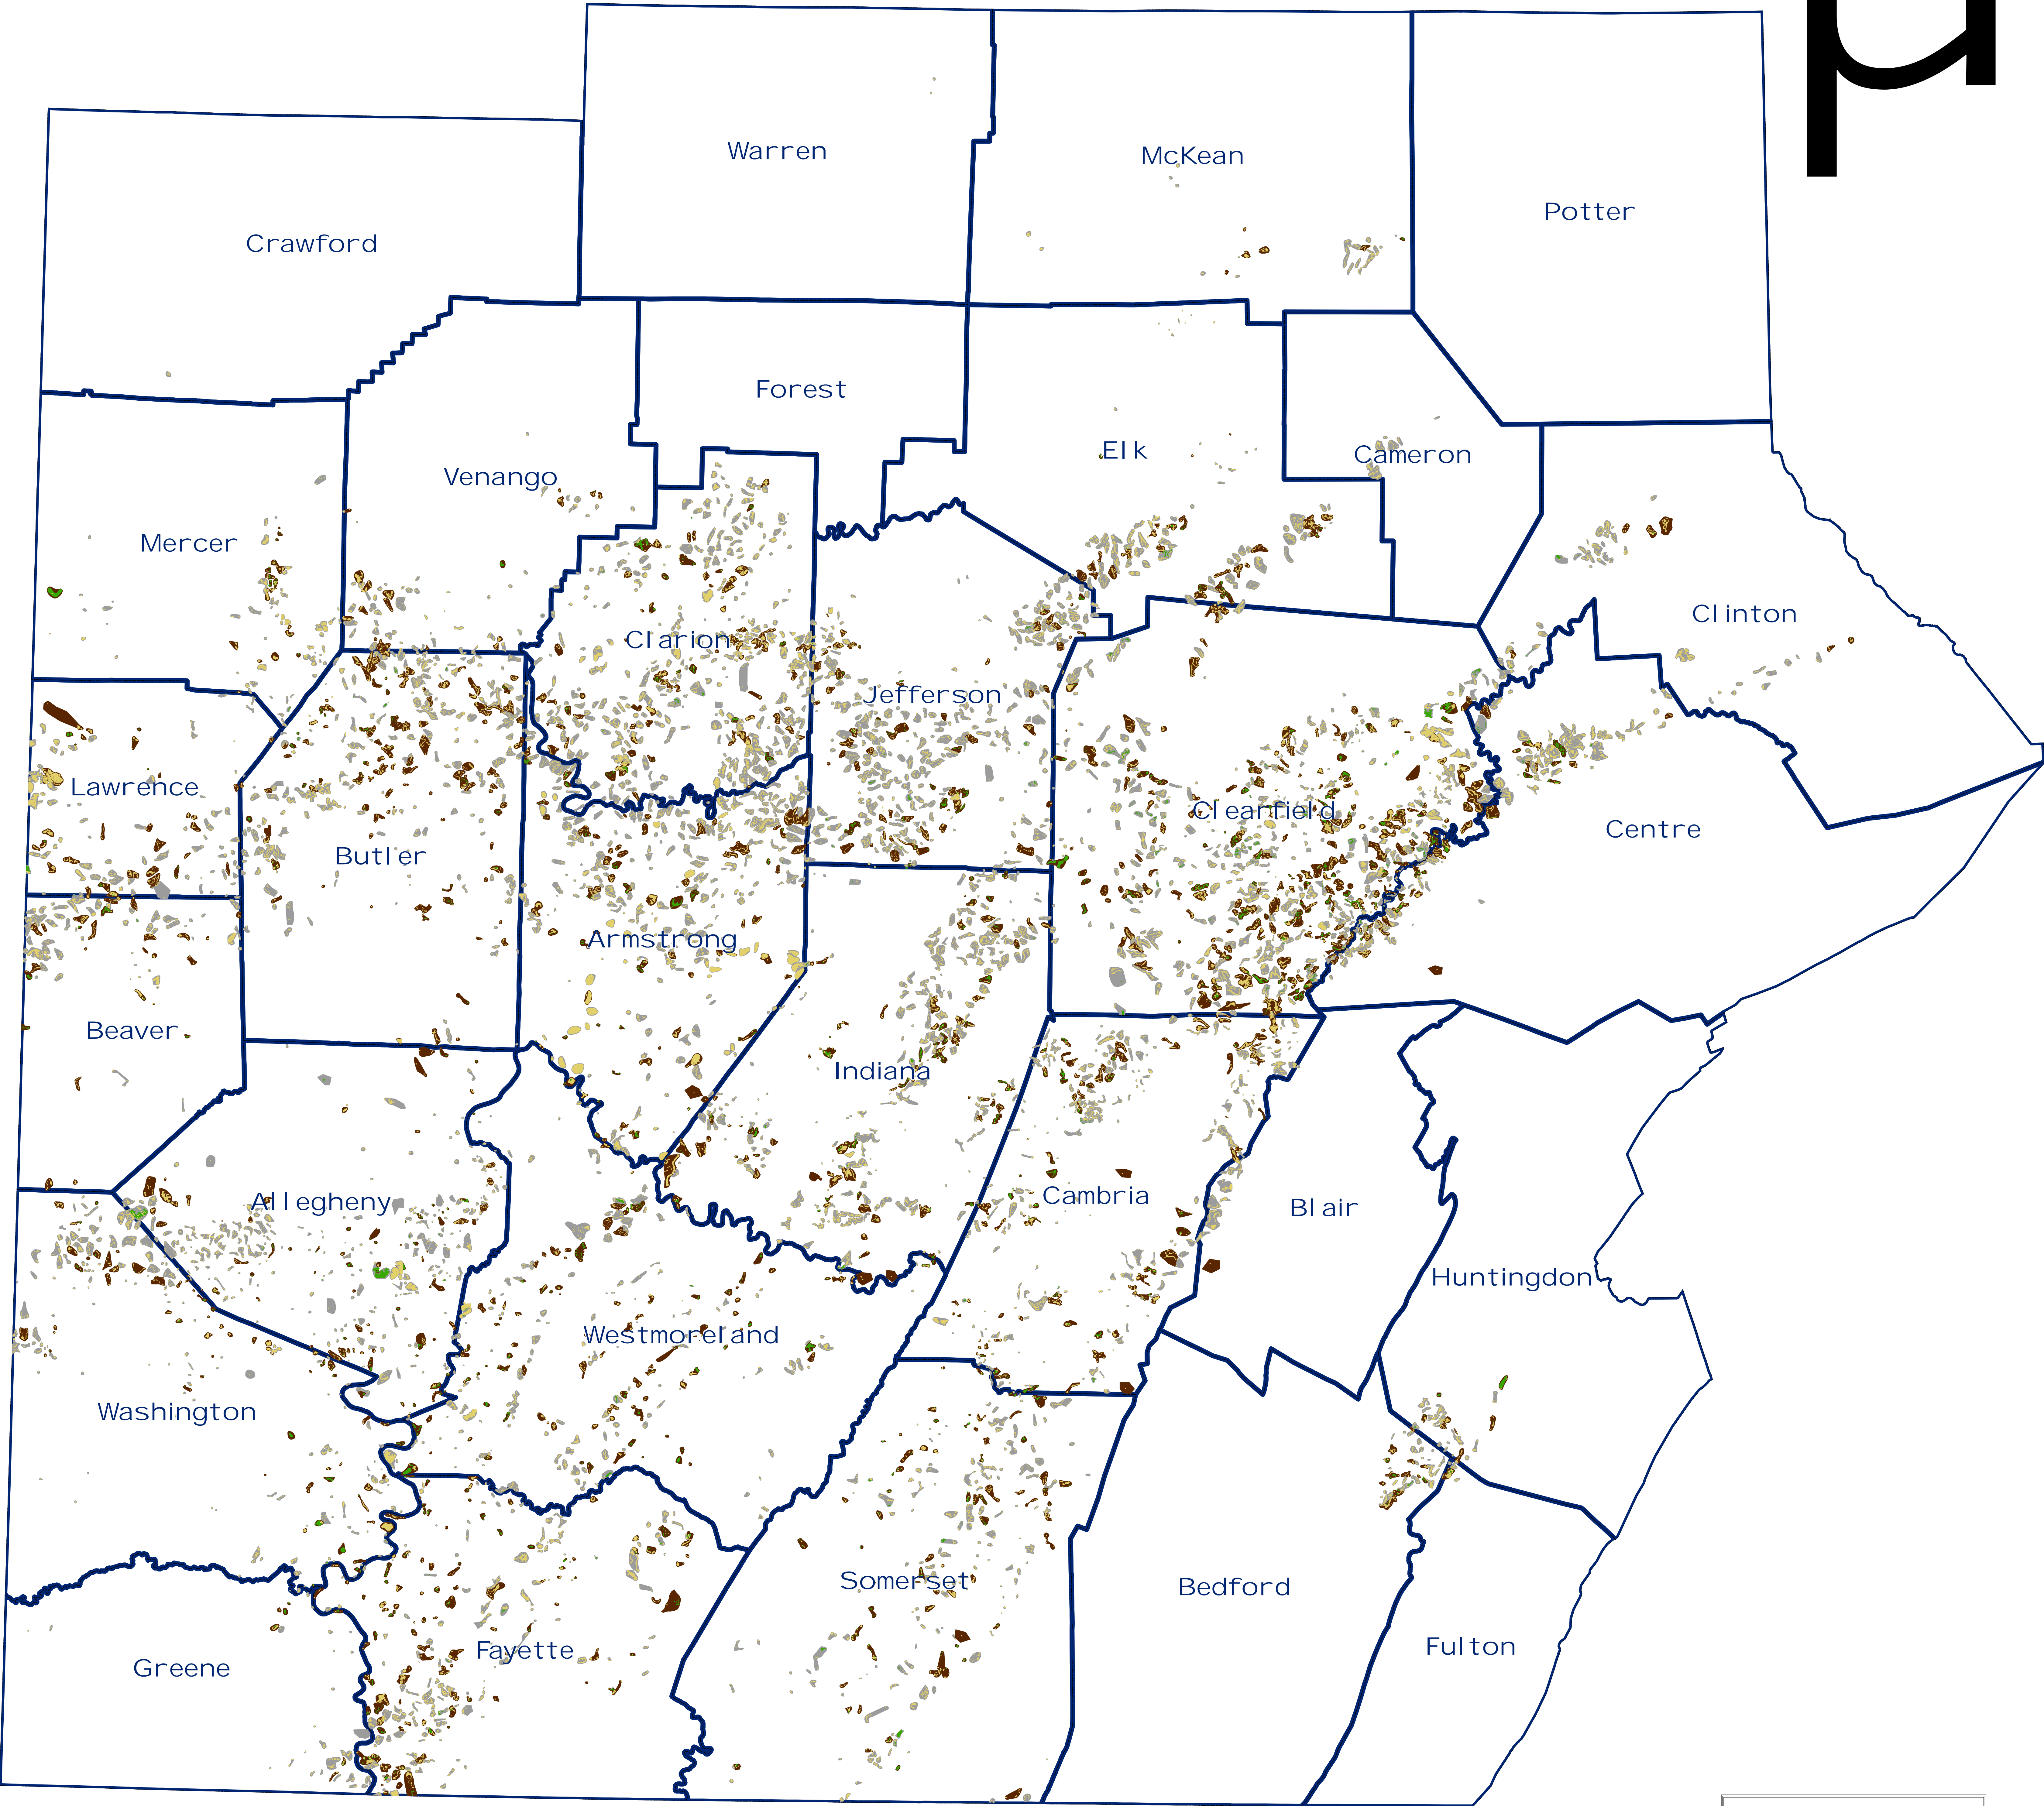

# PENNSYLVANIA BITUMINOUS Abandoned Mine Land Inventory

MAP LEGEND

	AMLIS P1 & P2 Inventory
	State Inventory
	Unreclaimed Feature
	Reclaimed Feature
	County

Pennsylvania Department of Environmental Protection  
Bureau of Abandoned Mine Reclamation

MAY 2007, PMW