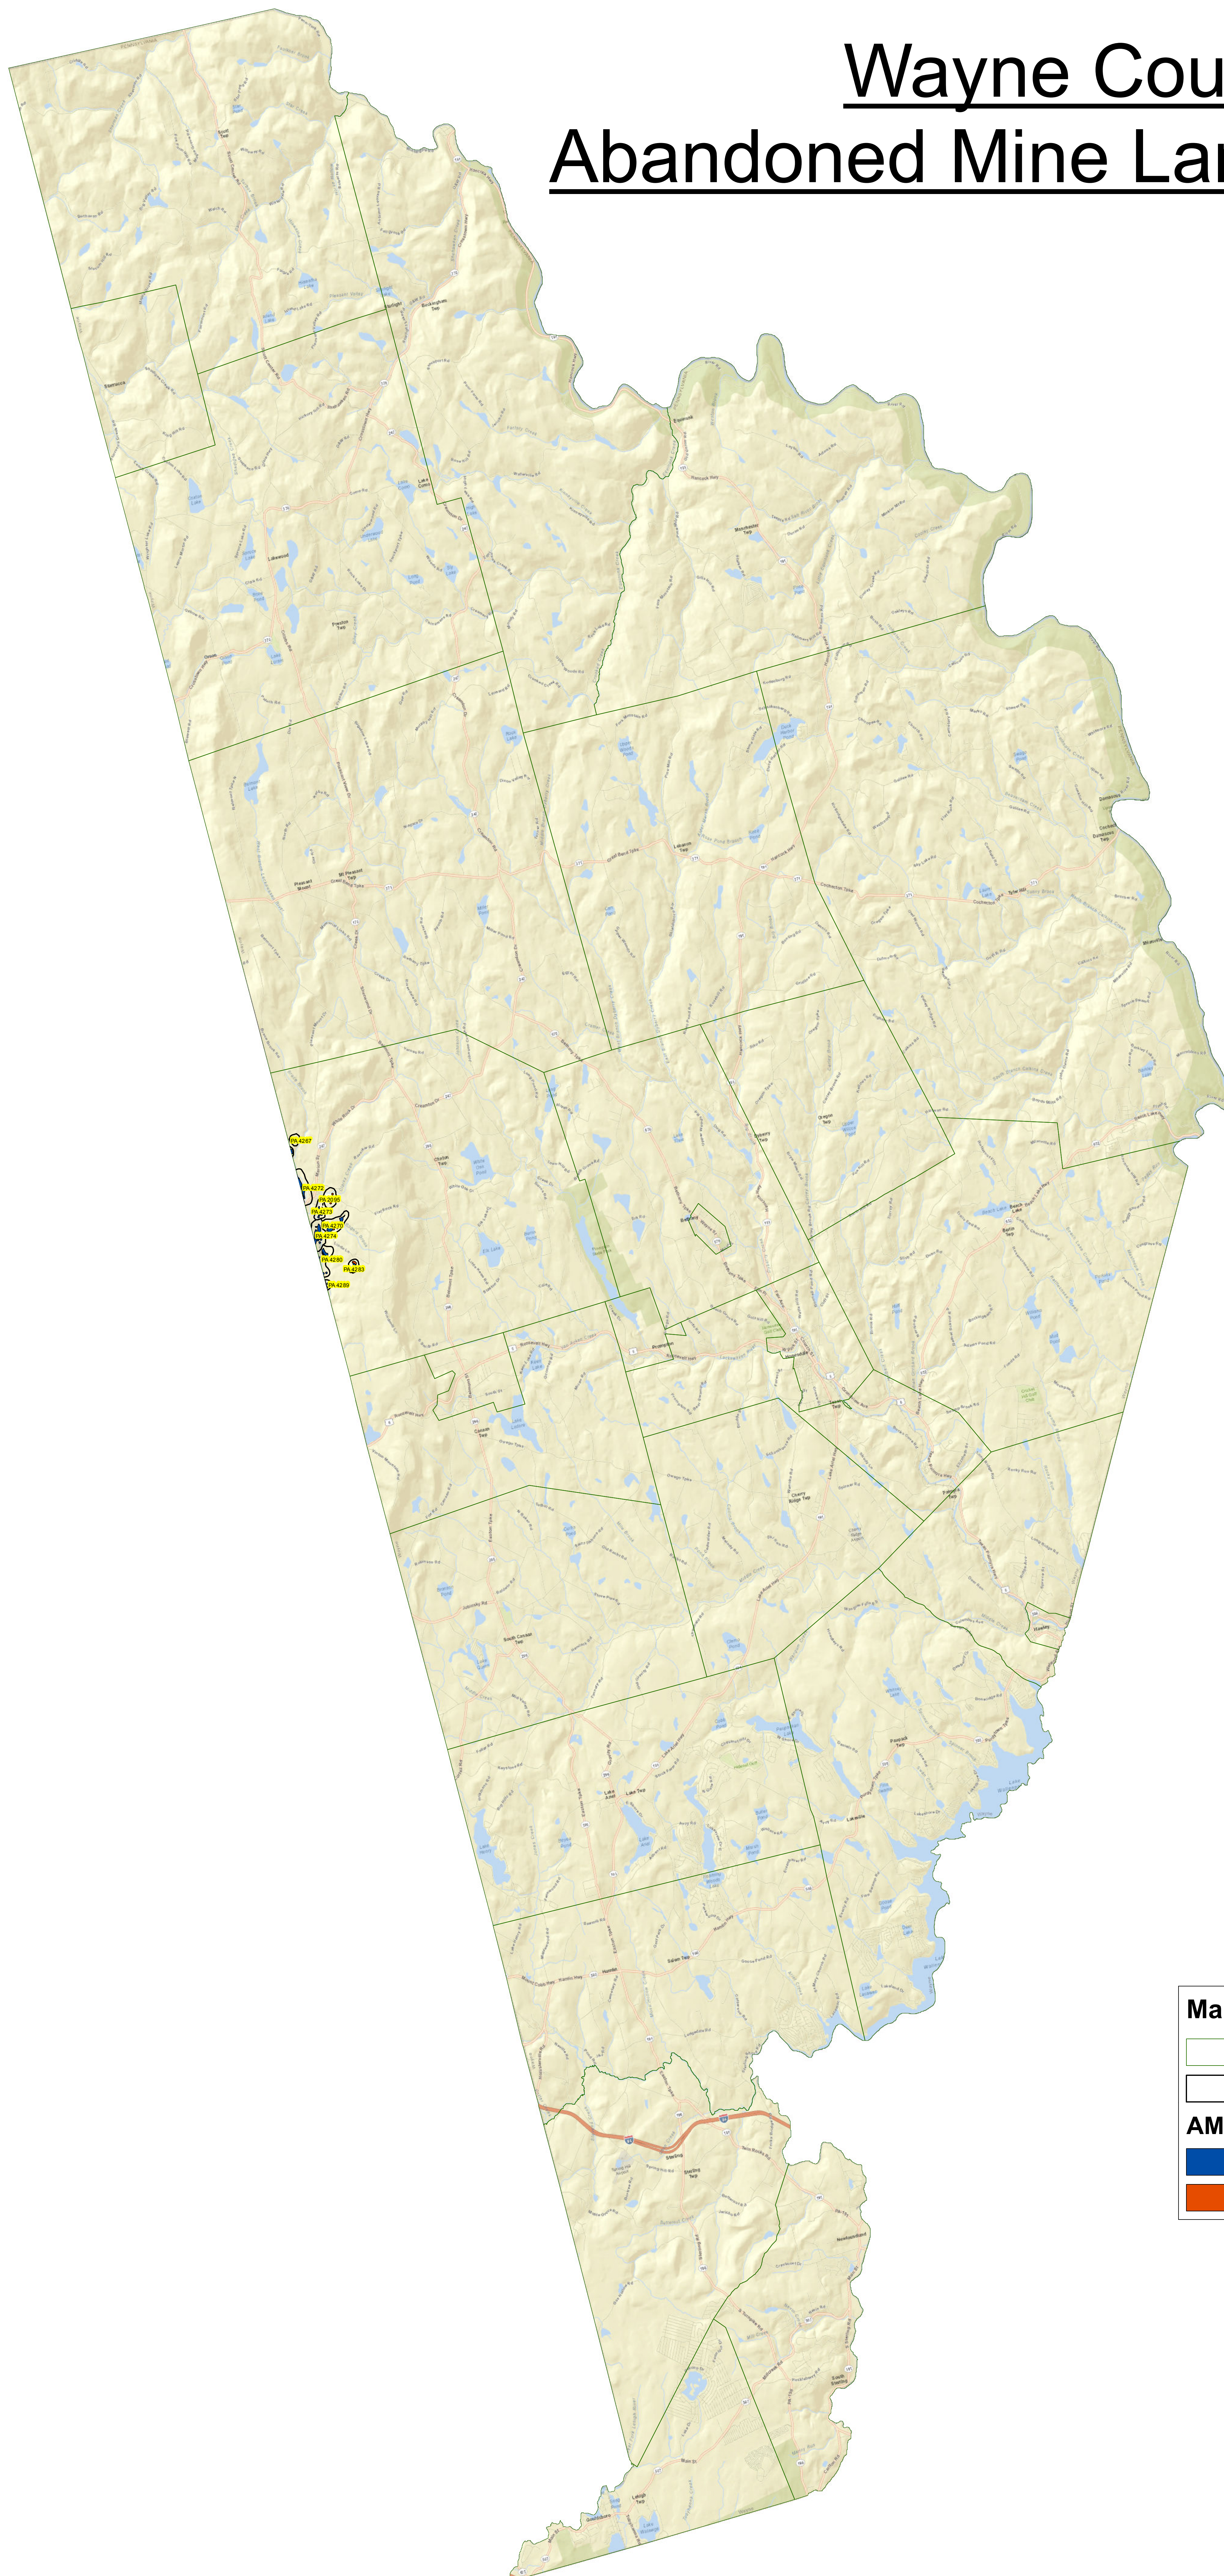

# Wayne County Abandoned Mine Land Inventory

**Map Legend**

- Municipalities
- AML Inventory Site (PA)

**AML Features**

- Unreclaimed
- Reclaimed