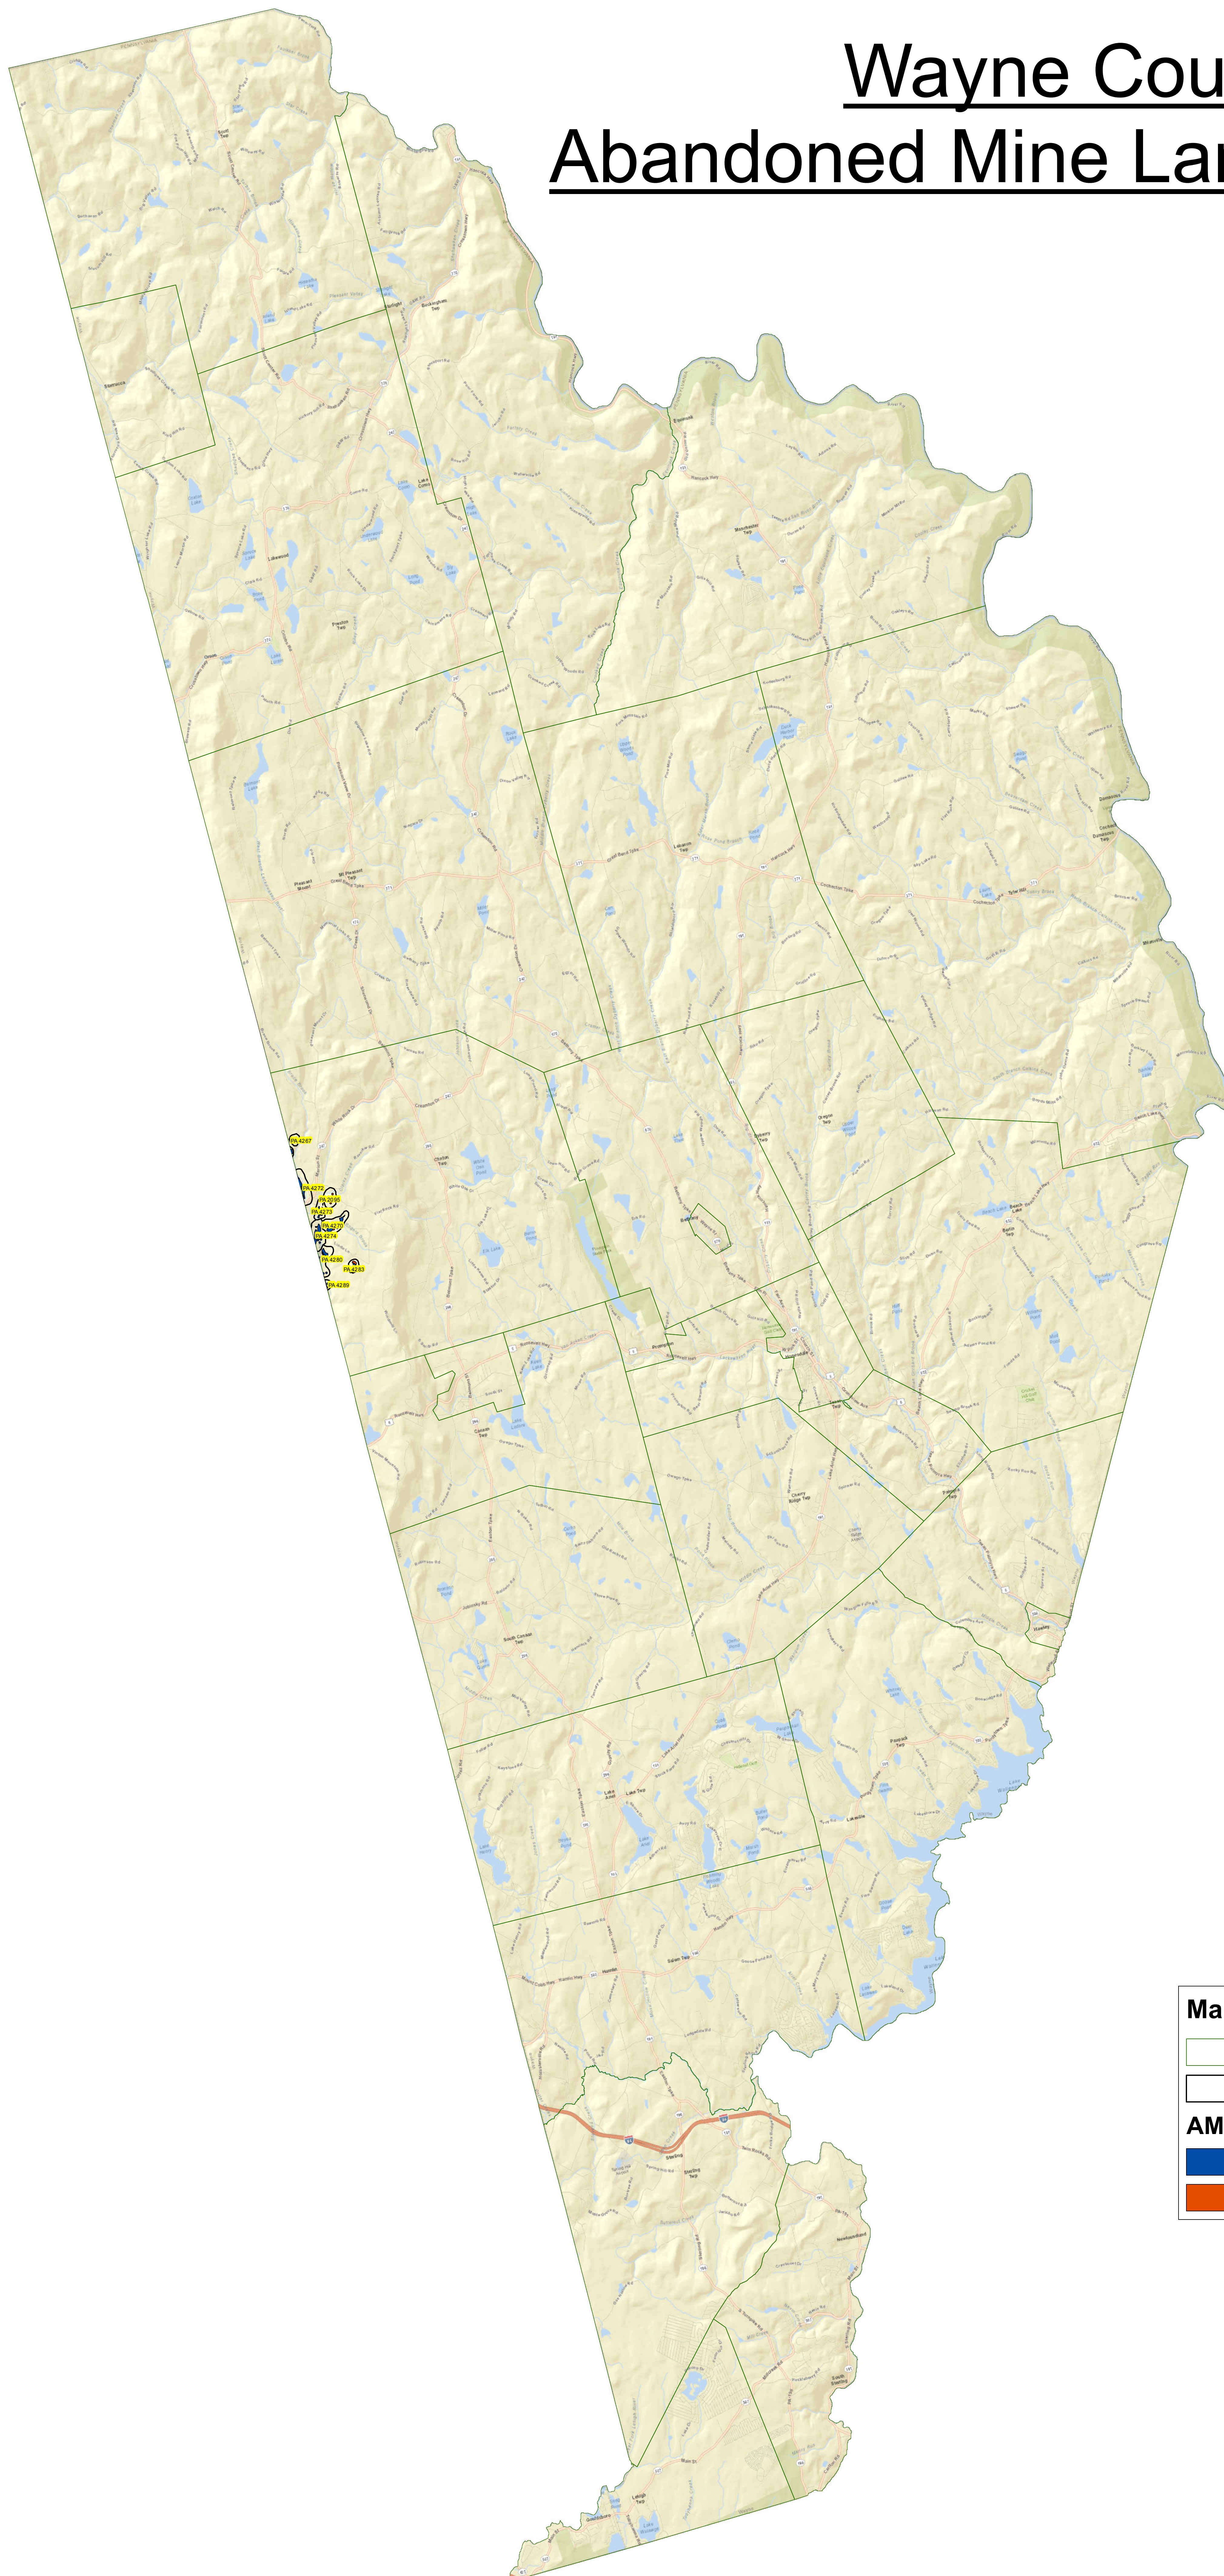

# Wayne County Abandoned Mine Land Inventory

**Map Legend**

- Municipalities
- AML Inventory Site (PA)

**AML Features**

- Unreclaimed
- Reclaimed