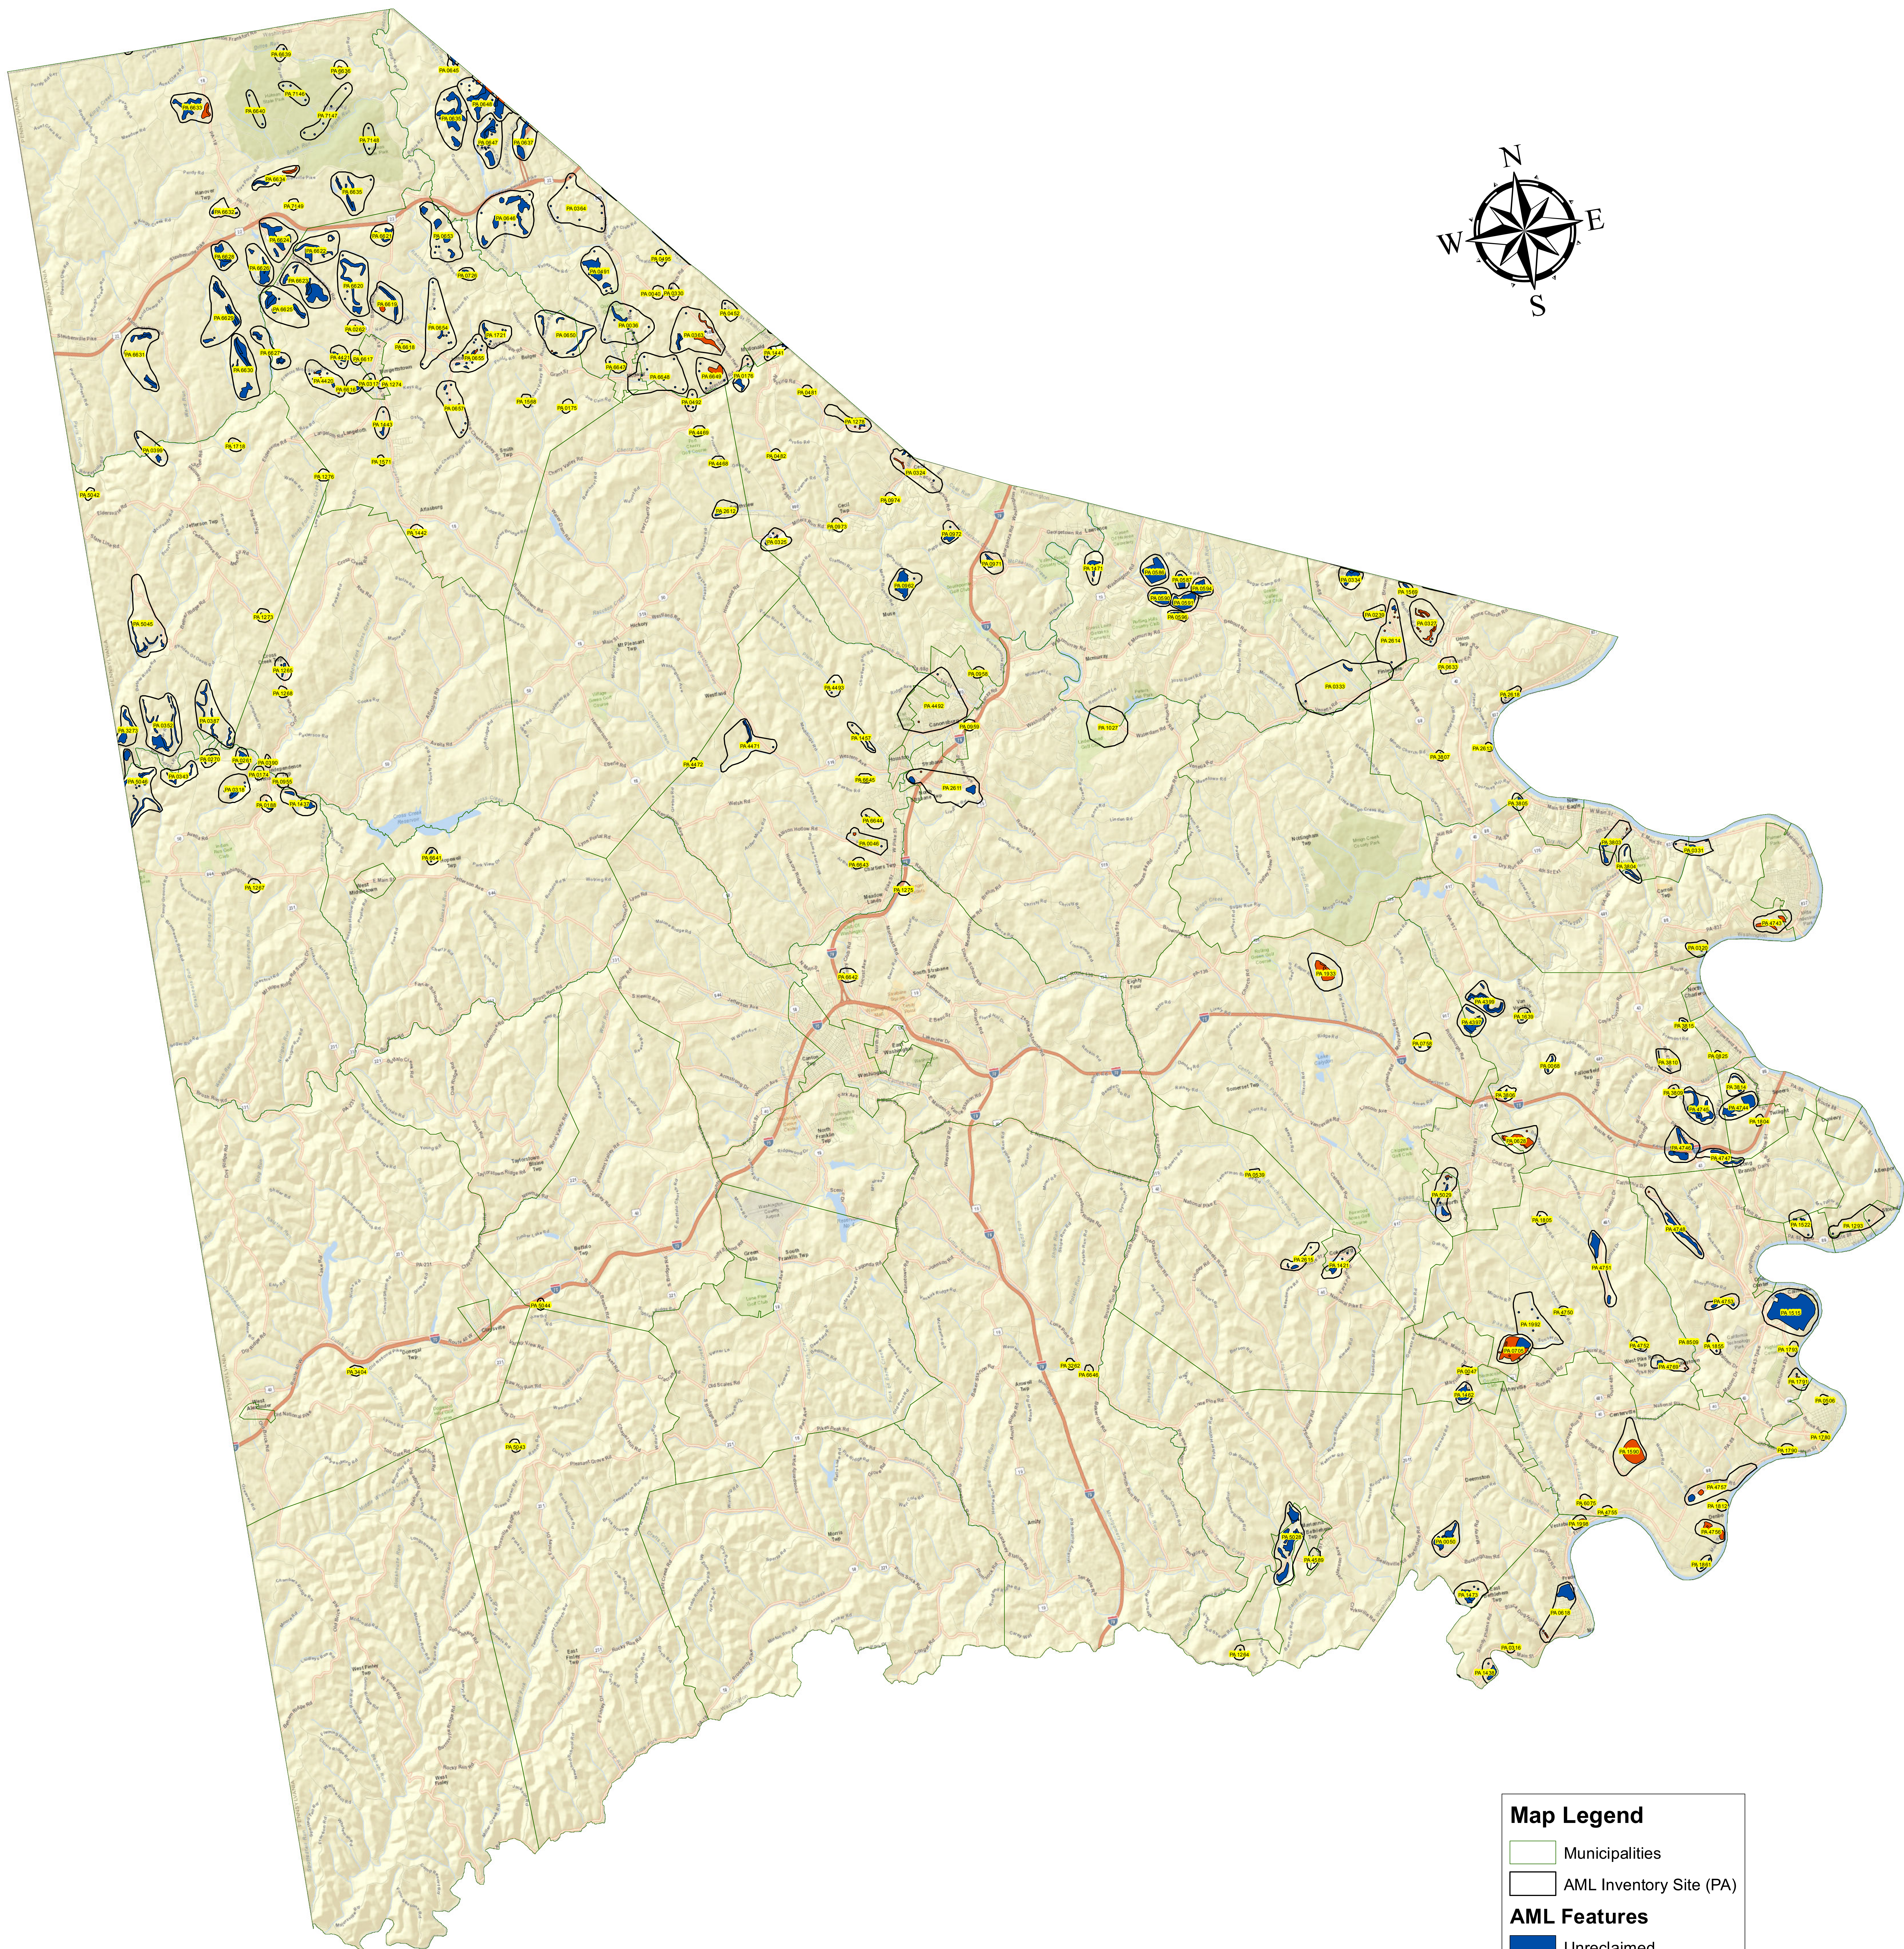

Washington County Abandoned Mine Land Inventory

Map Legend	
	Municipalities
	AML Inventory Site (PA)
AML Features	
	Unreclaimed
	Reclaimed

Please contact the Cambria District Office at
(814) 472-1800 concerning abandoned mine information.