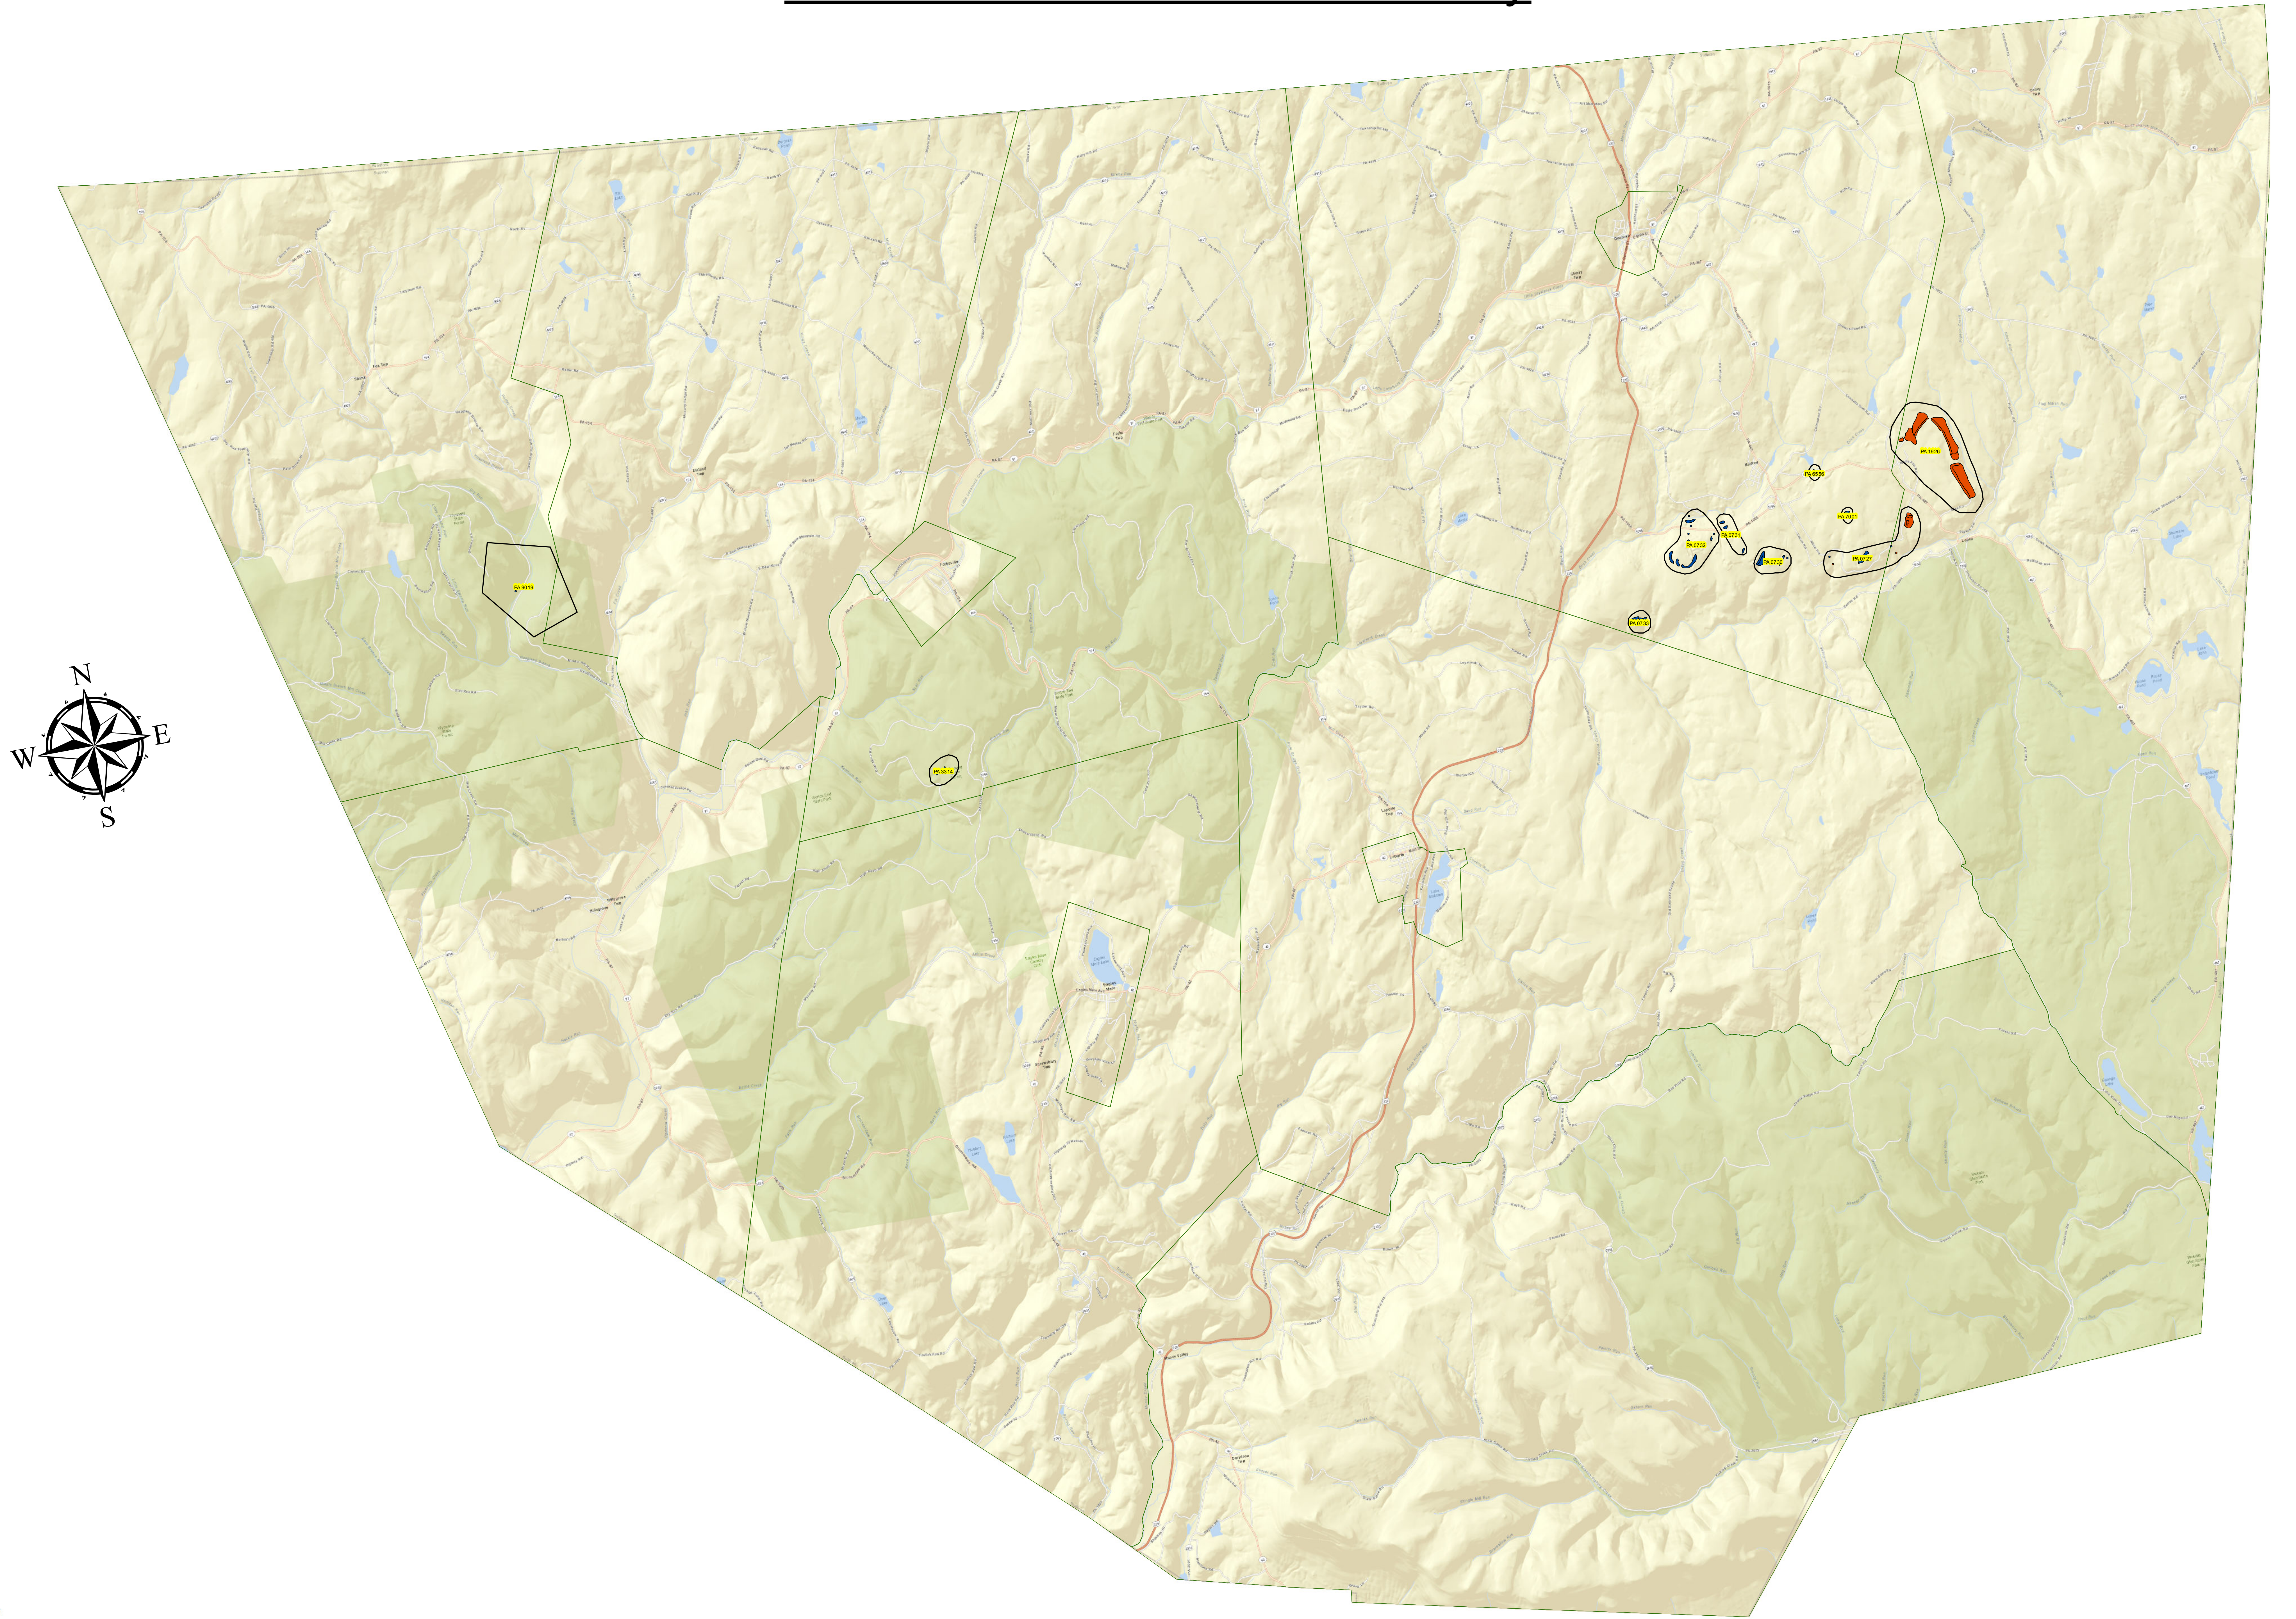

Sullivan County Abandoned Mine Land Inventory

Please contact the Wilkes-Barre District Office at
(570) 826-2371 concerning abandoned mine information.