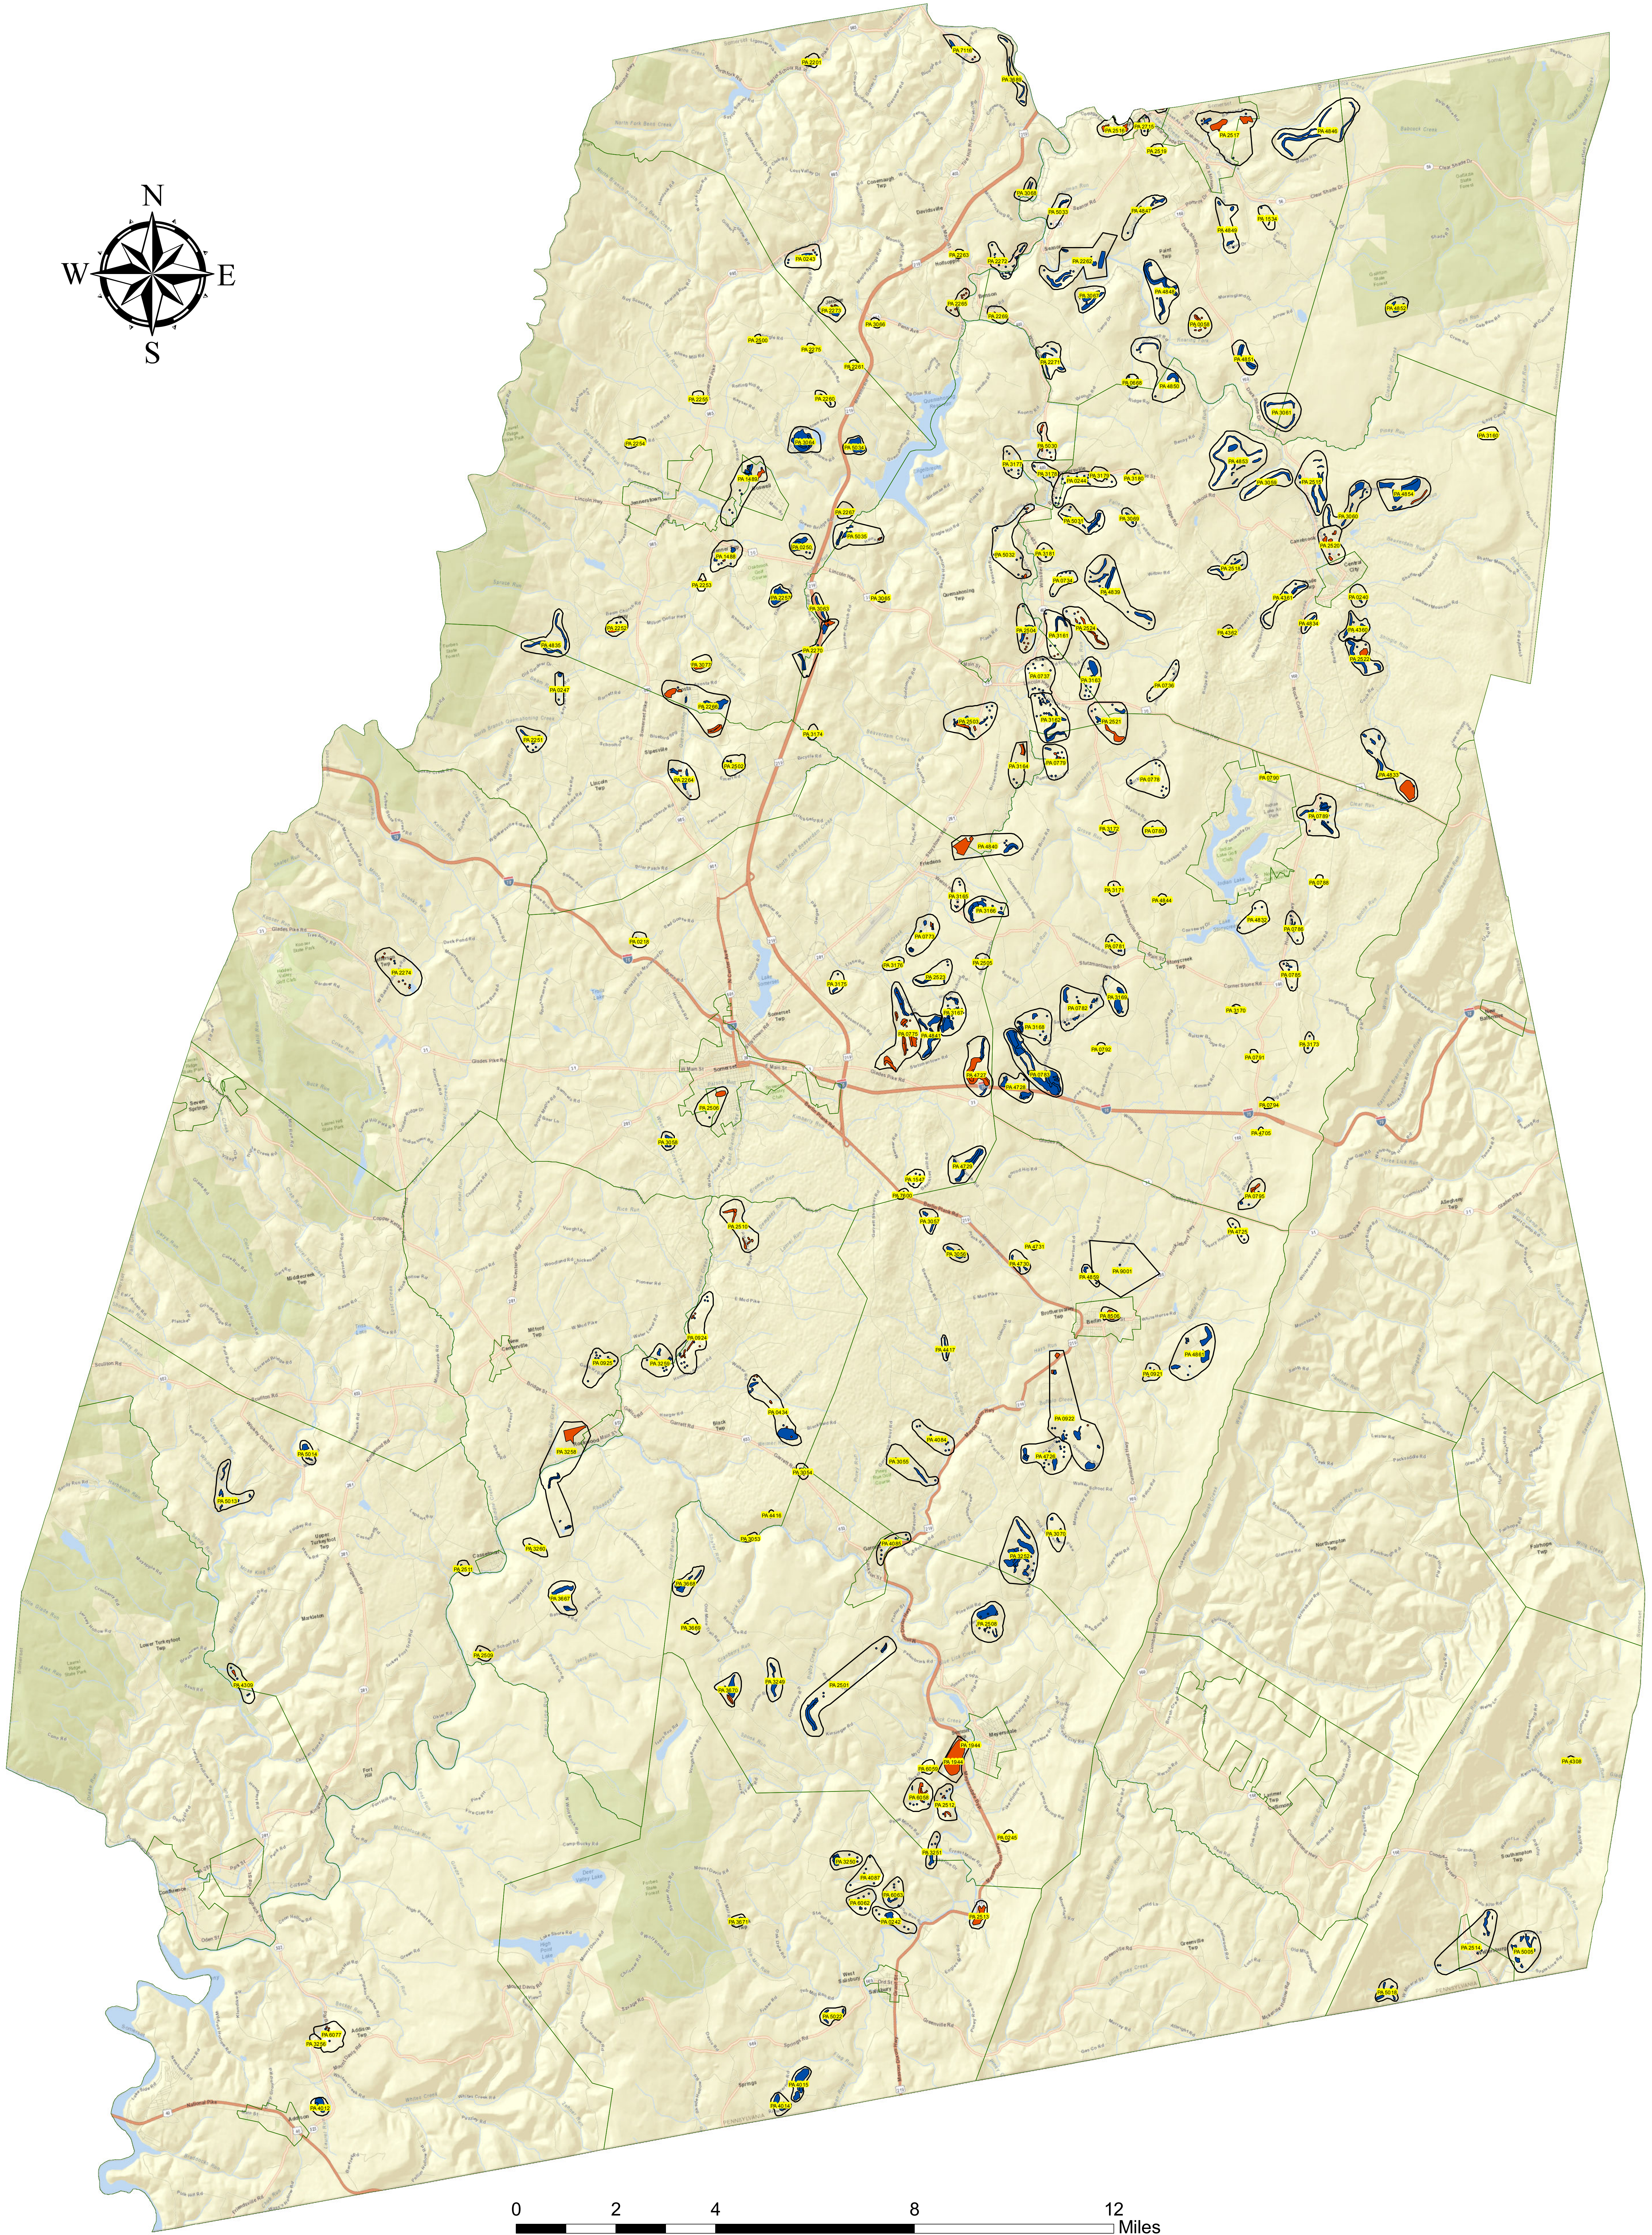

Somerset County Abandoned Mine Land Inventory

Please contact the Cambria District Office at
(814) 472-1800 concerning abandoned mine information.